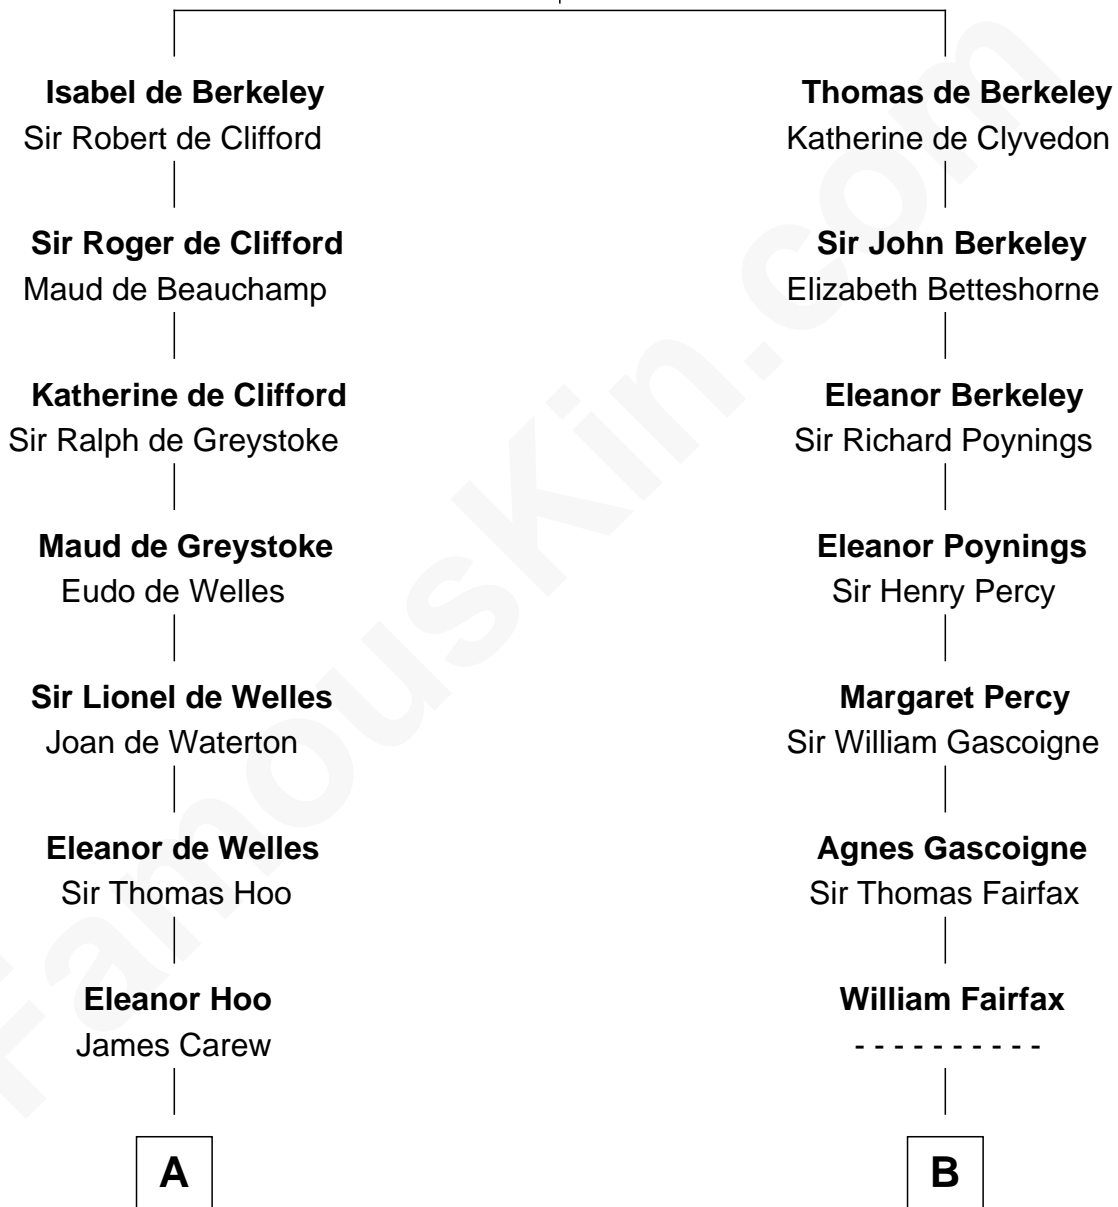

FamousKin.com Relationship Chart of

Olivia De Havilland

Movie Actress

19th cousin of

Guy Ritchie

British Filmmaker

Sir Maurice de Berkeley

Eve la Zouche

C

Margaret Letitia Molesworth
Charles Richard De Havilland

Walter Augustus De Havilland
Lillian Augusta Ruse

Olivia De Havilland
Movie Actress

D

Doris Margareta McLaughlin
Stuart John Ritchie

John Vivian Ritchie
Amber Mary Parkinson