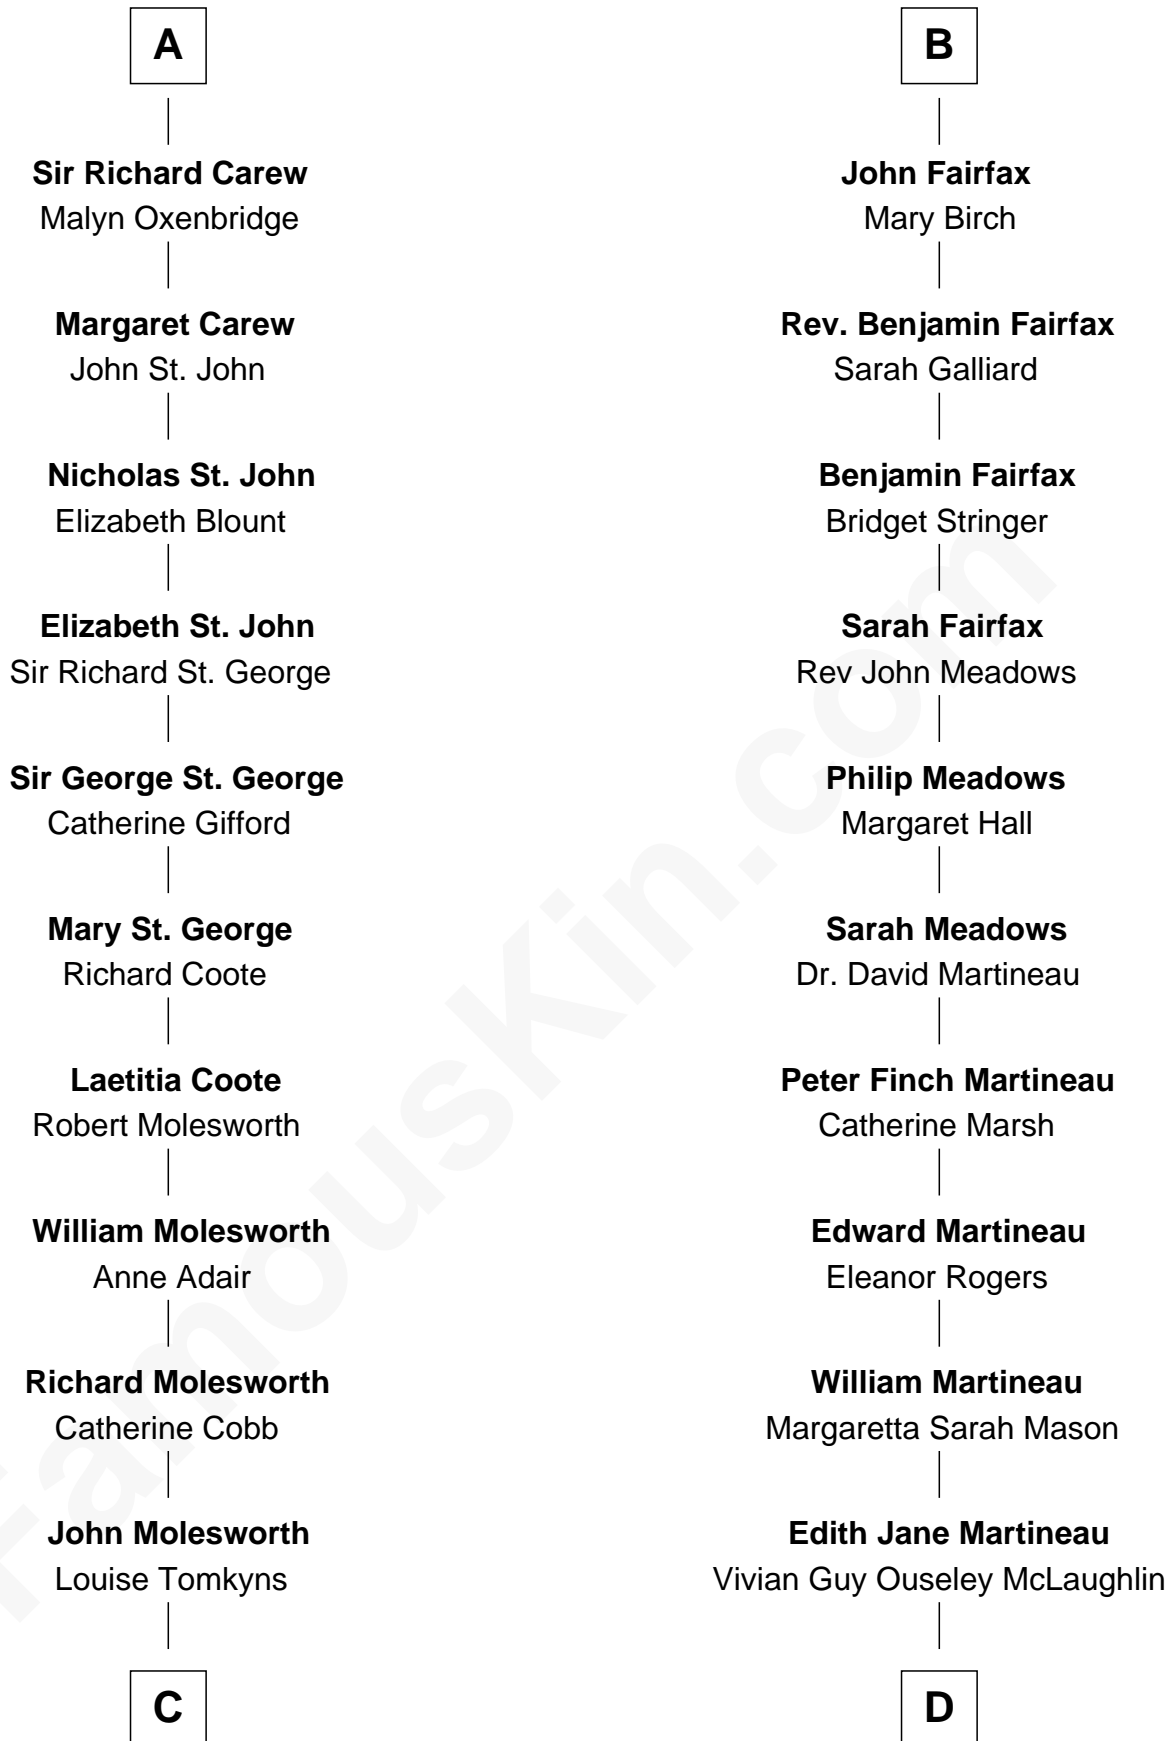

FamousKin.com Relationship Chart of

Olivia De Havilland

Movie Actress

19th cousin of

Guy Ritchie

British Filmmaker

Sir Maurice de Berkeley

Eve la Zouche

C

Margaret Letitia Molesworth
Charles Richard De Havilland

Walter Augustus De Havilland
Lillian Augusta Ruse

Olivia De Havilland
Movie Actress

D

Doris Margareta McLaughlin
Stuart John Ritchie

John Vivian Ritchie
Amber Mary Parkinson