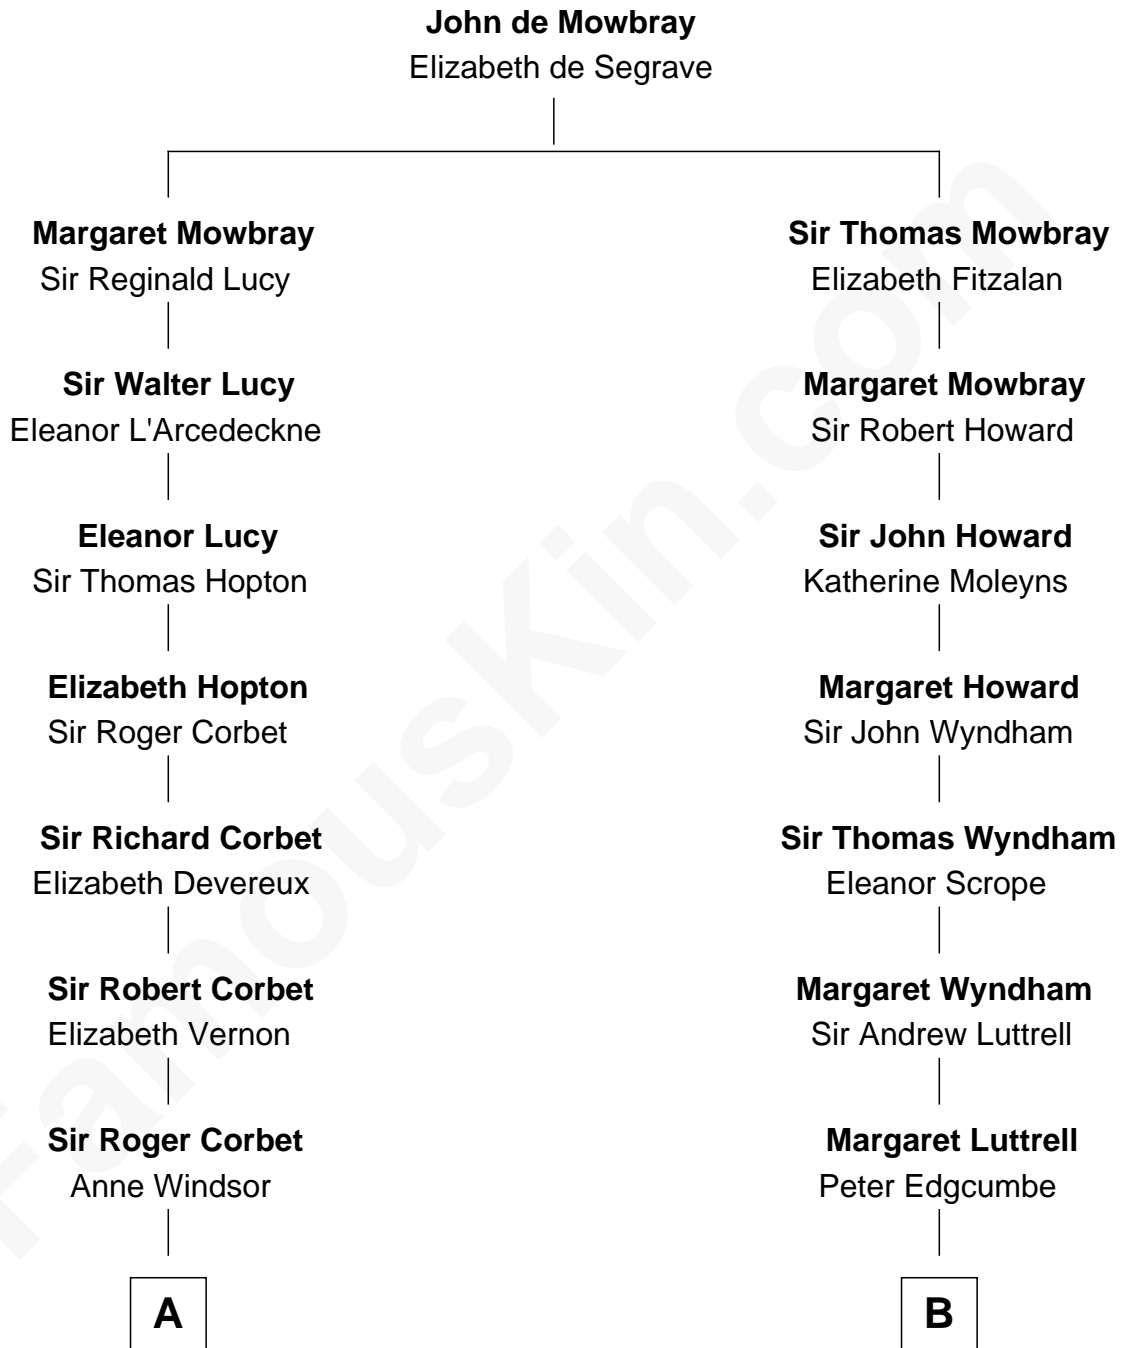

**FamousKin.com**  
**Relationship Chart of**  
**Olivia De Havilland**  
*Movie Actress*

17th cousin 2 times removed of  
**Guy Ritchie**  
*British Filmmaker*

C

**Doris Margaretta McLaughlin**

Stuart John Ritchie

**John Vivian Ritchie**

Amber Mary Parkinson

**Guy Ritchie**

*British Filmmaker*

FamousKin.com