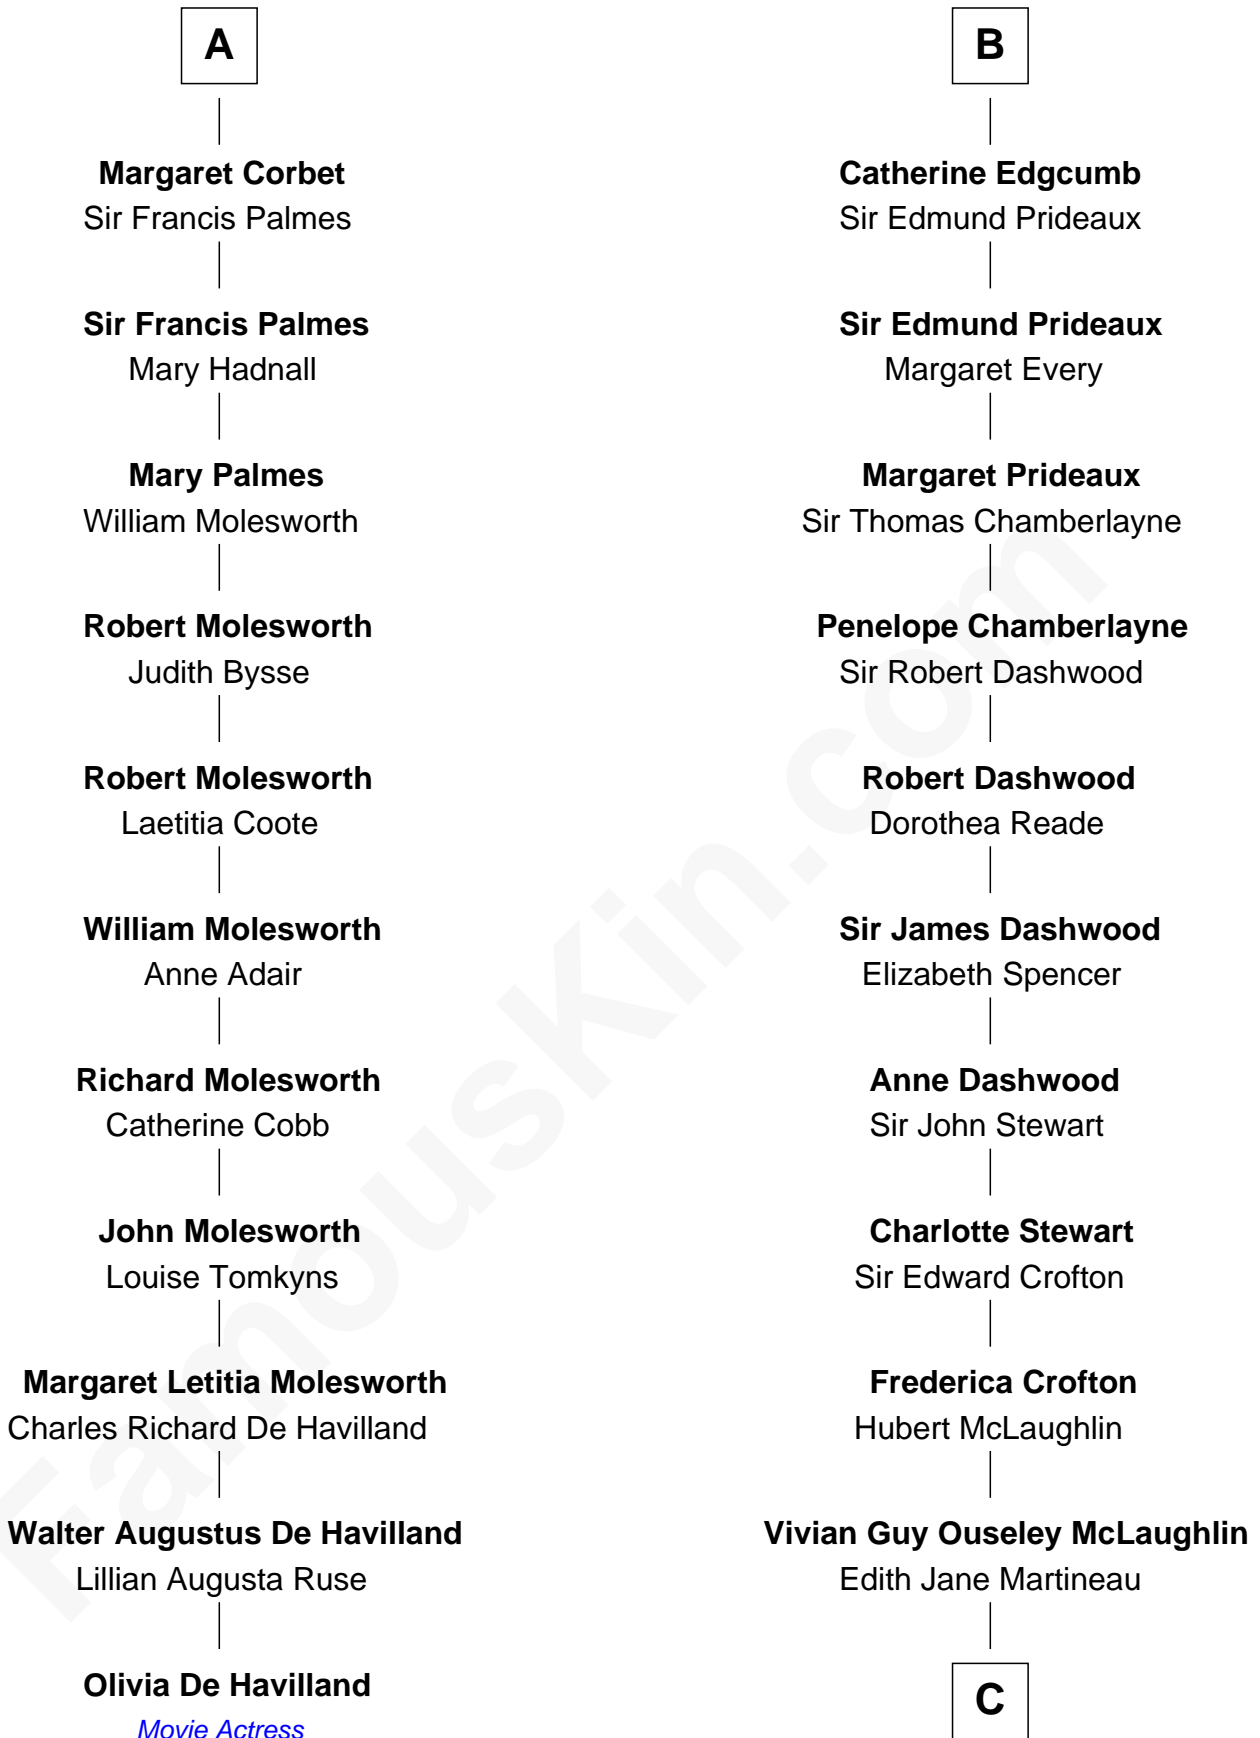

**FamousKin.com**  
**Relationship Chart of**  
**Olivia De Havilland**  
*Movie Actress*

17th cousin 2 times removed of  
**Guy Ritchie**  
*British Filmmaker*

C

**Doris Margaretta McLaughlin**

Stuart John Ritchie

**John Vivian Ritchie**

Amber Mary Parkinson

**Guy Ritchie**

*British Filmmaker*

FamousKin.com