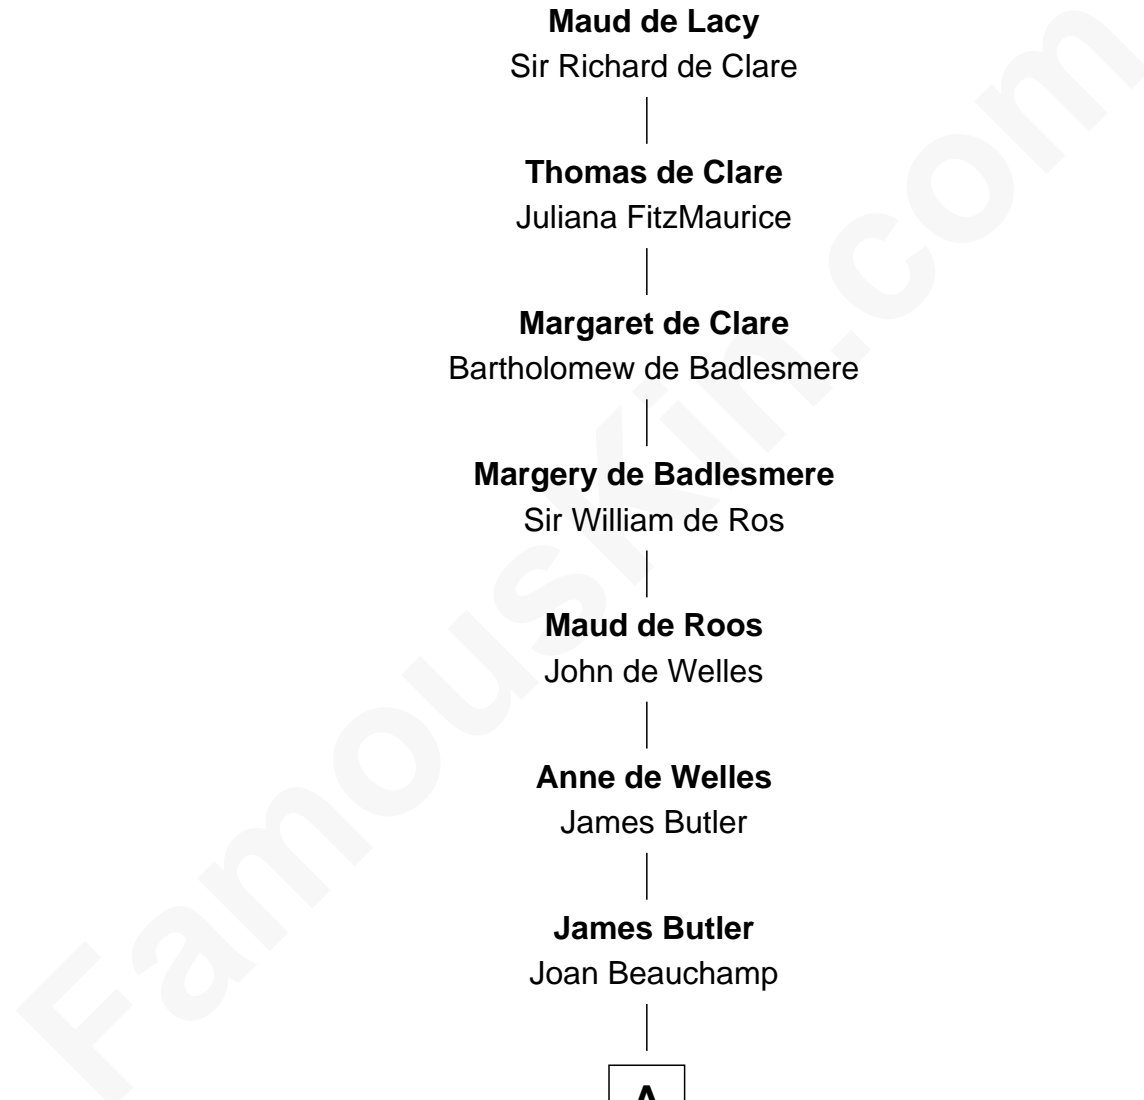

FamousKin.com Relationship Chart of

Olivia De Havilland

Movie Actress

20th Great-granddaughter of

John de Lacy

Magna Carta Surety

John de Lacy

Margaret de Quincy

Maud de Roos

John de Welles

Anne de Welles

James Butler

James Butler

Joan Beauchamp

A

A

Elizabeth Butler

John Talbot

Ann Talbot

Sir Henry Vernon

Elizabeth Vernon

Sir Robert Corbet

Sir Roger Corbet

Anne Windsor