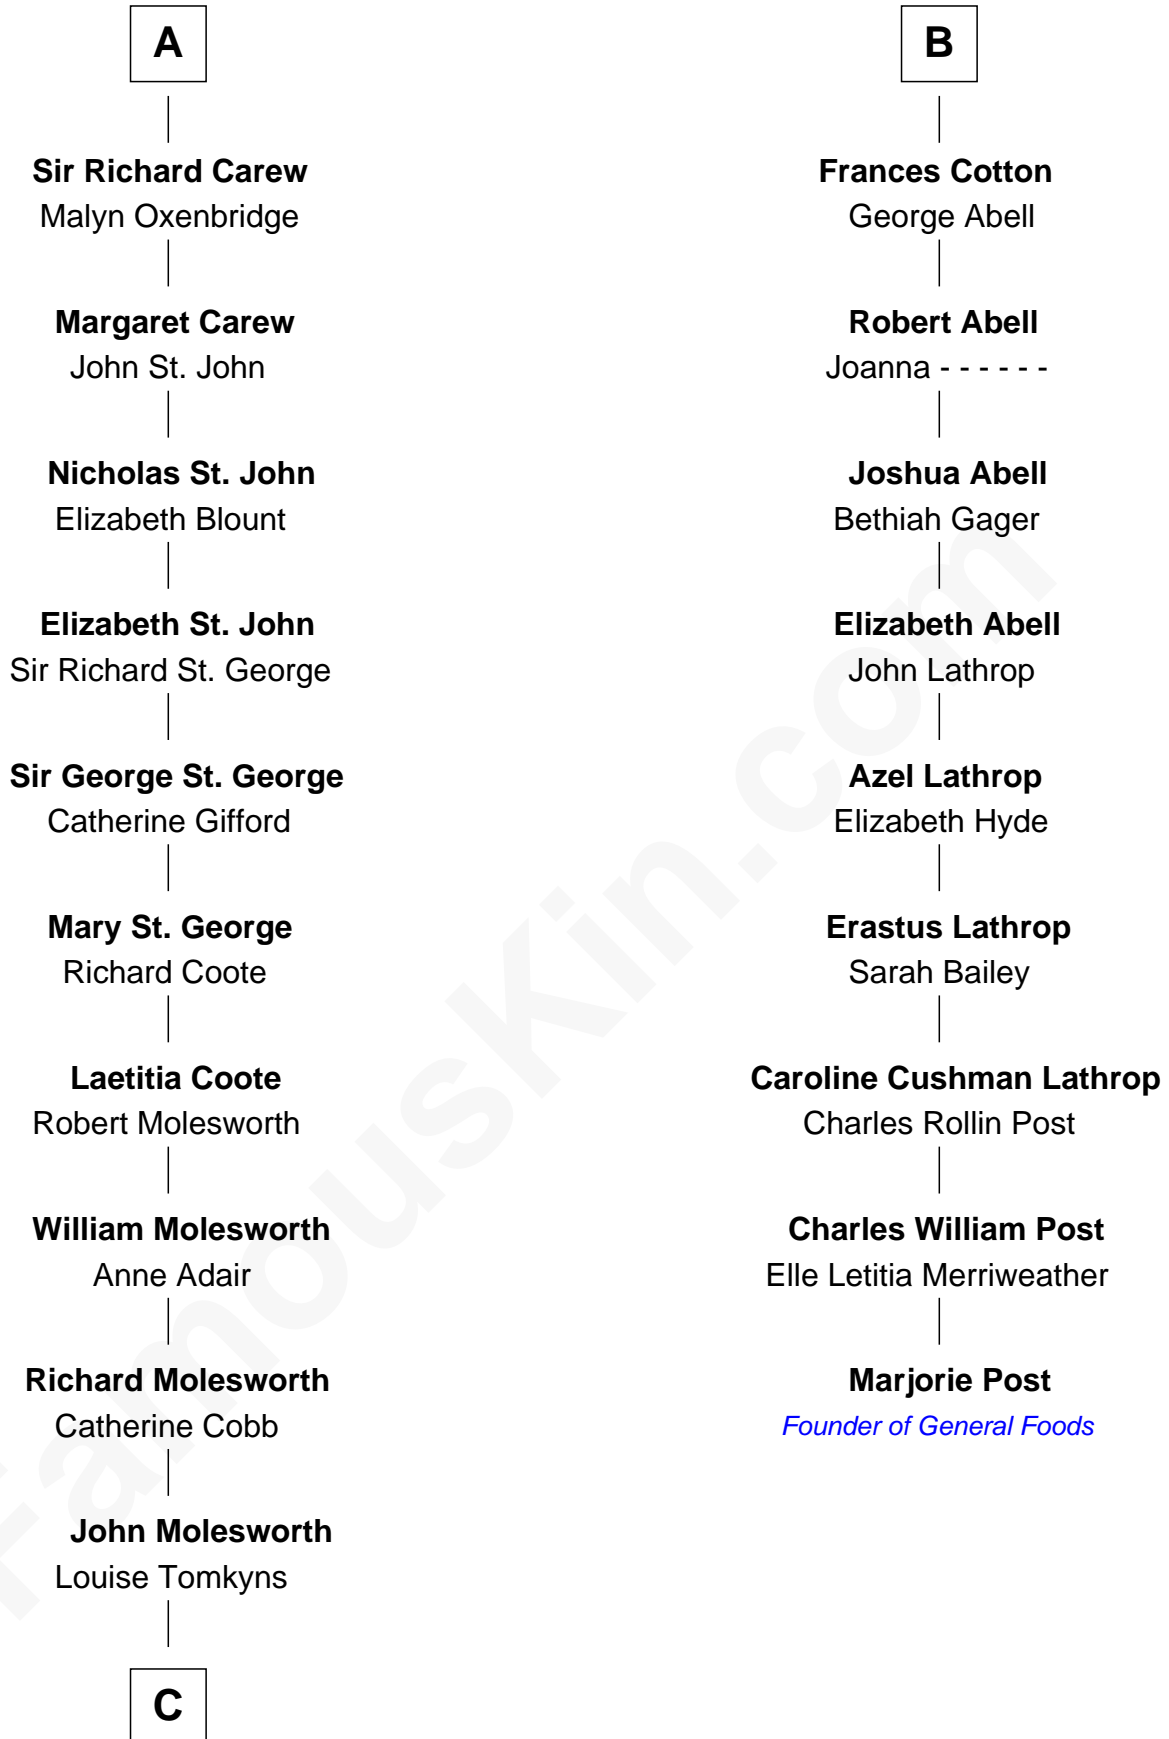

FamousKin.com
Relationship Chart of
Olivia De Havilland
Movie Actress

15th cousin 4 times removed of
Marjorie Post
Founder of General Foods

Sir Maurice de Berkeley
 Eve la Zouche

C

Margaret Letitia Molesworth

Charles Richard De Havilland

Walter Augustus De Havilland

Lillian Augusta Ruse

Olivia De Havilland

Movie Actress

FamousKin.com