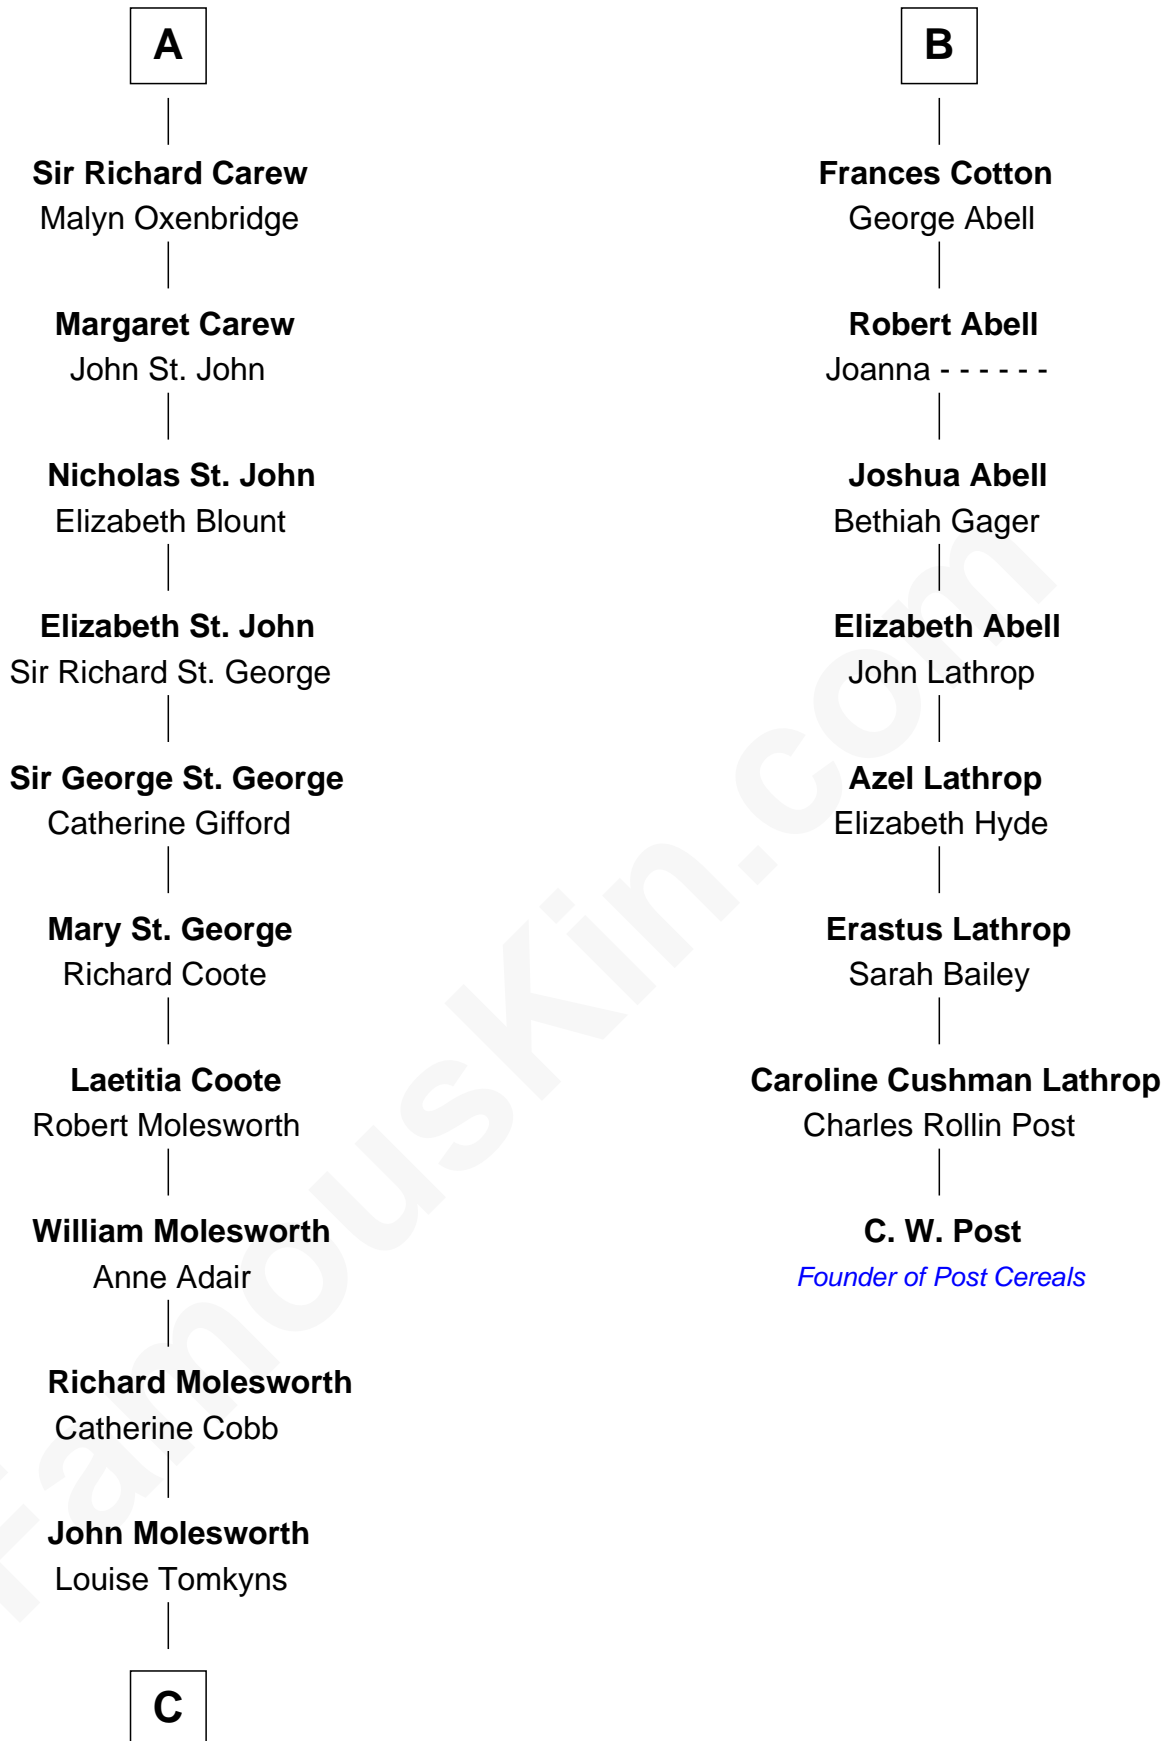

**FamousKin.com**  
**Relationship Chart of**  
**Olivia De Havilland**  
*Movie Actress*

**14th cousin 5 times removed of**  
**C. W. Post**  
*Founder of Post Cereals*

**Sir Maurice de Berkeley**  
 Eve la Zouche

**C**

—  
**Margaret Letitia Molesworth**

Charles Richard De Havilland

—  
**Walter Augustus De Havilland**

Lillian Augusta Ruse

—  
**Olivia De Havilland**

*Movie Actress*

FamousKin.com