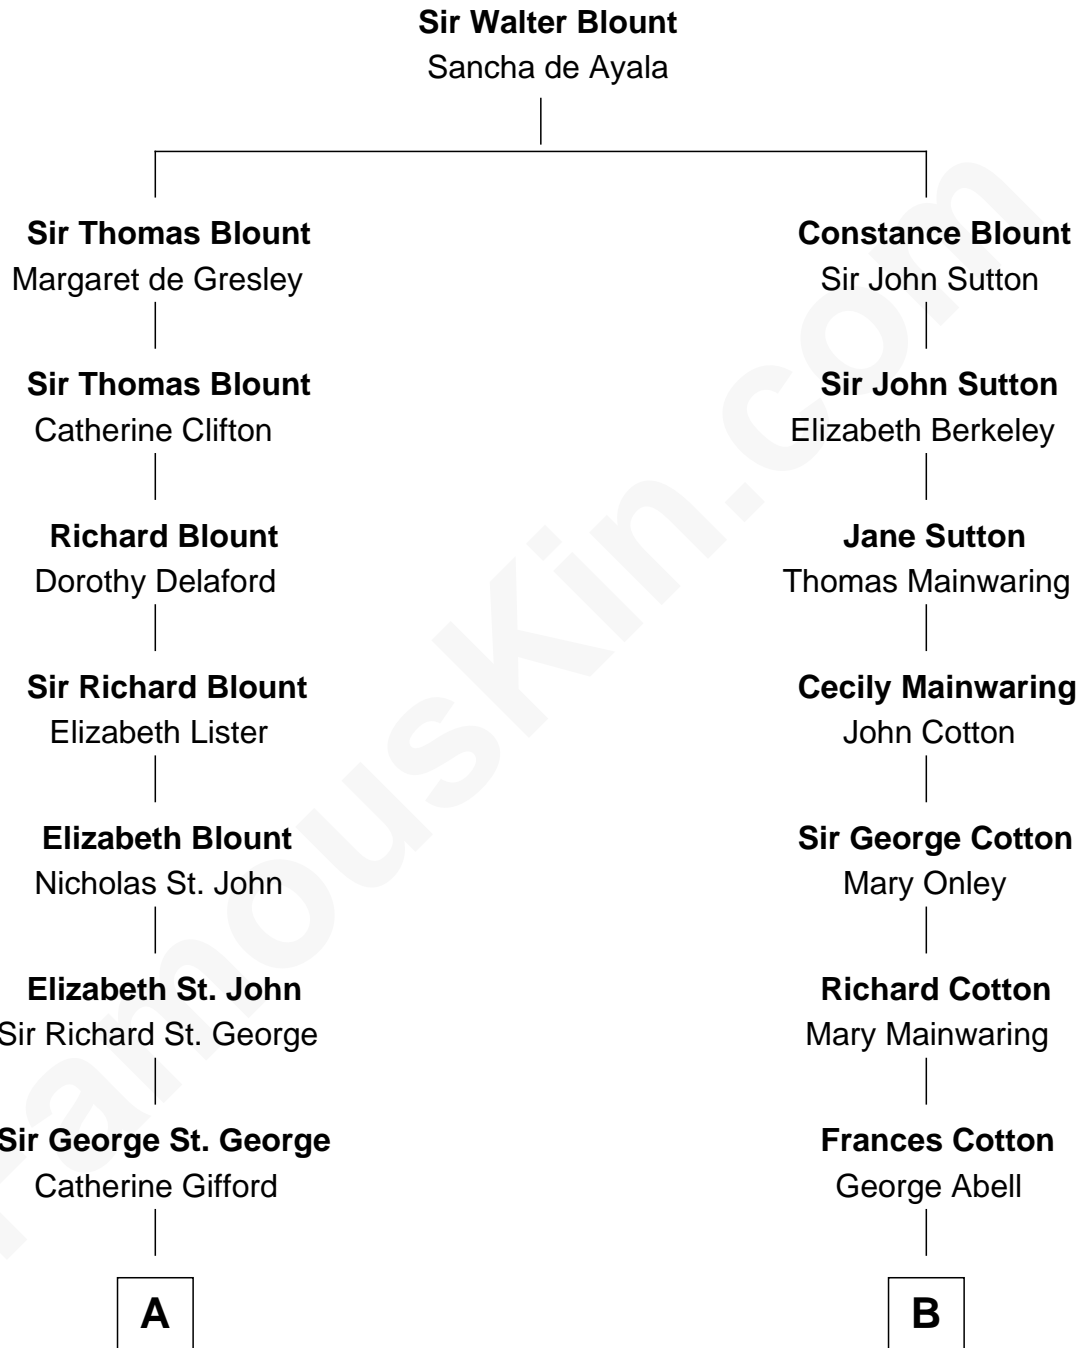

**FamousKin.com**  
**Relationship Chart of**  
**Olivia De Havilland**  
*Movie Actress*

**14th cousin 4 times removed of**  
**Adlai Stevenson III**  
*U.S. Senator from Illinois*

**C**

**Ellen Borden**

Adlai Ewing Stevenson

**Adlai Stevenson III**

*U.S. Senator from Illinois*

FamousKin.com