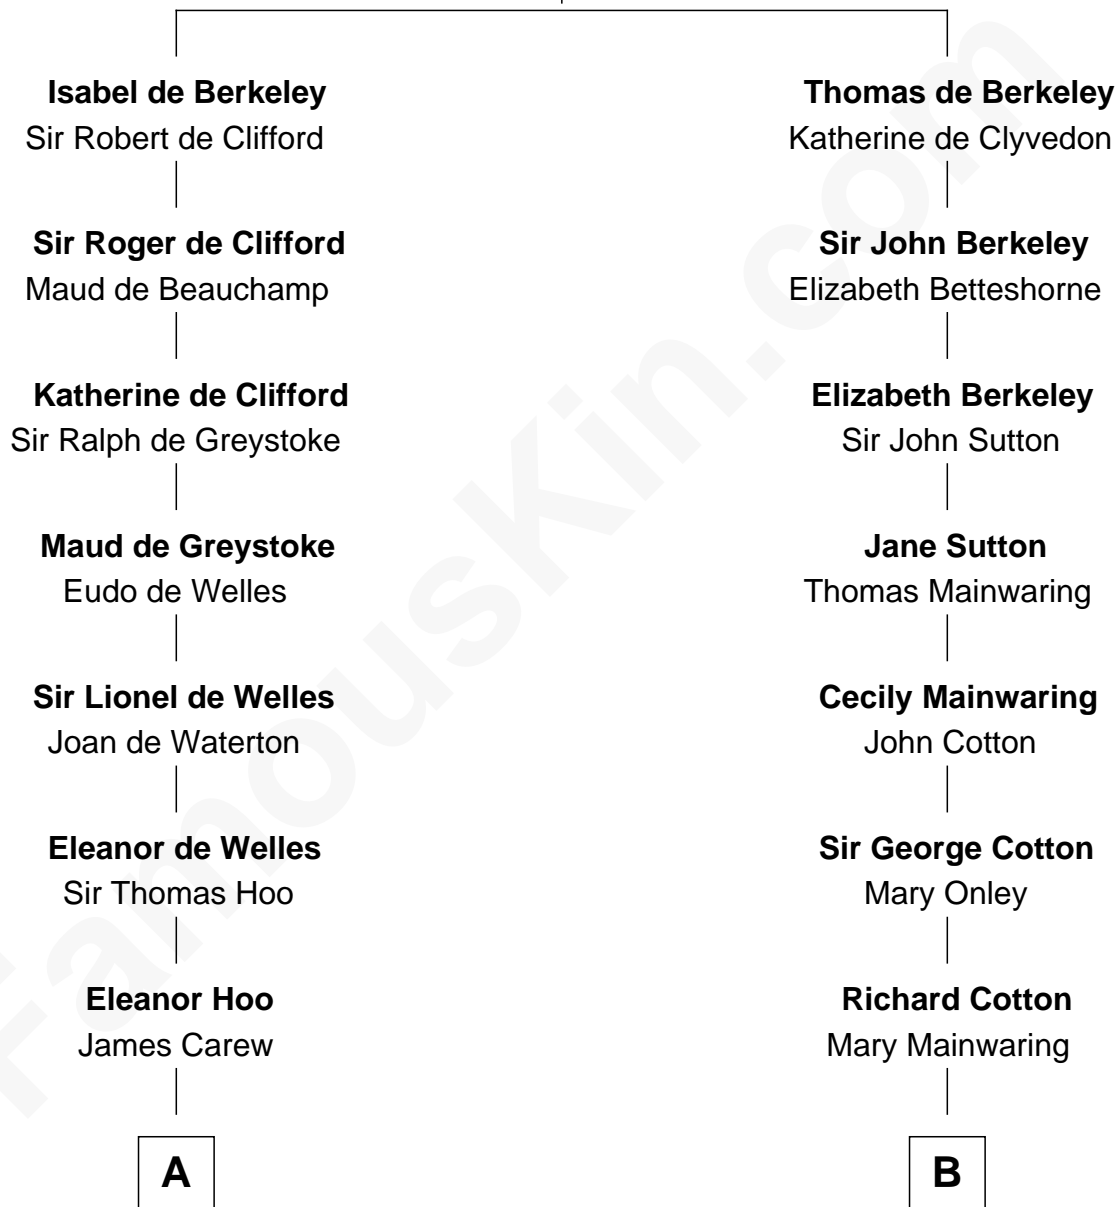

# FamousKin.com Relationship Chart of

**Olivia De Havilland**

*Movie Actress*

19th cousin of

**Adlai Stevenson III**

*U.S. Senator from Illinois*

**Sir Maurice de Berkeley**

Eve la Zouche

FamousKin.com