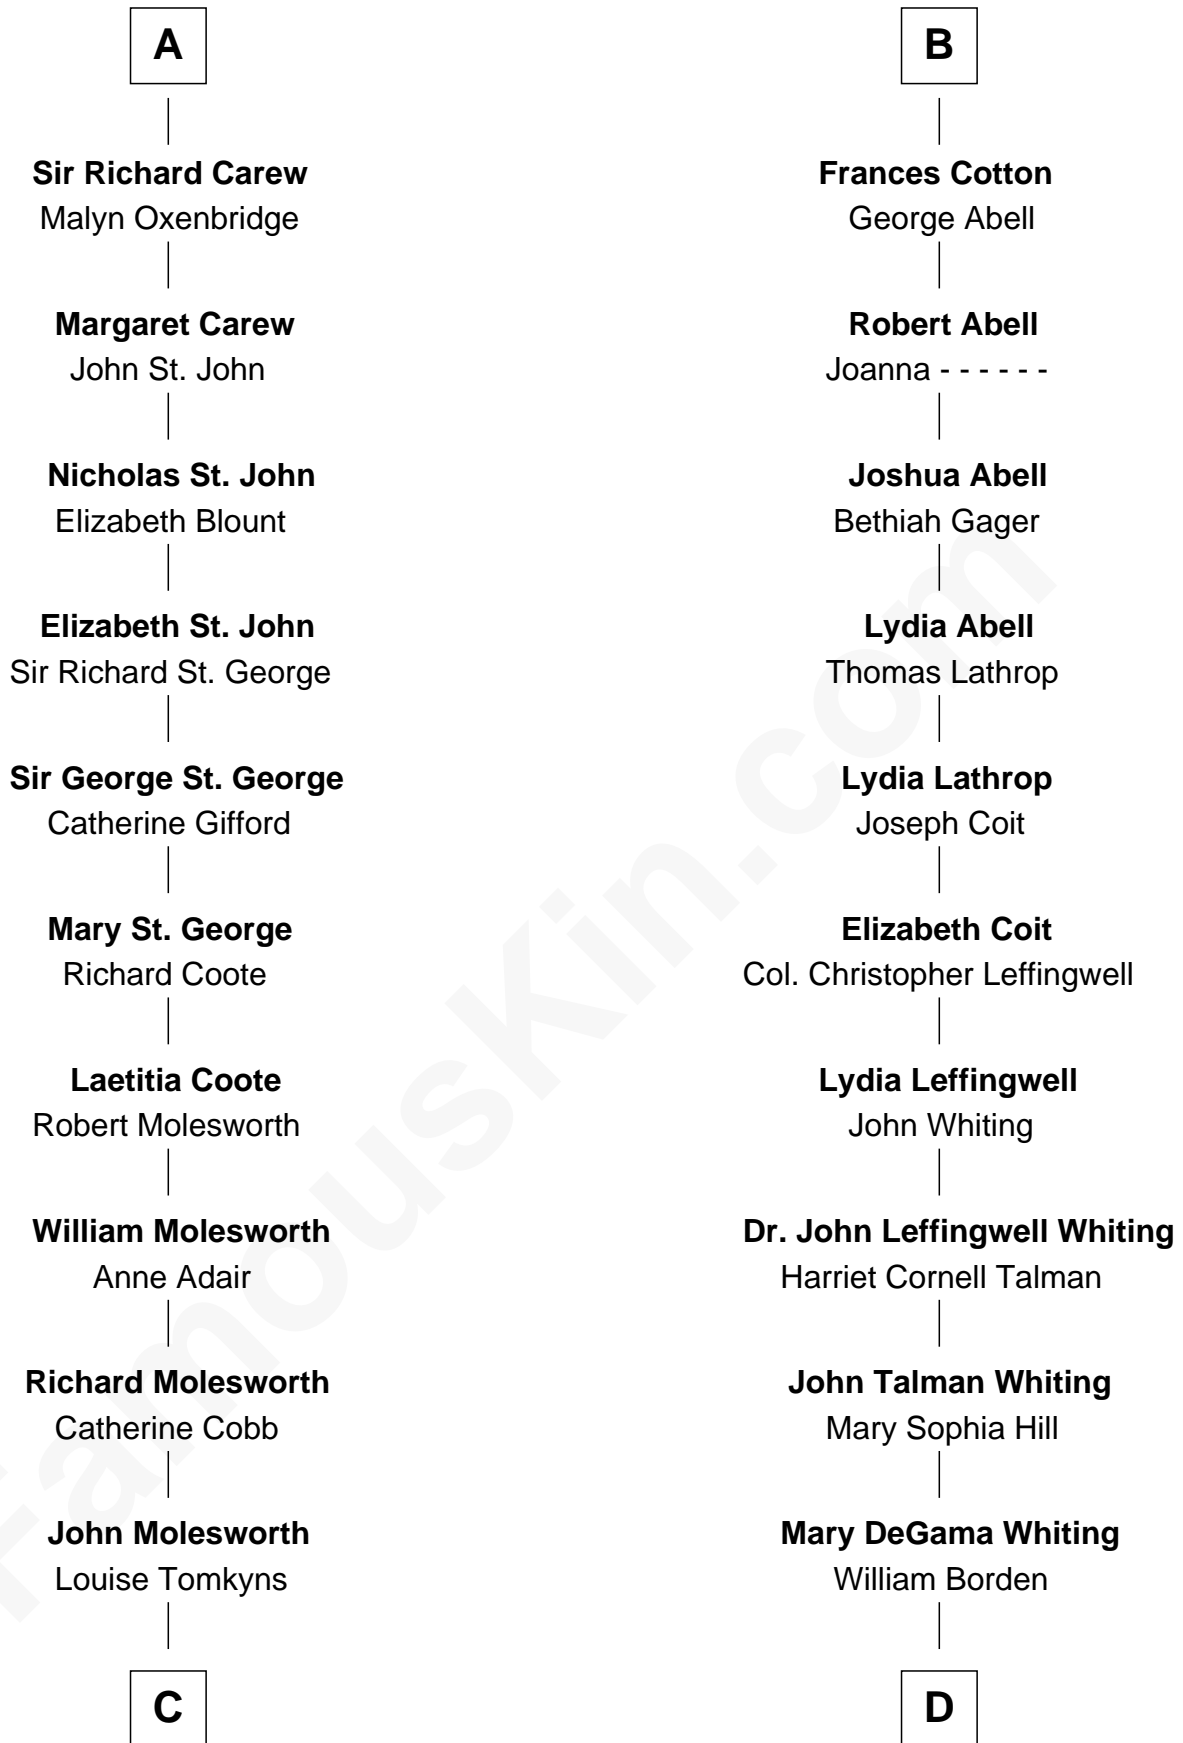

# FamousKin.com Relationship Chart of

**Olivia De Havilland**

*Movie Actress*

19th cousin of

**Adlai Stevenson III**

*U.S. Senator from Illinois*

**Sir Maurice de Berkeley**

Eve la Zouche

FamousKin.com