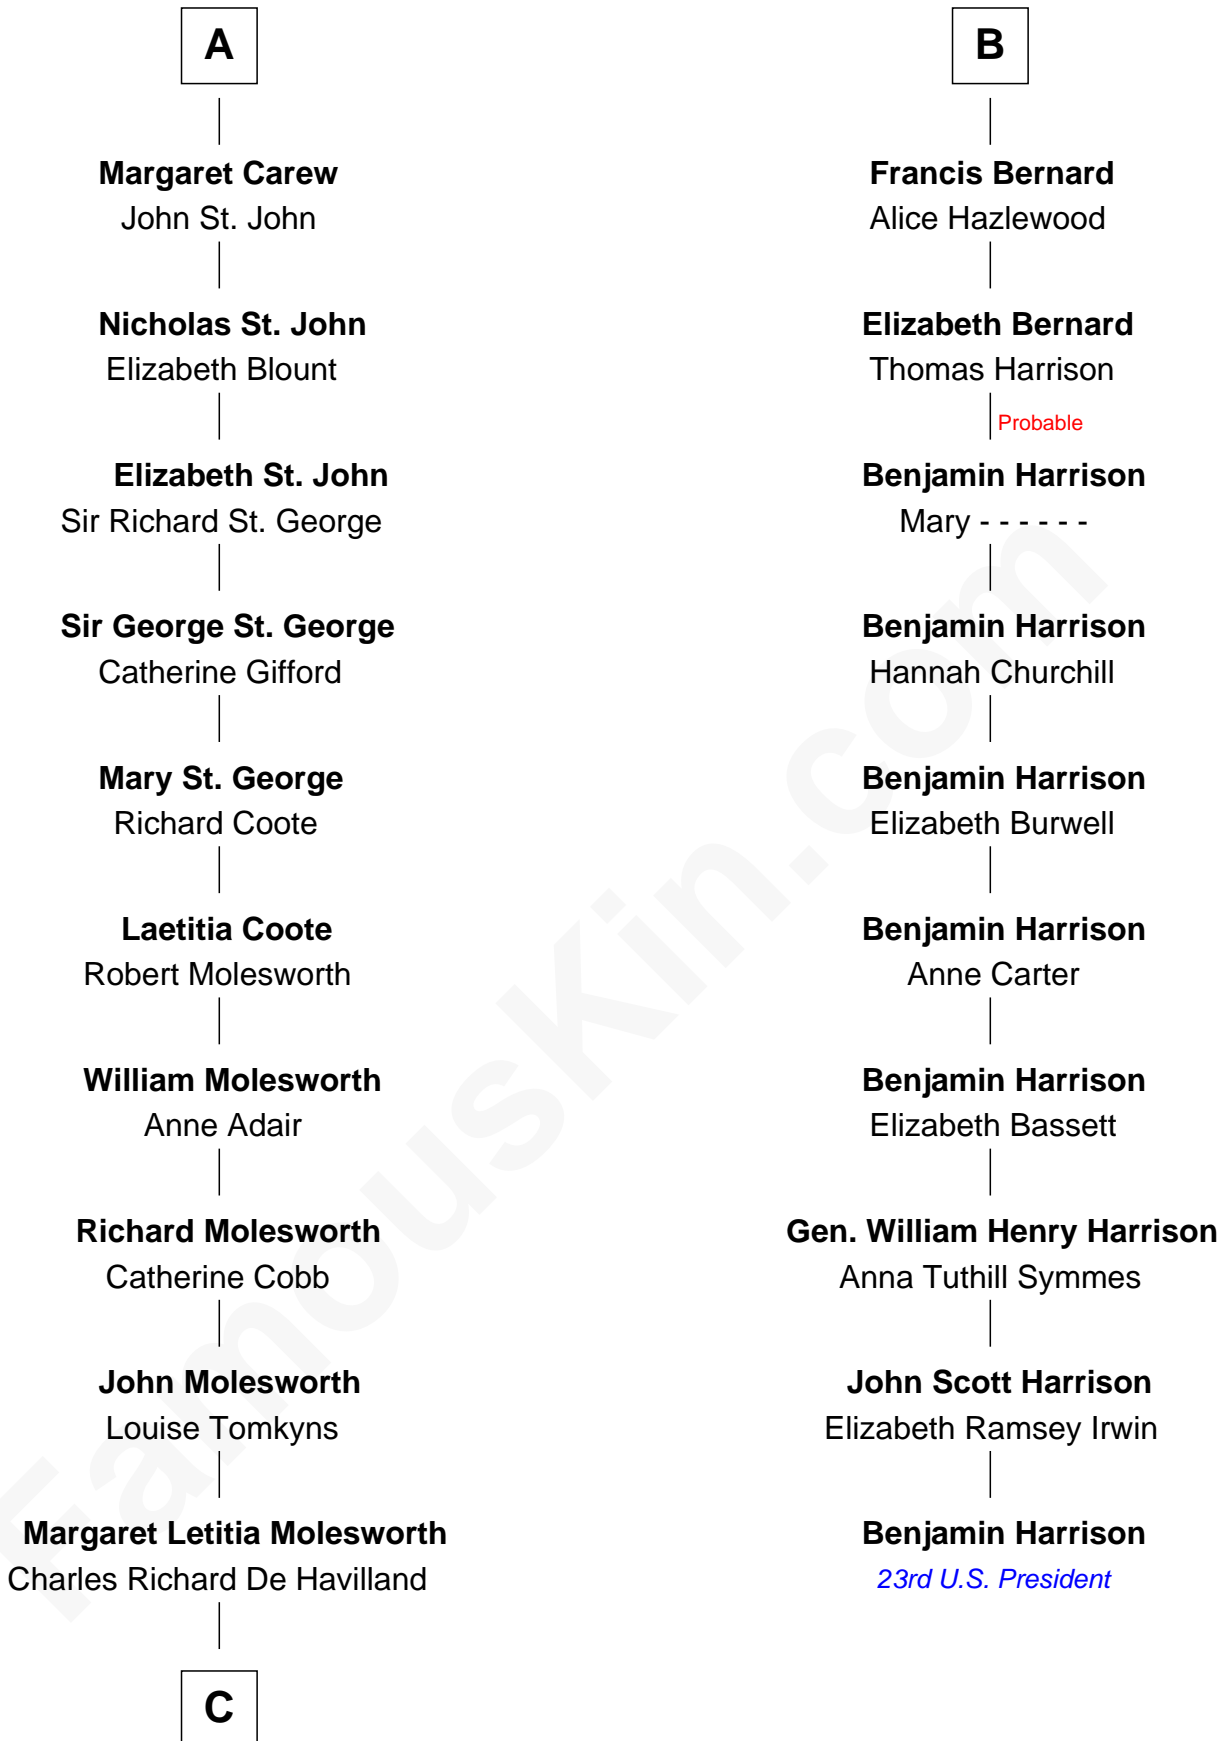

FamousKin.com
Relationship Chart of
Olivia De Havilland
Movie Actress

16th cousin 2 times removed of
Benjamin Harrison
23rd U.S. President

C

—
Walter Augustus De Havilland

Lillian Augusta Ruse

—
Olivia De Havilland

Movie Actress

FamousKin.com