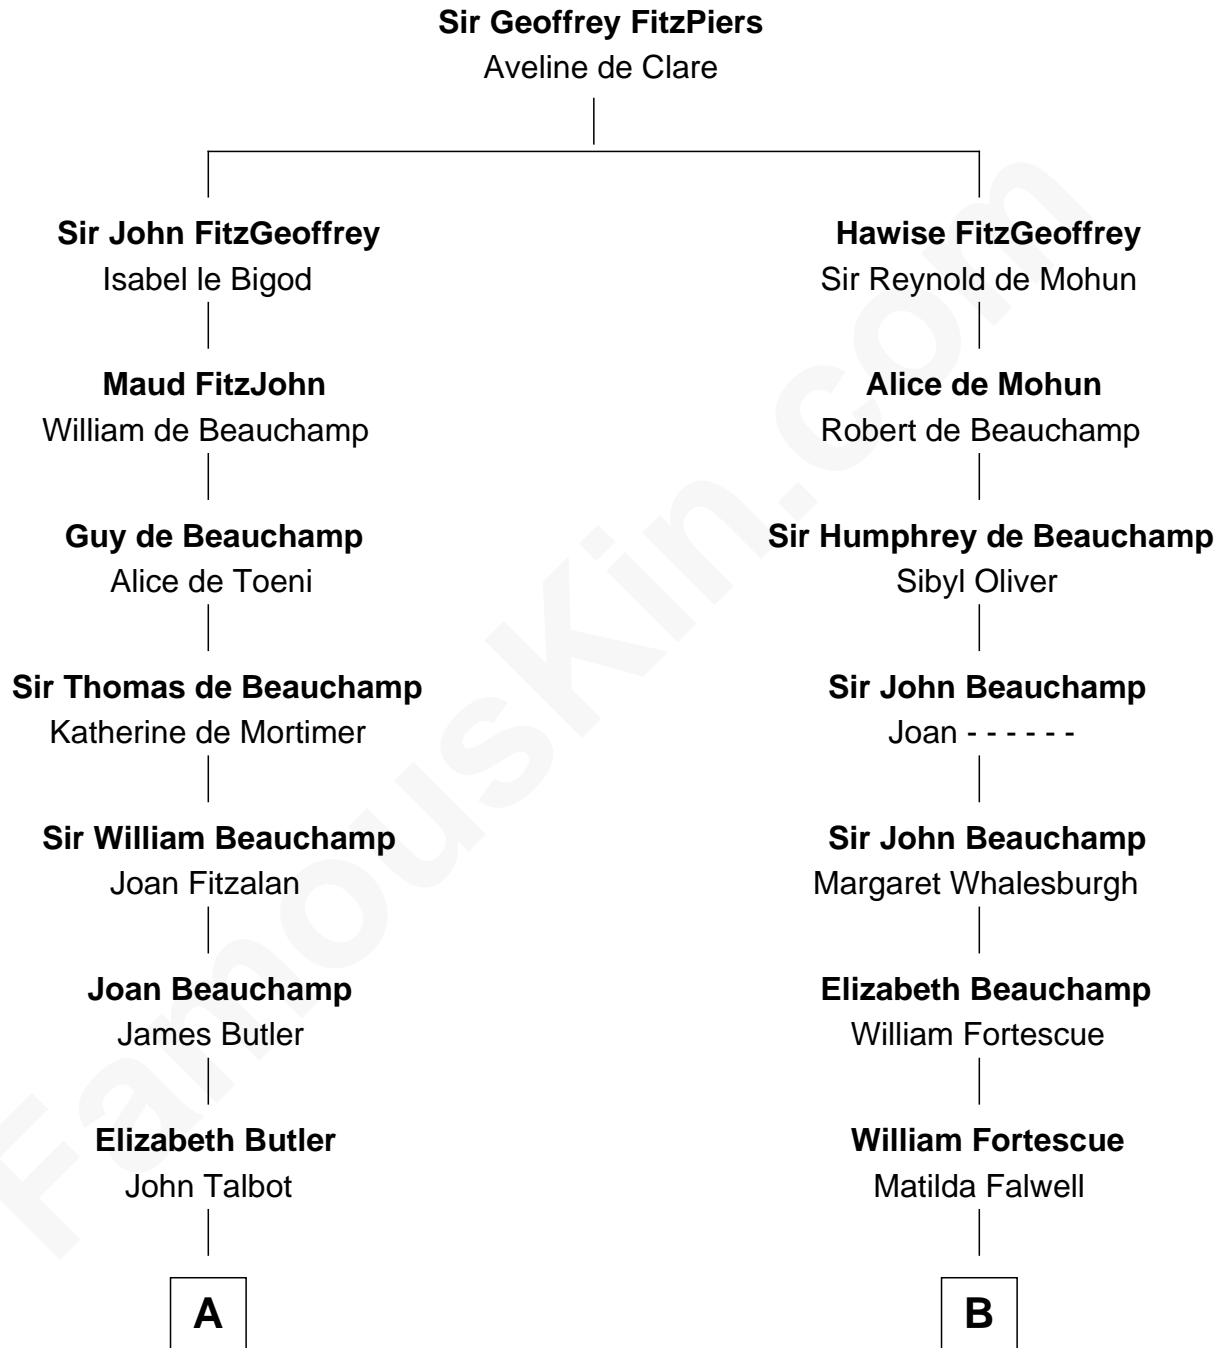

# FamousKin.com Relationship Chart of

**Olivia De Havilland**

*Movie Actress*

20th cousin of

**Harriet Beecher Stowe**

*Author of Uncle Tom's Cabin*

**C**

**John Molesworth**

Louise Tomkyns

**Margaret Letitia Molesworth**

Charles Richard De Havilland

**Walter Augustus De Havilland**

Lillian Augusta Ruse

**Olivia De Havilland**

*Movie Actress*

**D**

**Andrew Ward**

Diana Hubbard

**Roxana Ward**

Eli Foote

**Roxana Foote**

Rev. Dr. Lyman Beecher

**Harriet Beecher Stowe**

*Author of Uncle Tom?s Cabin*