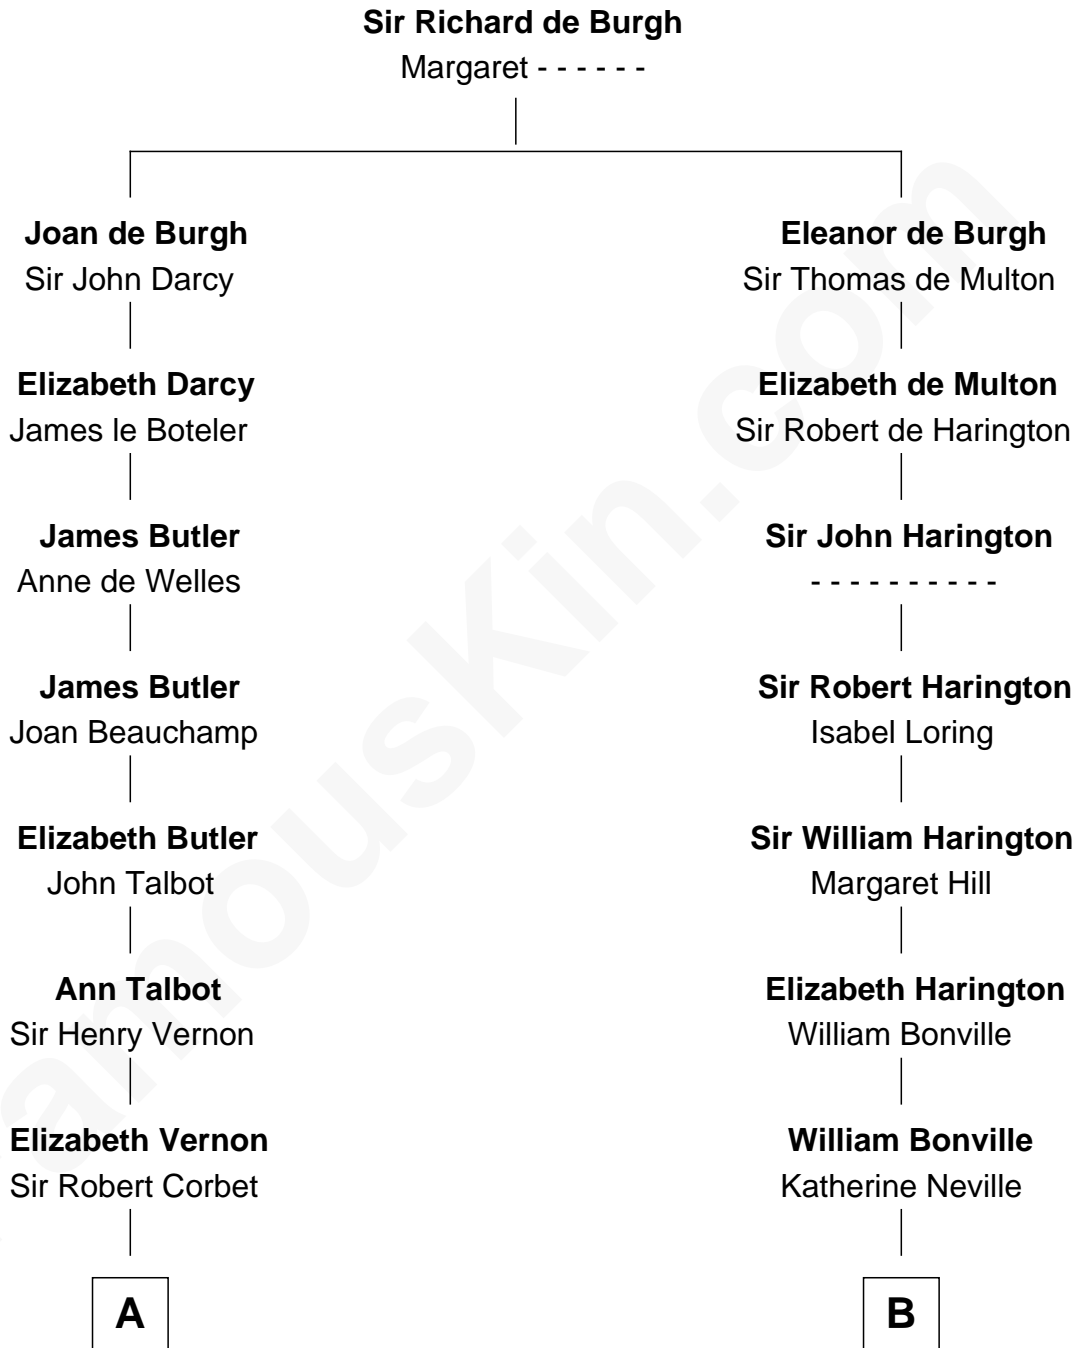

FamousKin.com
Relationship Chart of
Olivia De Havilland
Movie Actress

18th cousin 1 time removed of
William Marsh Rice
Founder of Rice University

FamousKin.com