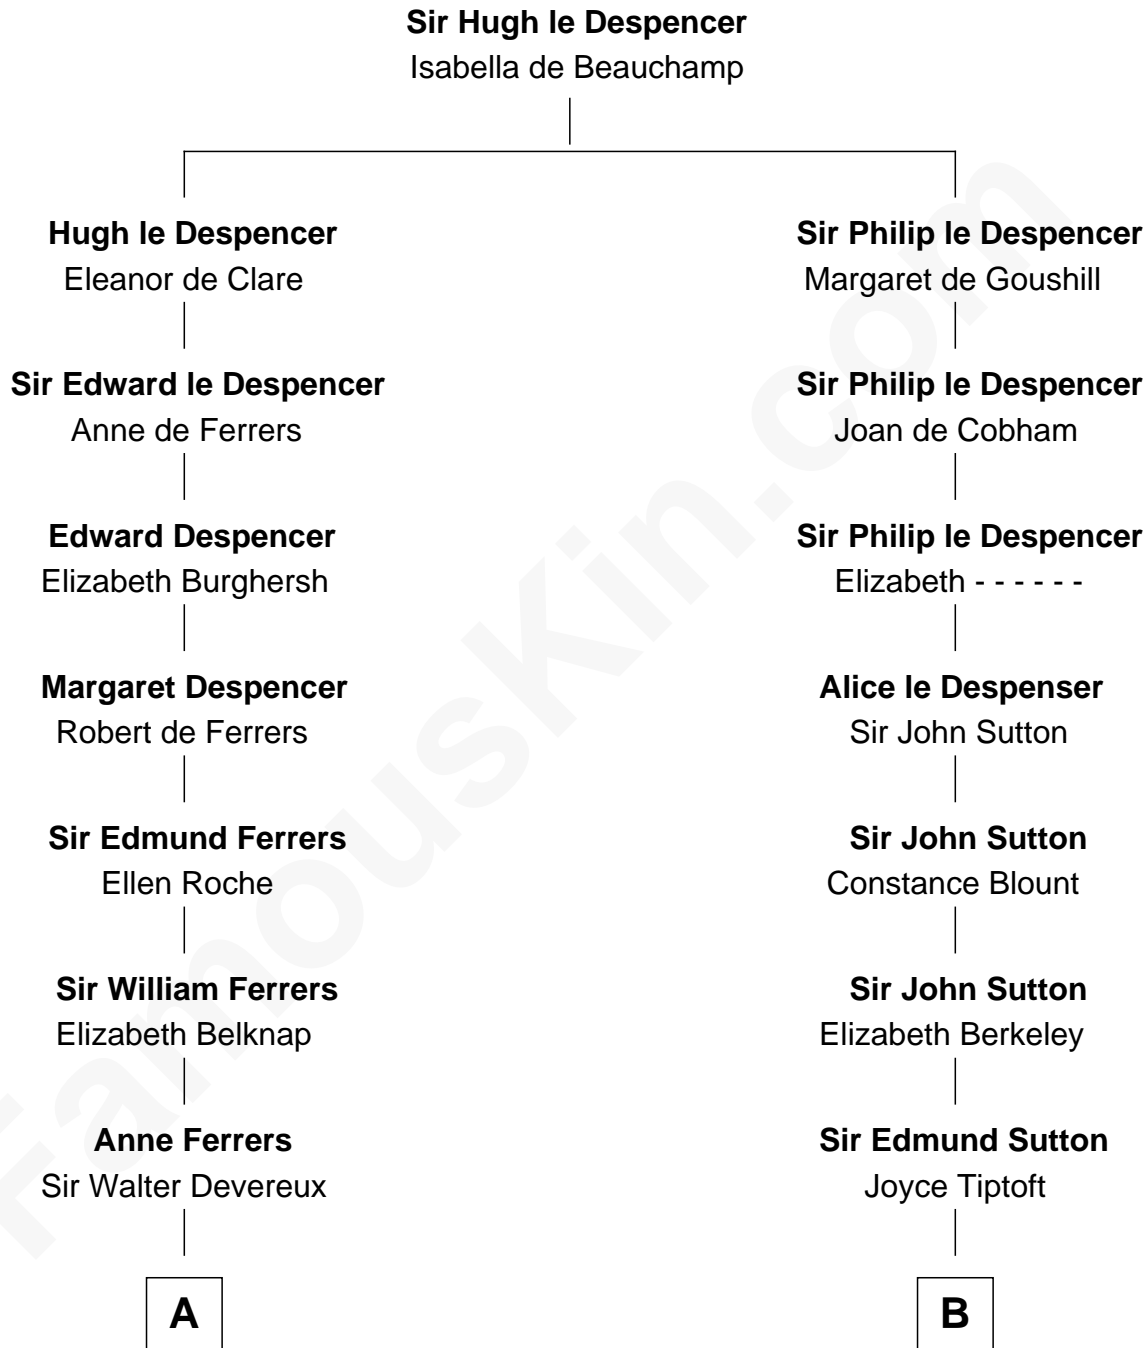

FamousKin.com
Relationship Chart of
Olivia De Havilland
Movie Actress

19th cousin 1 time removed of
William Marsh Rice
Founder of Rice University

FamousKin.com