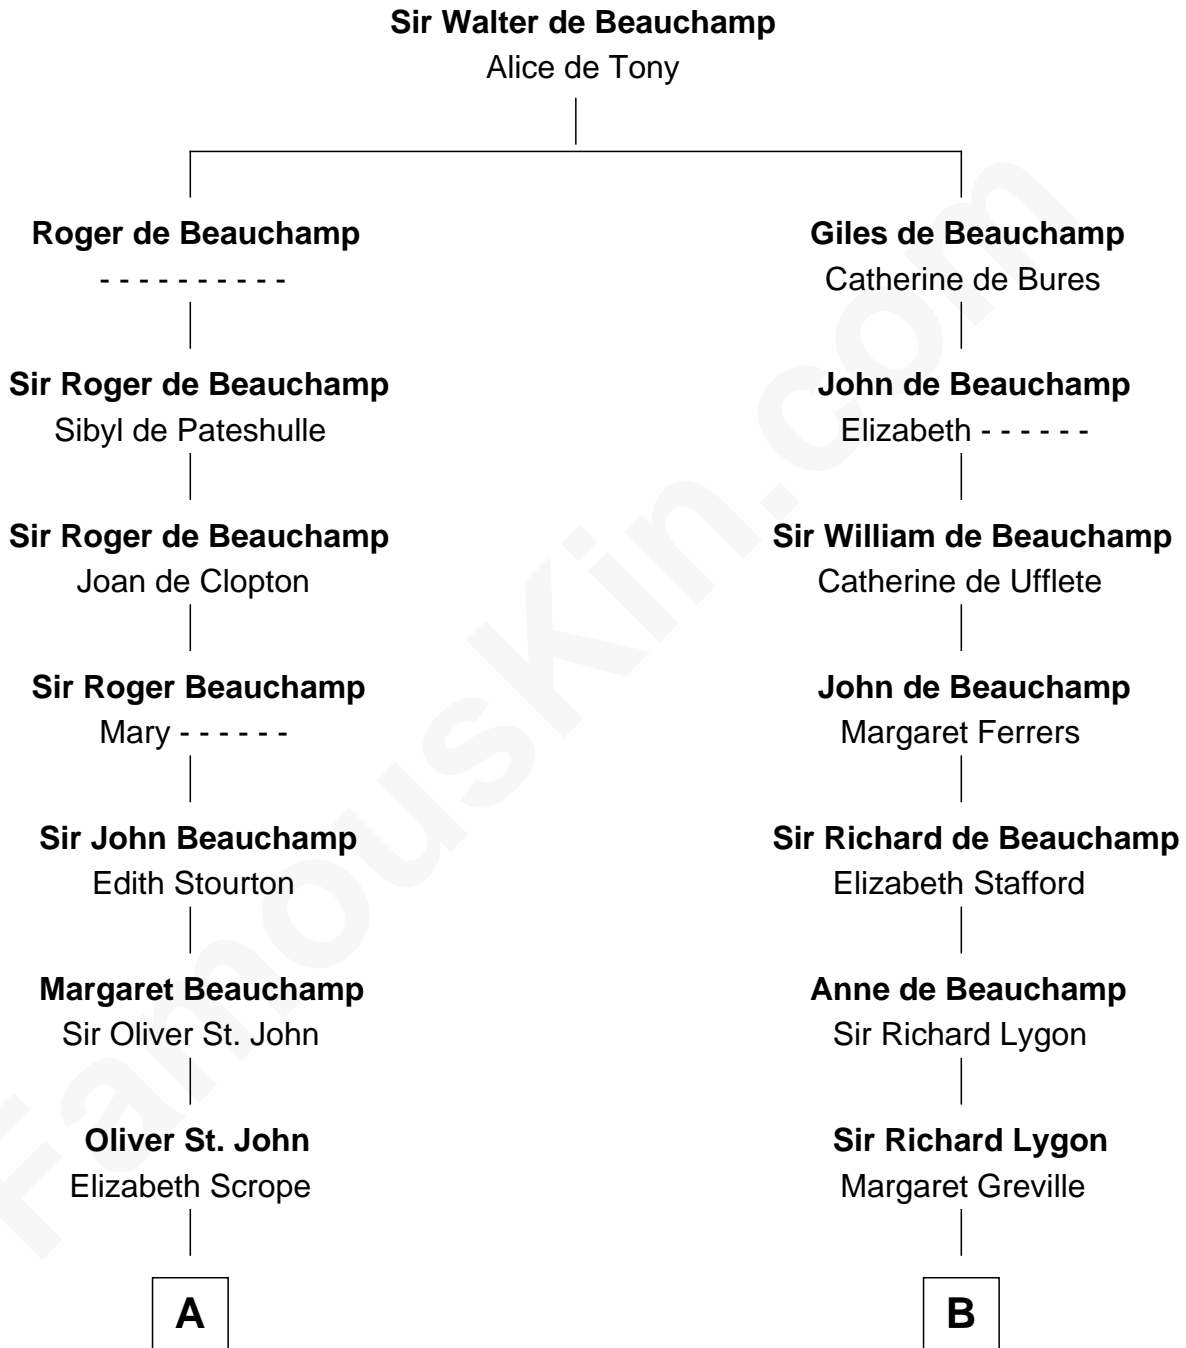

**FamousKin.com**  
**Relationship Chart of**  
**Olivia De Havilland**  
*Movie Actress*

19th cousin 1 time removed of  
**General George C. Marshall**  
*Author of "The Marshall Plan"*

**C**

**Margaret Letitia Molesworth**

Charles Richard De Havilland

**Walter Augustus De Havilland**

Lillian Augusta Ruse

**Olivia De Havilland**

*Movie Actress*

**D**

**Matilda Battaile Taliaferro**

Martin Marshall