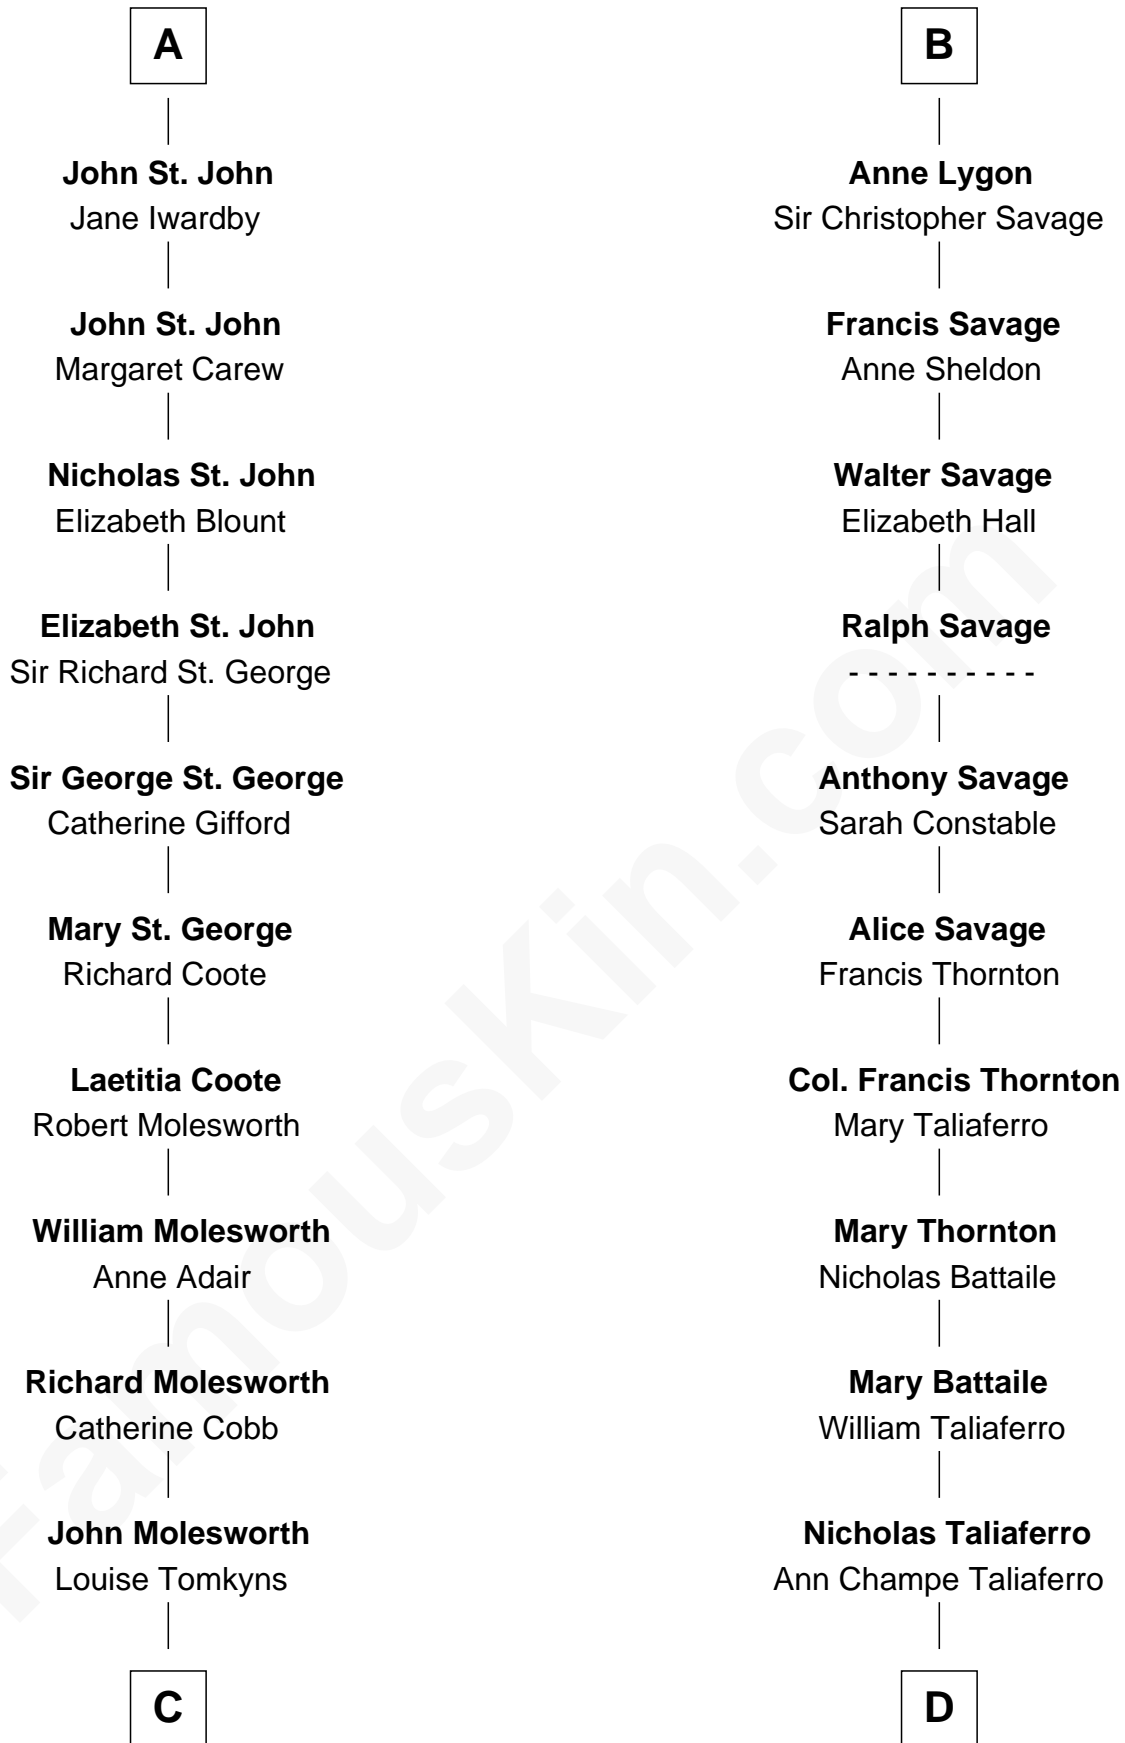

**FamousKin.com**  
**Relationship Chart of**  
**Olivia De Havilland**  
*Movie Actress*

19th cousin 1 time removed of  
**General George C. Marshall**  
*Author of "The Marshall Plan"*

**C**

**Margaret Letitia Molesworth**

Charles Richard De Havilland

**Walter Augustus De Havilland**

Lillian Augusta Ruse

**Olivia De Havilland**

*Movie Actress*

**D**

**Matilda Battaile Taliaferro**

Martin Marshall

**William Champe Marshall**

Susan Myers

**George Catlett Marshall**

Laura Emily Bradford

**General George C. Marshall**

*U.S. Army - World War II*

FamousKin.com