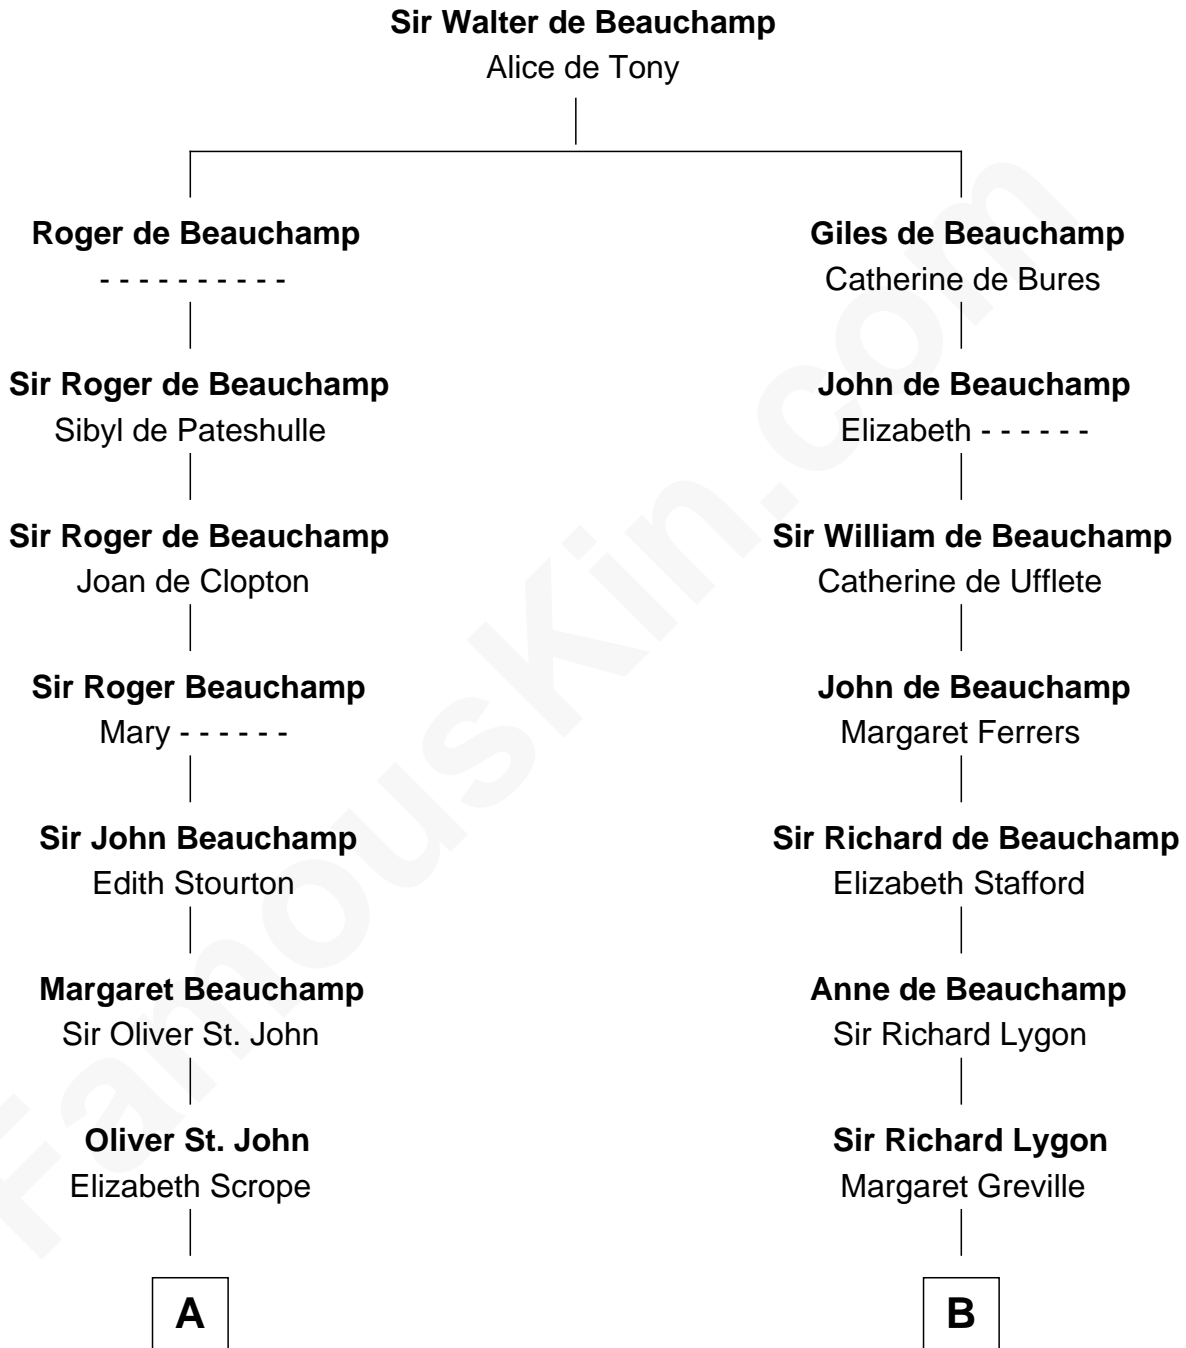

FamousKin.com
Relationship Chart of
Olivia De Havilland
Movie Actress

16th cousin 3 times removed of
Meriwether Lewis
Lewis and Clark Expedition

C

—
Margaret Letitia Molesworth

Charles Richard De Havilland

—
Walter Augustus De Havilland

Lillian Augusta Ruse

—
Olivia De Havilland

Movie Actress

FamousKin.com