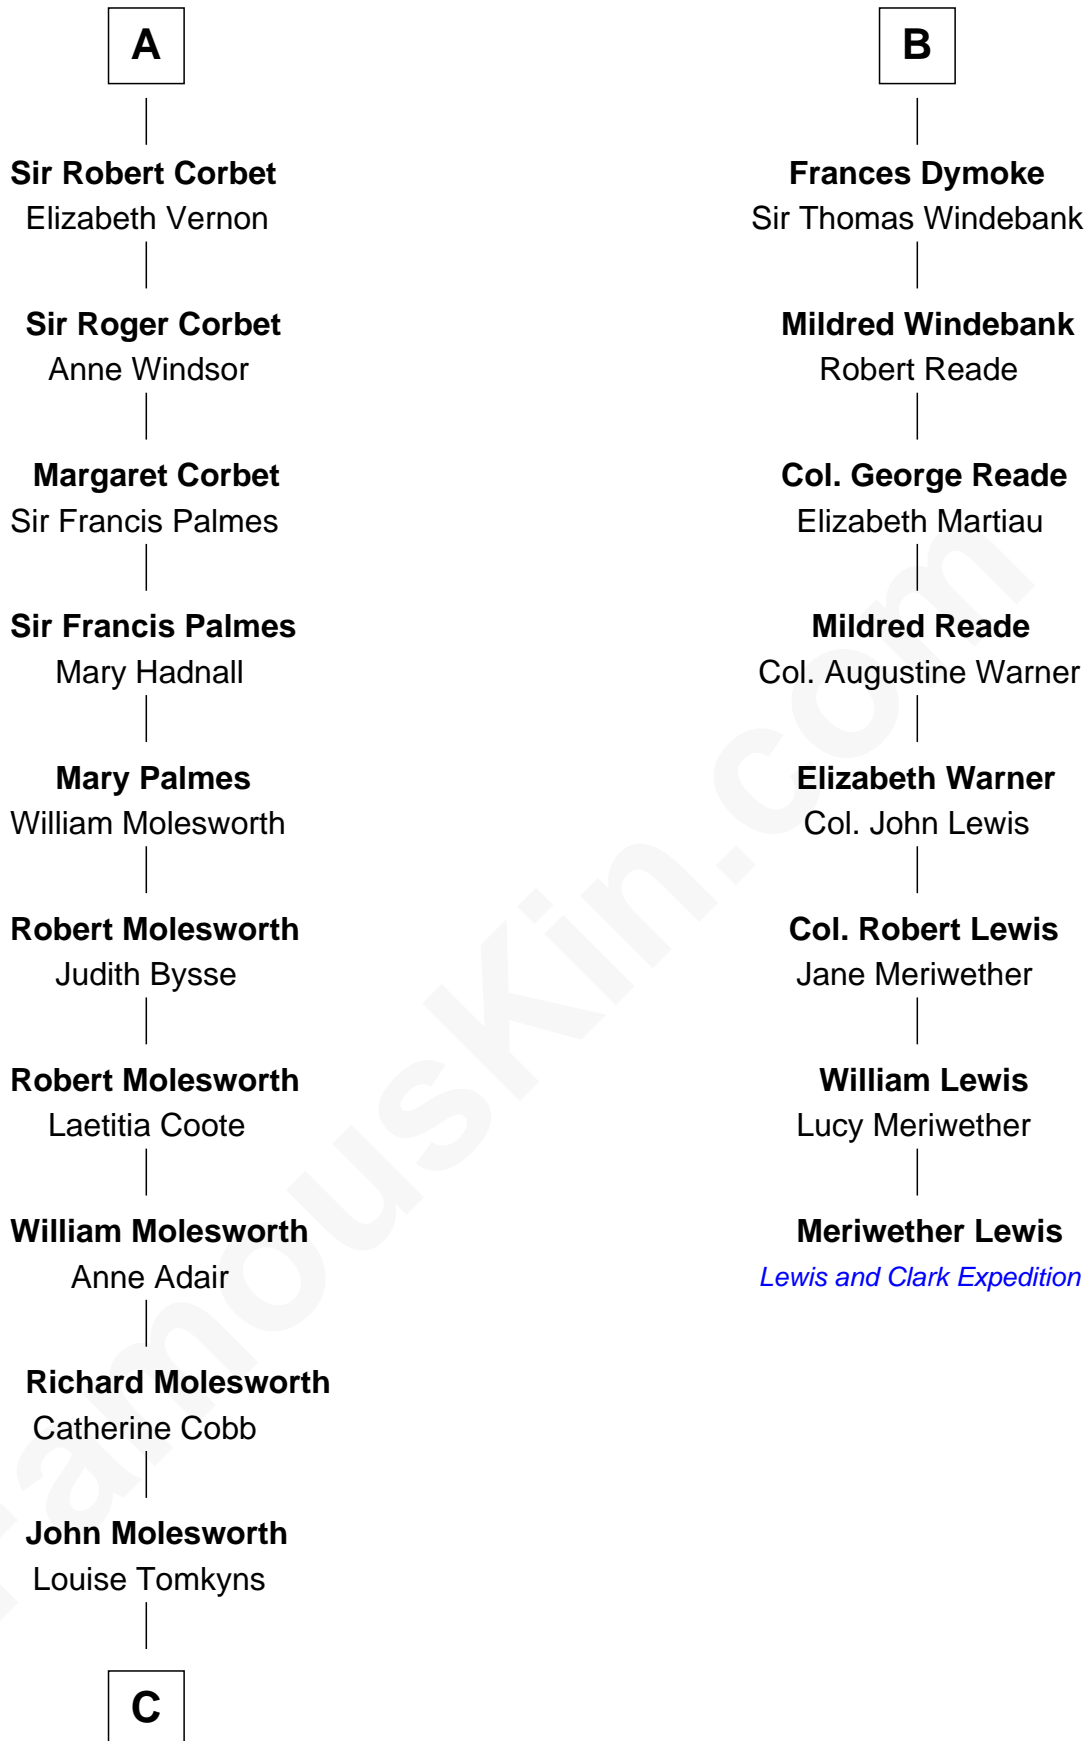

FamousKin.com
Relationship Chart of
Olivia De Havilland
Movie Actress

14th cousin 5 times removed of
Meriwether Lewis
Lewis and Clark Expedition

C

—
Margaret Letitia Molesworth

Charles Richard De Havilland

—
Walter Augustus De Havilland

Lillian Augusta Ruse

—
Olivia De Havilland

Movie Actress

FamousKin.com