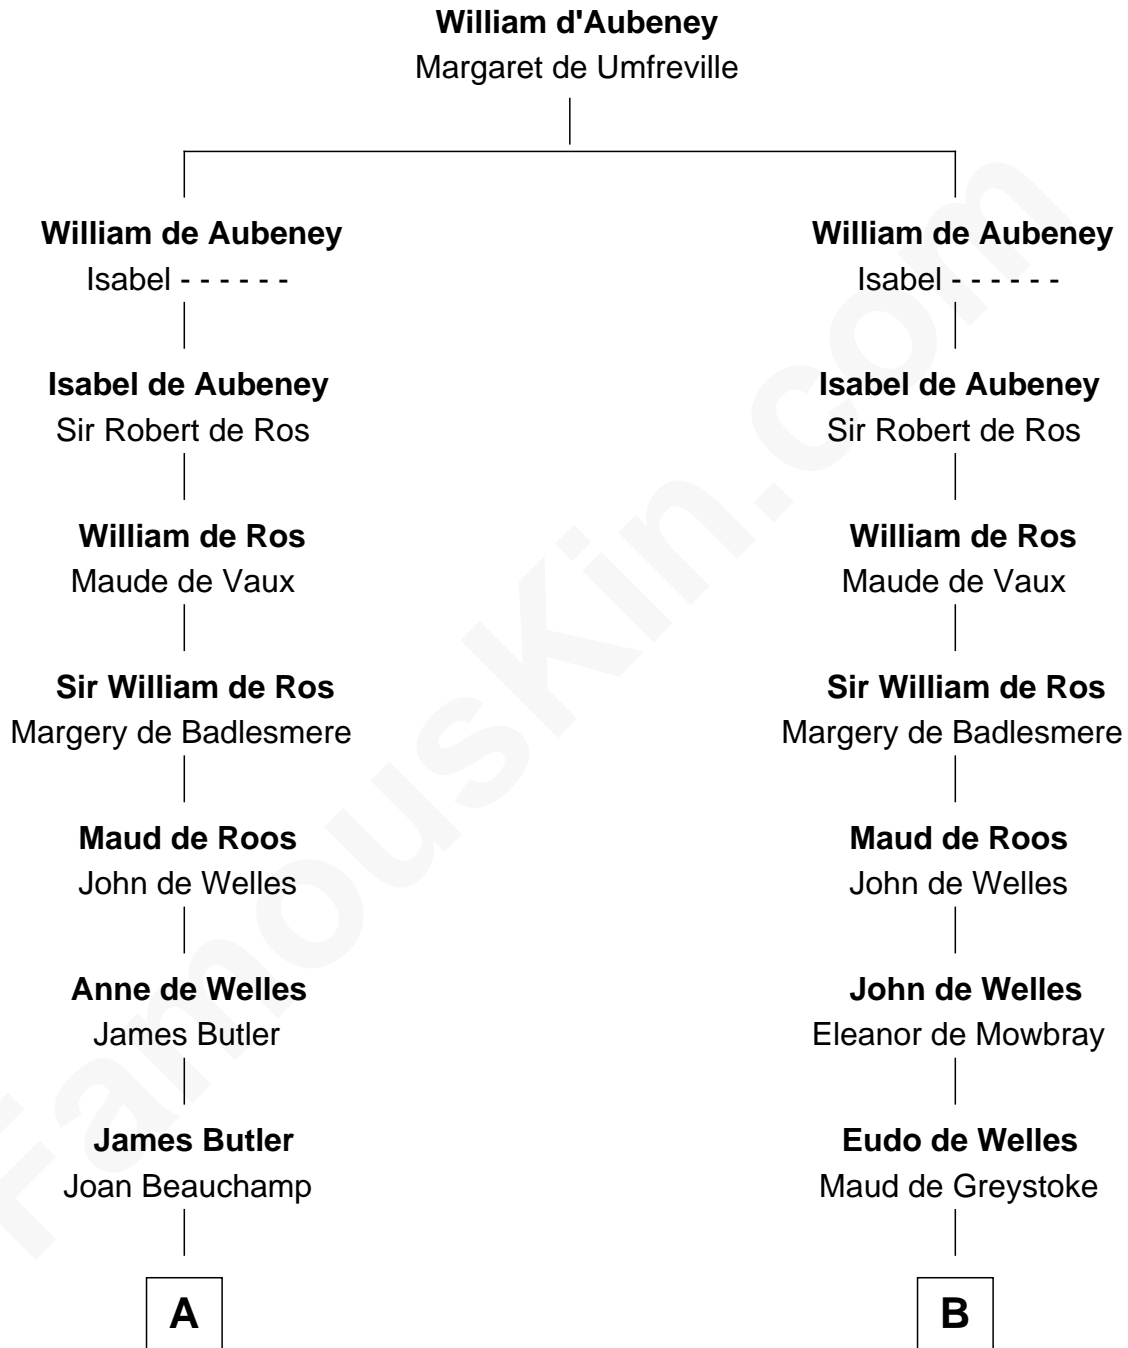

FamousKin.com
Relationship Chart of
Olivia De Havilland
Movie Actress

18th cousin 3 times removed of
Meriwether Lewis
Lewis and Clark Expedition

FamousKin.com