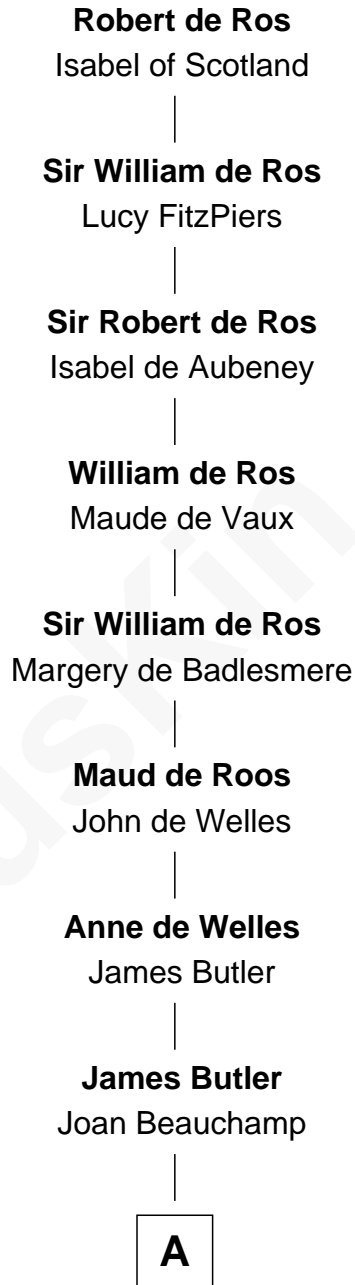

# FamousKin.com Relationship Chart of

**Olivia De Havilland**

*Movie Actress*

20th Great-granddaughter of

**Robert de Ros**

*Magna Carta Surety*

**A**

**Elizabeth Butler**

John Talbot

**Ann Talbot**

Sir Henry Vernon

**Elizabeth Vernon**

Sir Robert Corbet

**Sir Roger Corbet**

Anne Windsor

**Margaret Corbet**

Sir Francis Palmes

**Sir Francis Palmes**

Mary Hadnall

**Mary Palmes**

William Molesworth

**Robert Molesworth**

Judith Bysse

**Robert Molesworth**