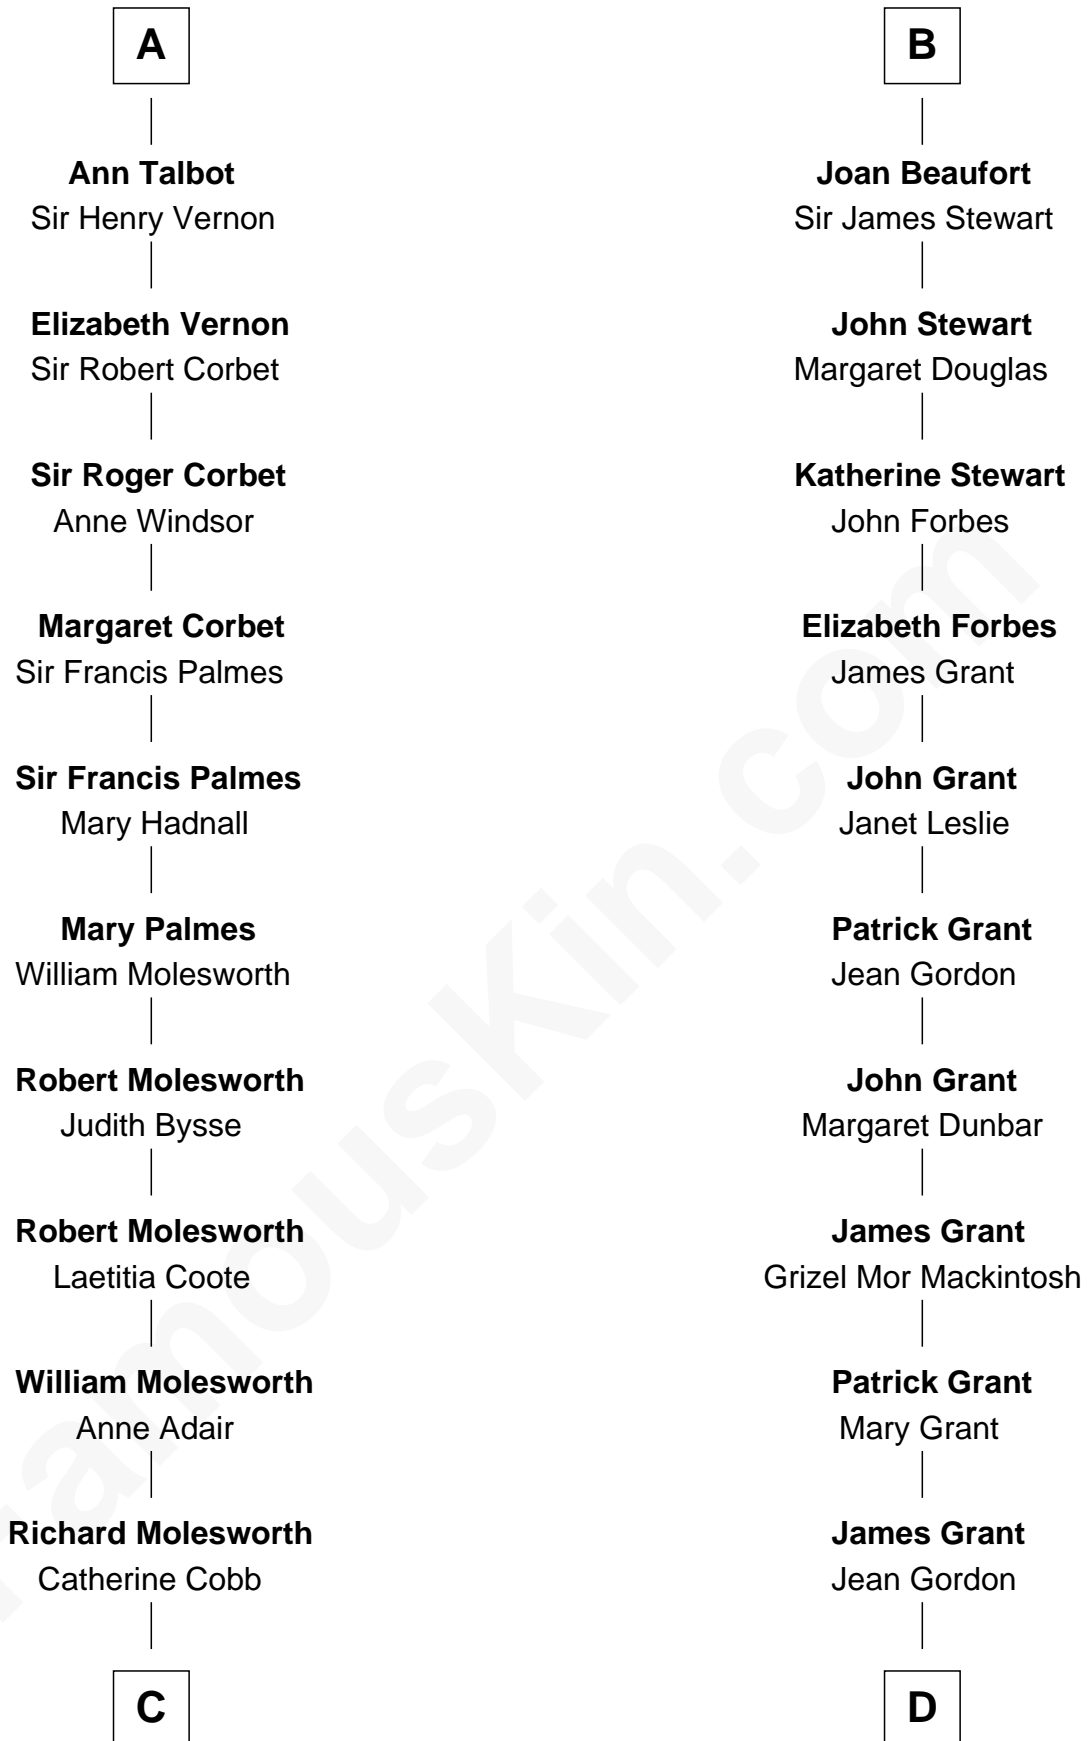

FamousKin.com
Relationship Chart of
Olivia De Havilland
Movie Actress

20th cousin 1 time removed of

Lytton Strachey
Author and Co-Founder of Bloomsbury Group

C

John Molesworth

Louise Tomkyns

Margaret Letitia Molesworth

Charles Richard De Havilland

Walter Augustus De Havilland

Lillian Augusta Ruse

Olivia De Havilland

Movie Actress

D

William Grant

Elizabeth Raper