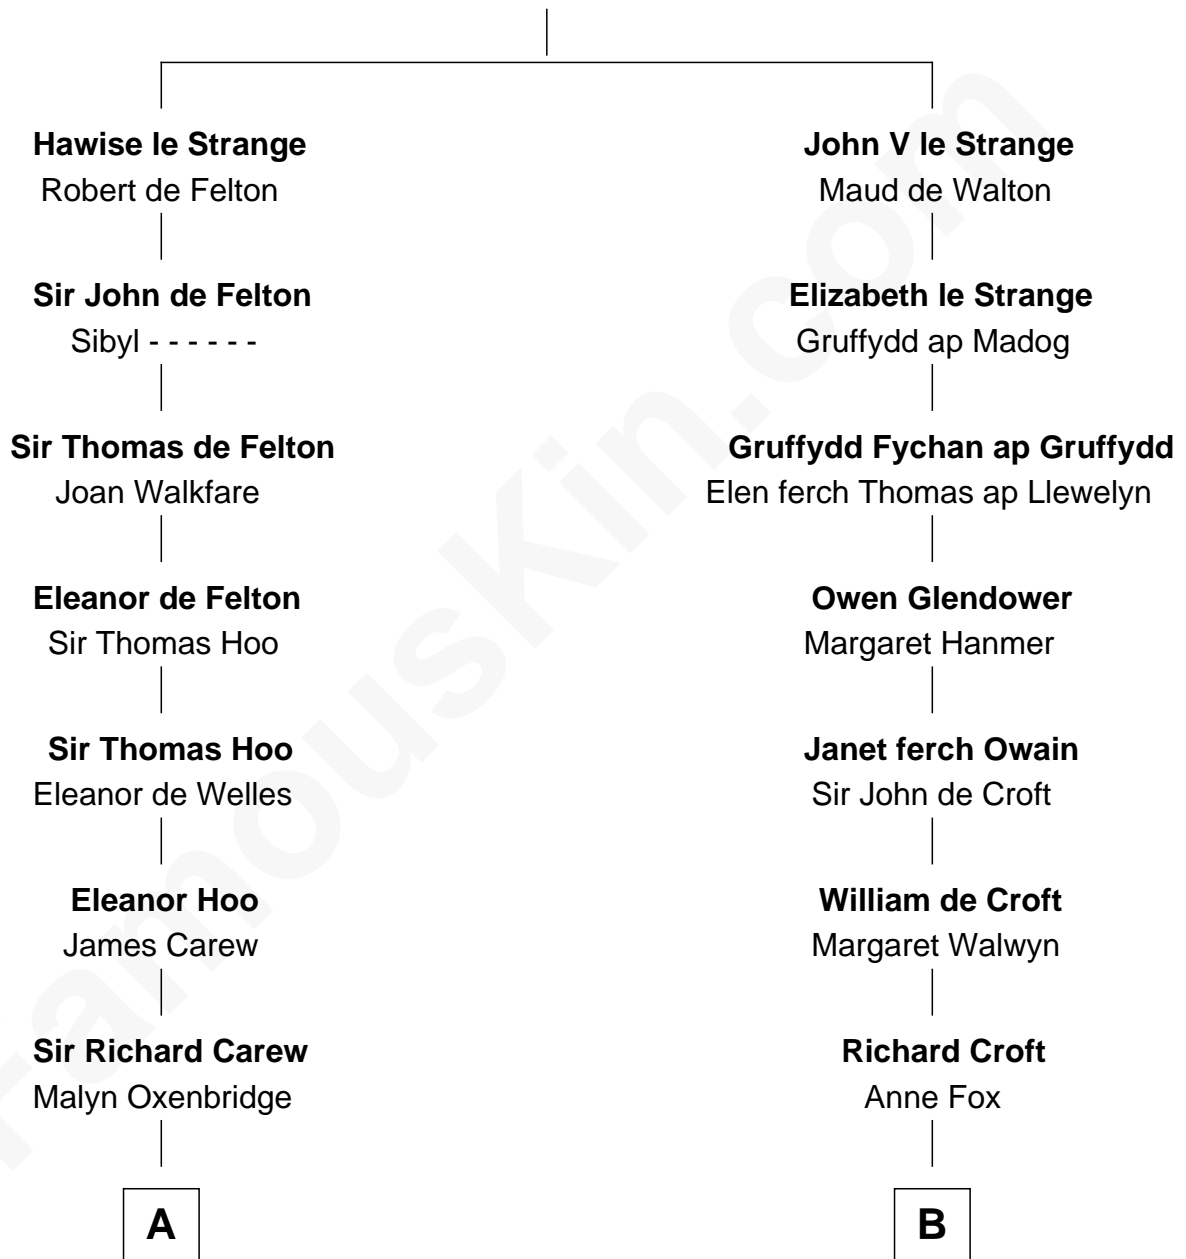

FamousKin.com Relationship Chart of

Olivia De Havilland

Movie Actress

18th cousin of

Lytton Strachey

Author and Co-Founder of Bloomsbury Group

John IV le Strange

Joan de Somery

C

Walter Augustus De Havilland

Lillian Augusta Ruse

Olivia De Havilland

Movie Actress

D

Sir Richard Strachey

Jane Maria Grant