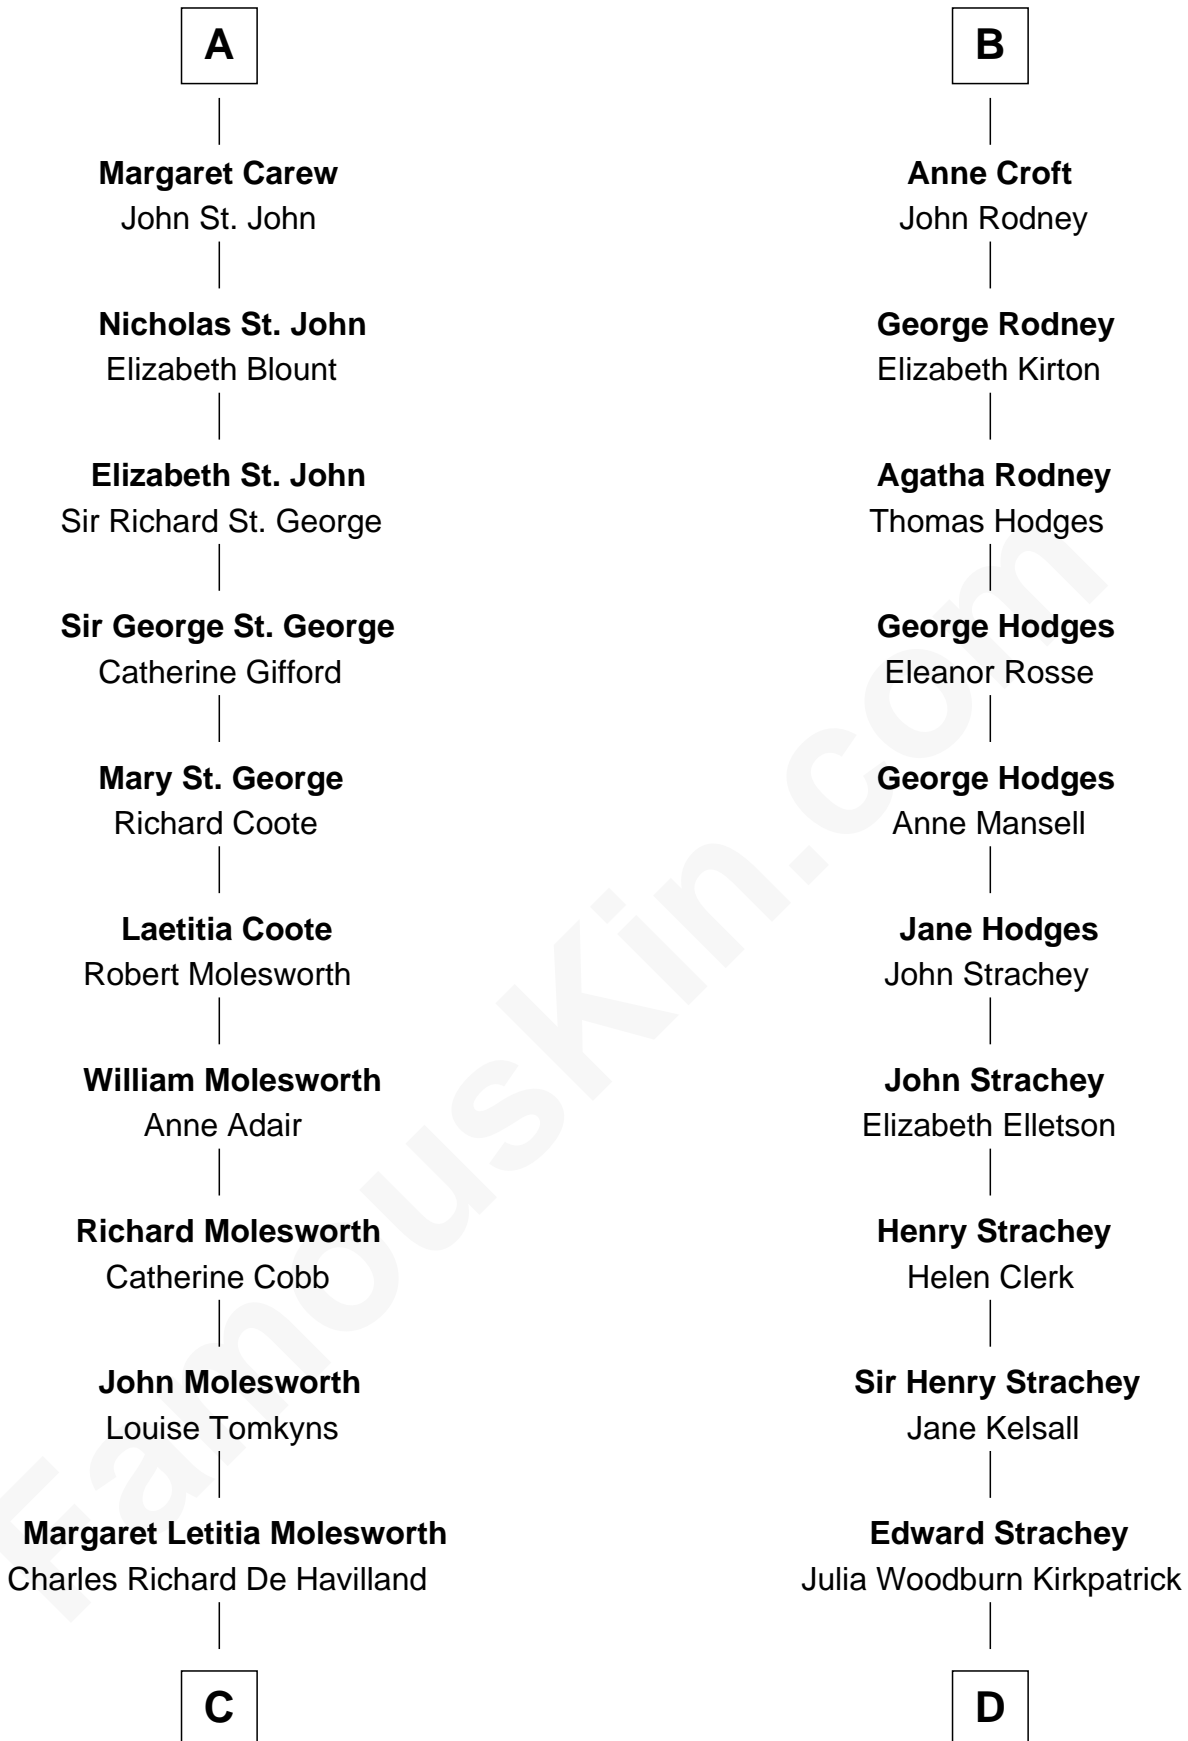

FamousKin.com Relationship Chart of

Olivia De Havilland

Movie Actress

18th cousin of

Lytton Strachey

Author and Co-Founder of Bloomsbury Group

John IV le Strange

Joan de Somery

C

Walter Augustus De Havilland

Lillian Augusta Ruse

Olivia De Havilland

Movie Actress

D

Sir Richard Strachey

Jane Maria Grant