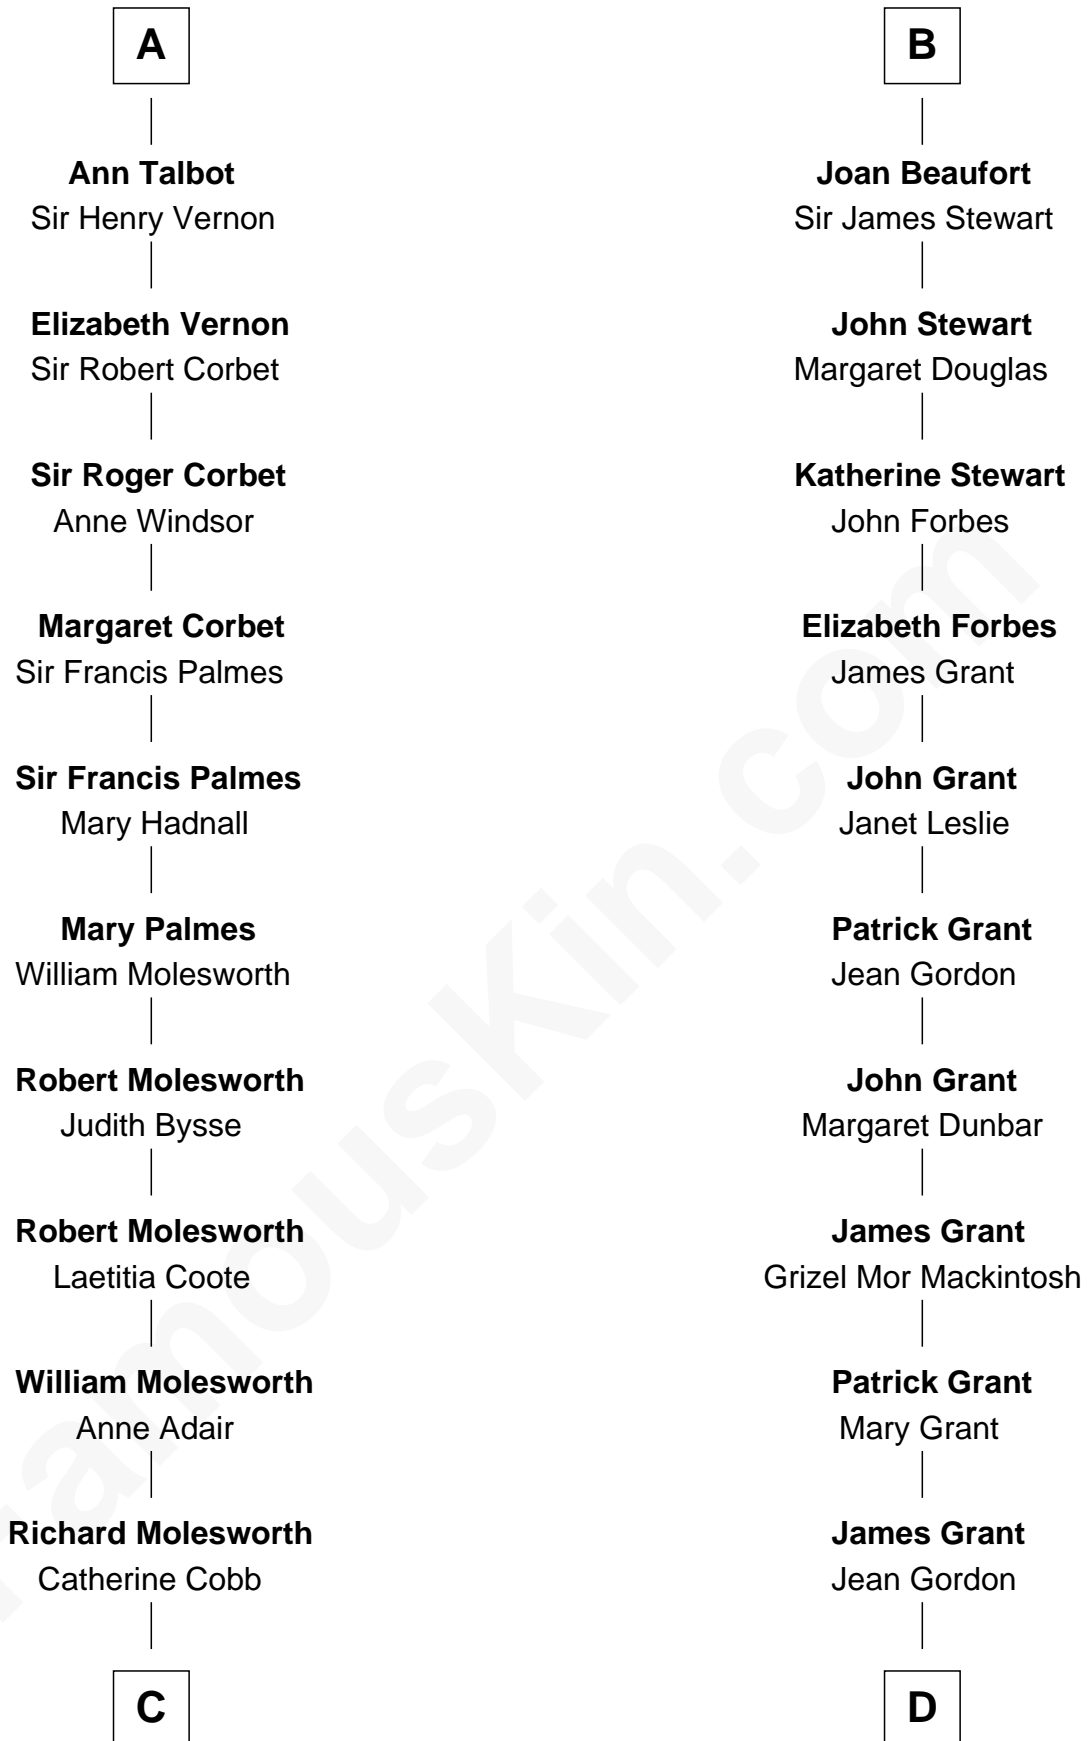

**FamousKin.com**  
**Relationship Chart of**  
**Olivia De Havilland**  
*Movie Actress*

20th cousin 1 time removed of

**Lytton Strachey**  
*Author and Co-Founder of Bloomsbury Group*

**C**

**John Molesworth**

Louise Tomkyns

**Margaret Letitia Molesworth**

Charles Richard De Havilland

**Walter Augustus De Havilland**

Lillian Augusta Ruse

**Olivia De Havilland**

*Movie Actress*

**D**

**William Grant**

Elizabeth Raper

**Sir John Peter Grant**

Jane Ironside

**Sir John Peter Grant**

Henrietta Plowden

**Jane Maria Grant**

Sir Richard Strachey