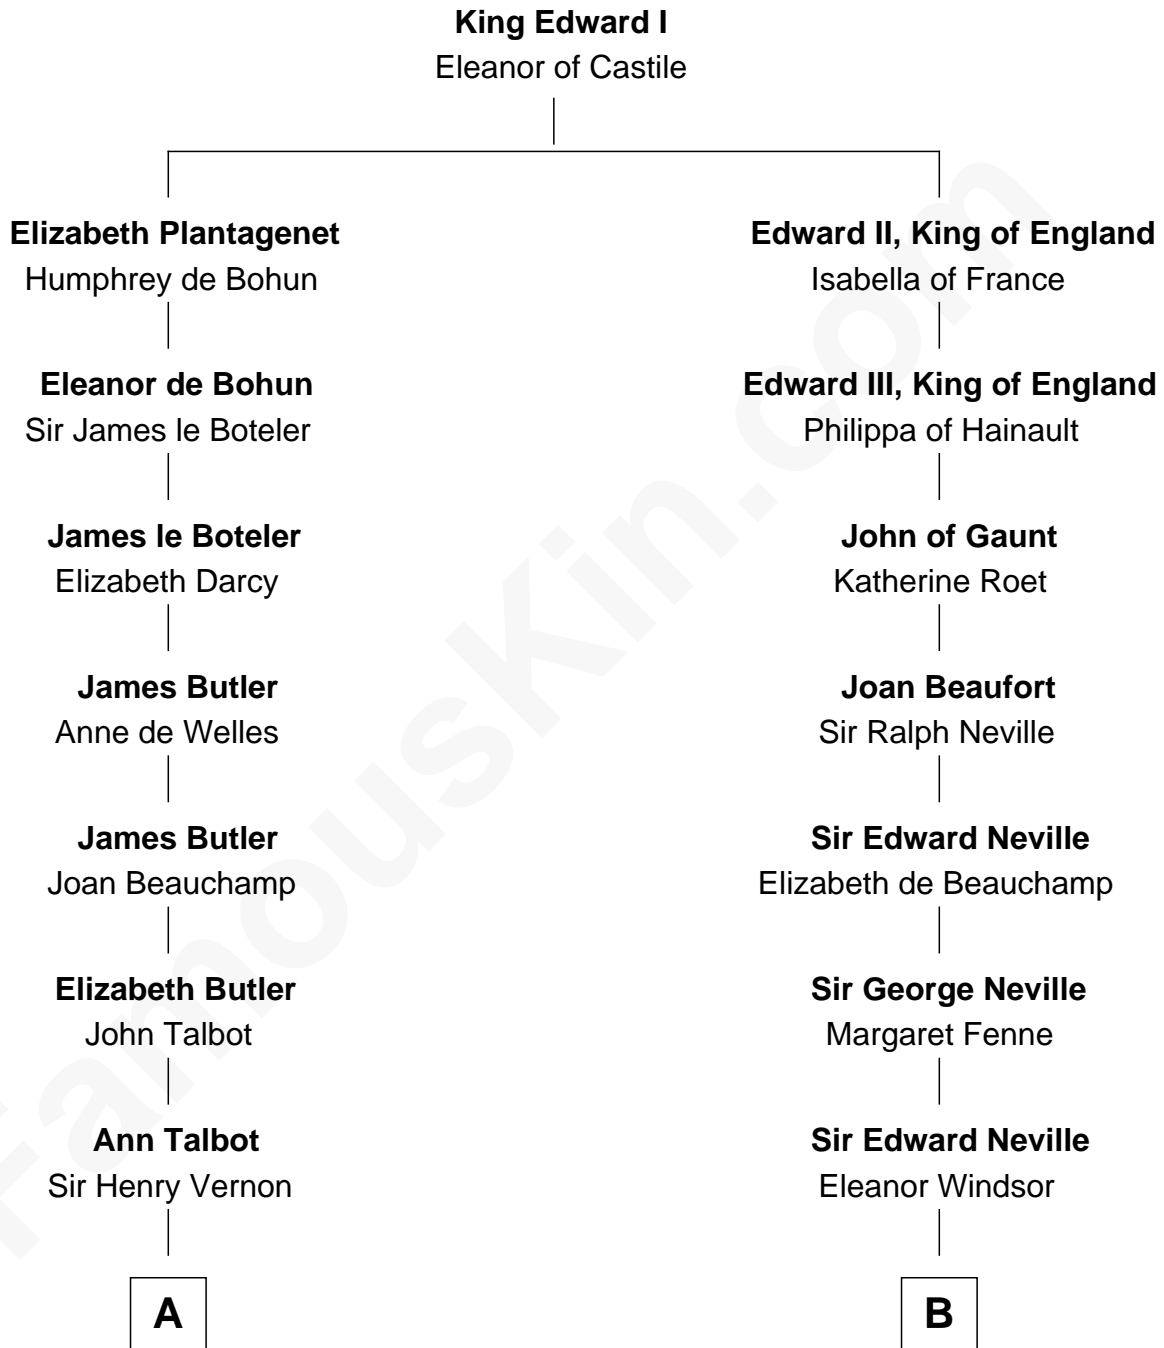

FamousKin.com
Relationship Chart of
Olivia De Havilland
Movie Actress

17th cousin 2 times removed of

Lytton Strachey
Author and Co-Founder of Bloomsbury Group

C

—
Margaret Letitia Molesworth

Charles Richard De Havilland

—
Walter Augustus De Havilland

Lillian Augusta Ruse

—
Olivia De Havilland

Movie Actress

FamousKin.com