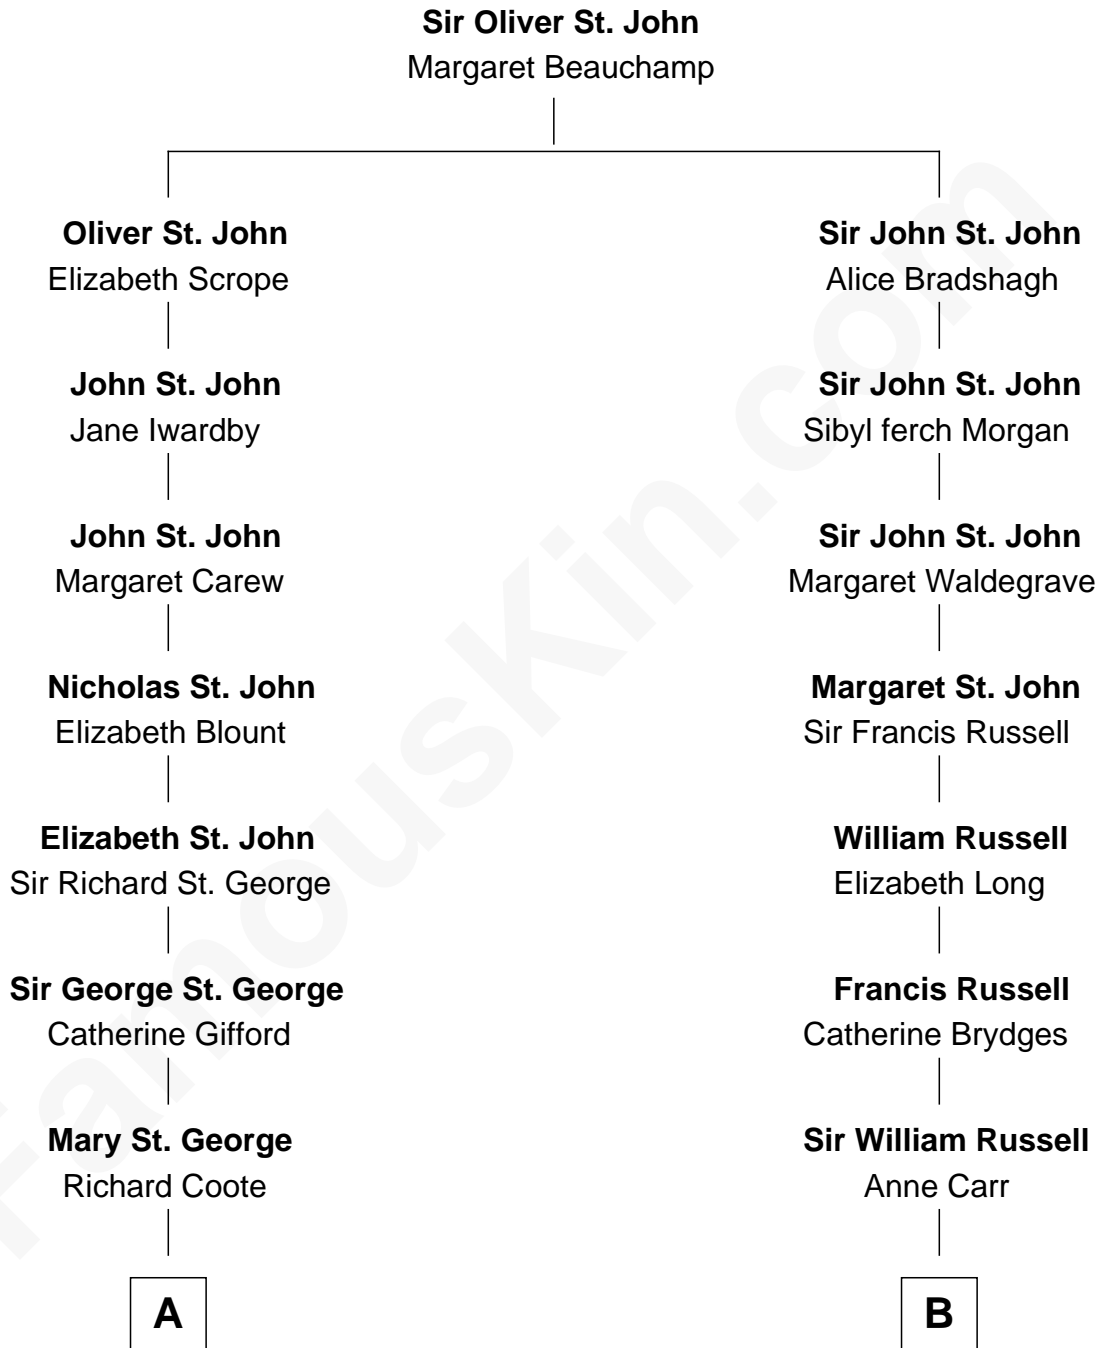

**FamousKin.com**  
**Relationship Chart of**  
**Olivia De Havilland**  
*Movie Actress*

13th cousin 4 times removed of  
**Sarah Ferguson**  
*Duchess of York*

Sarah Ferguson photo by [Norbert Aepli](#) (CC BY 3.0)