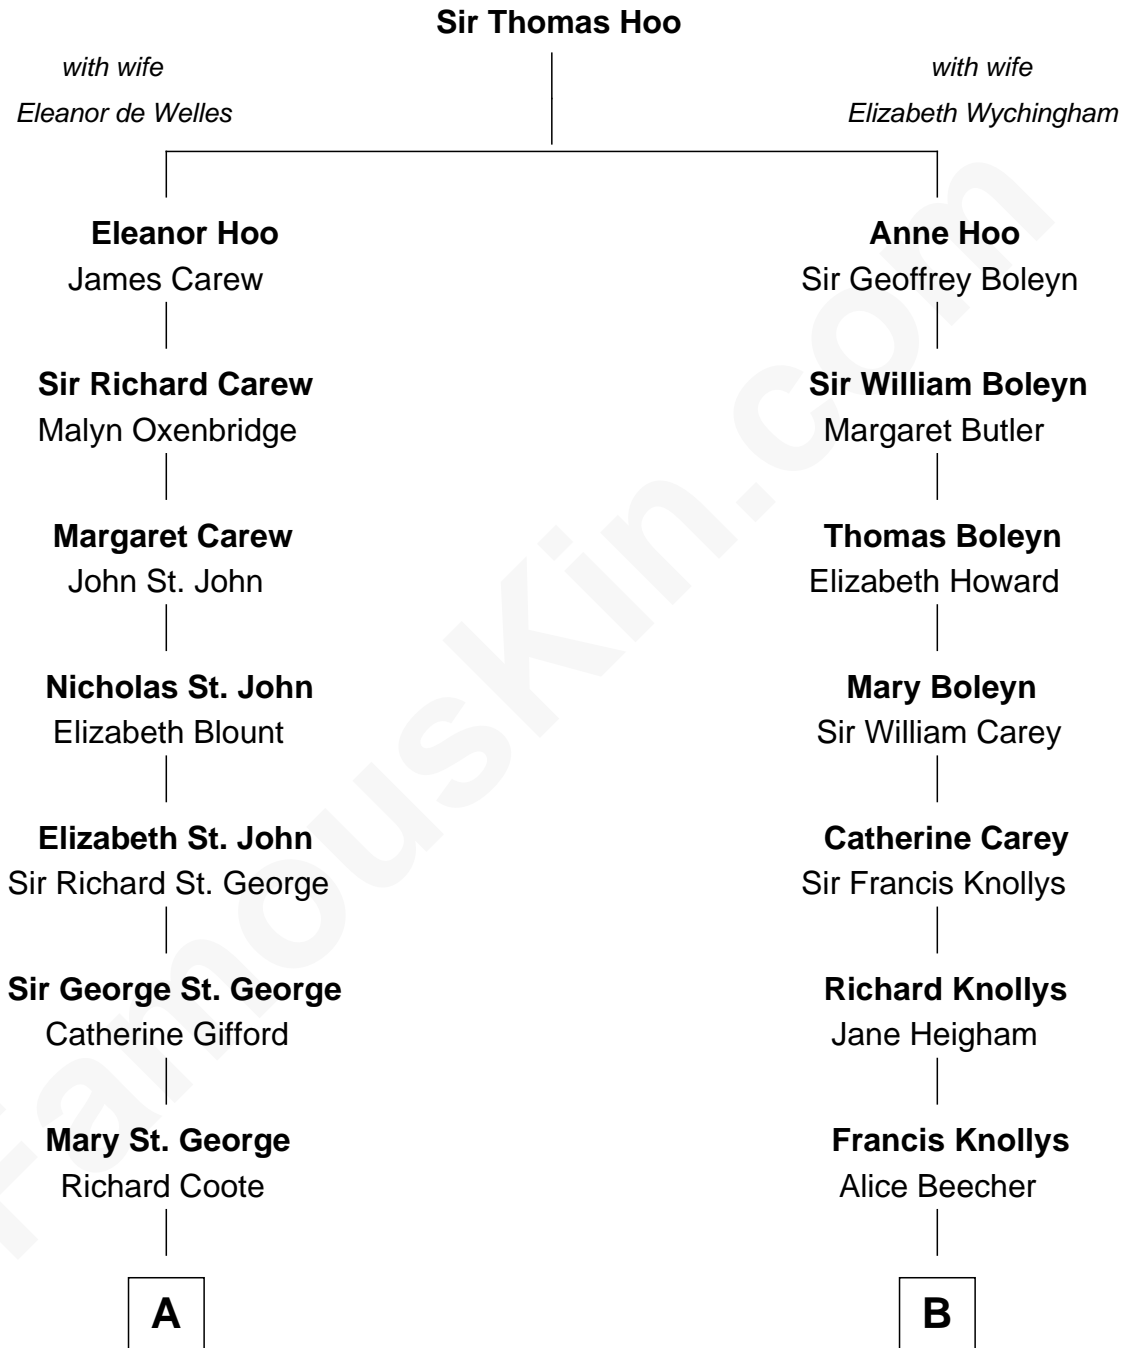

FamousKin.com
Relationship Chart of
Olivia De Havilland
Movie Actress

13th cousin 5 times removed of
Sarah Ferguson
Duchess of York

C

Susan Mary Wright
Ronald Ivor Ferguson

Sarah Ferguson
Duchess of York

FamousKin.com