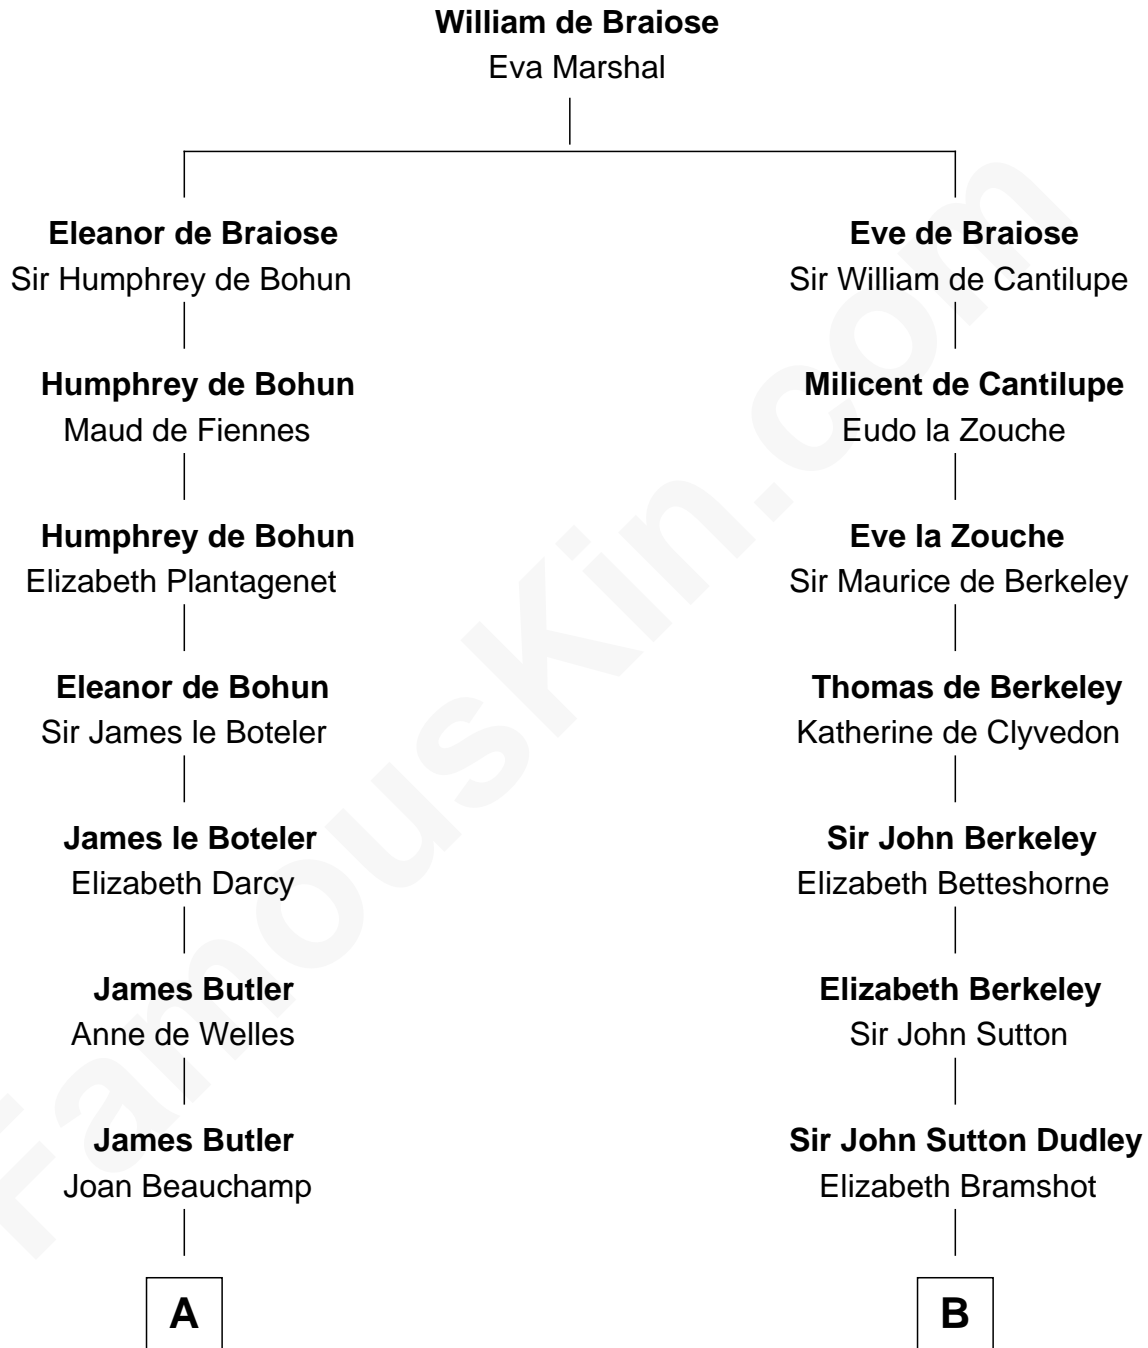

FamousKin.com
Relationship Chart of
Olivia De Havilland
Movie Actress

15th cousin 6 times removed of
George Clinton
4th U.S. Vice President

C

Richard Molesworth

Catherine Cobb

John Molesworth

Louise Tomkyns

Margaret Letitia Molesworth

Charles Richard De Havilland

Walter Augustus De Havilland

Lillian Augusta Ruse

Olivia De Havilland

Movie Actress

FamousKin.com