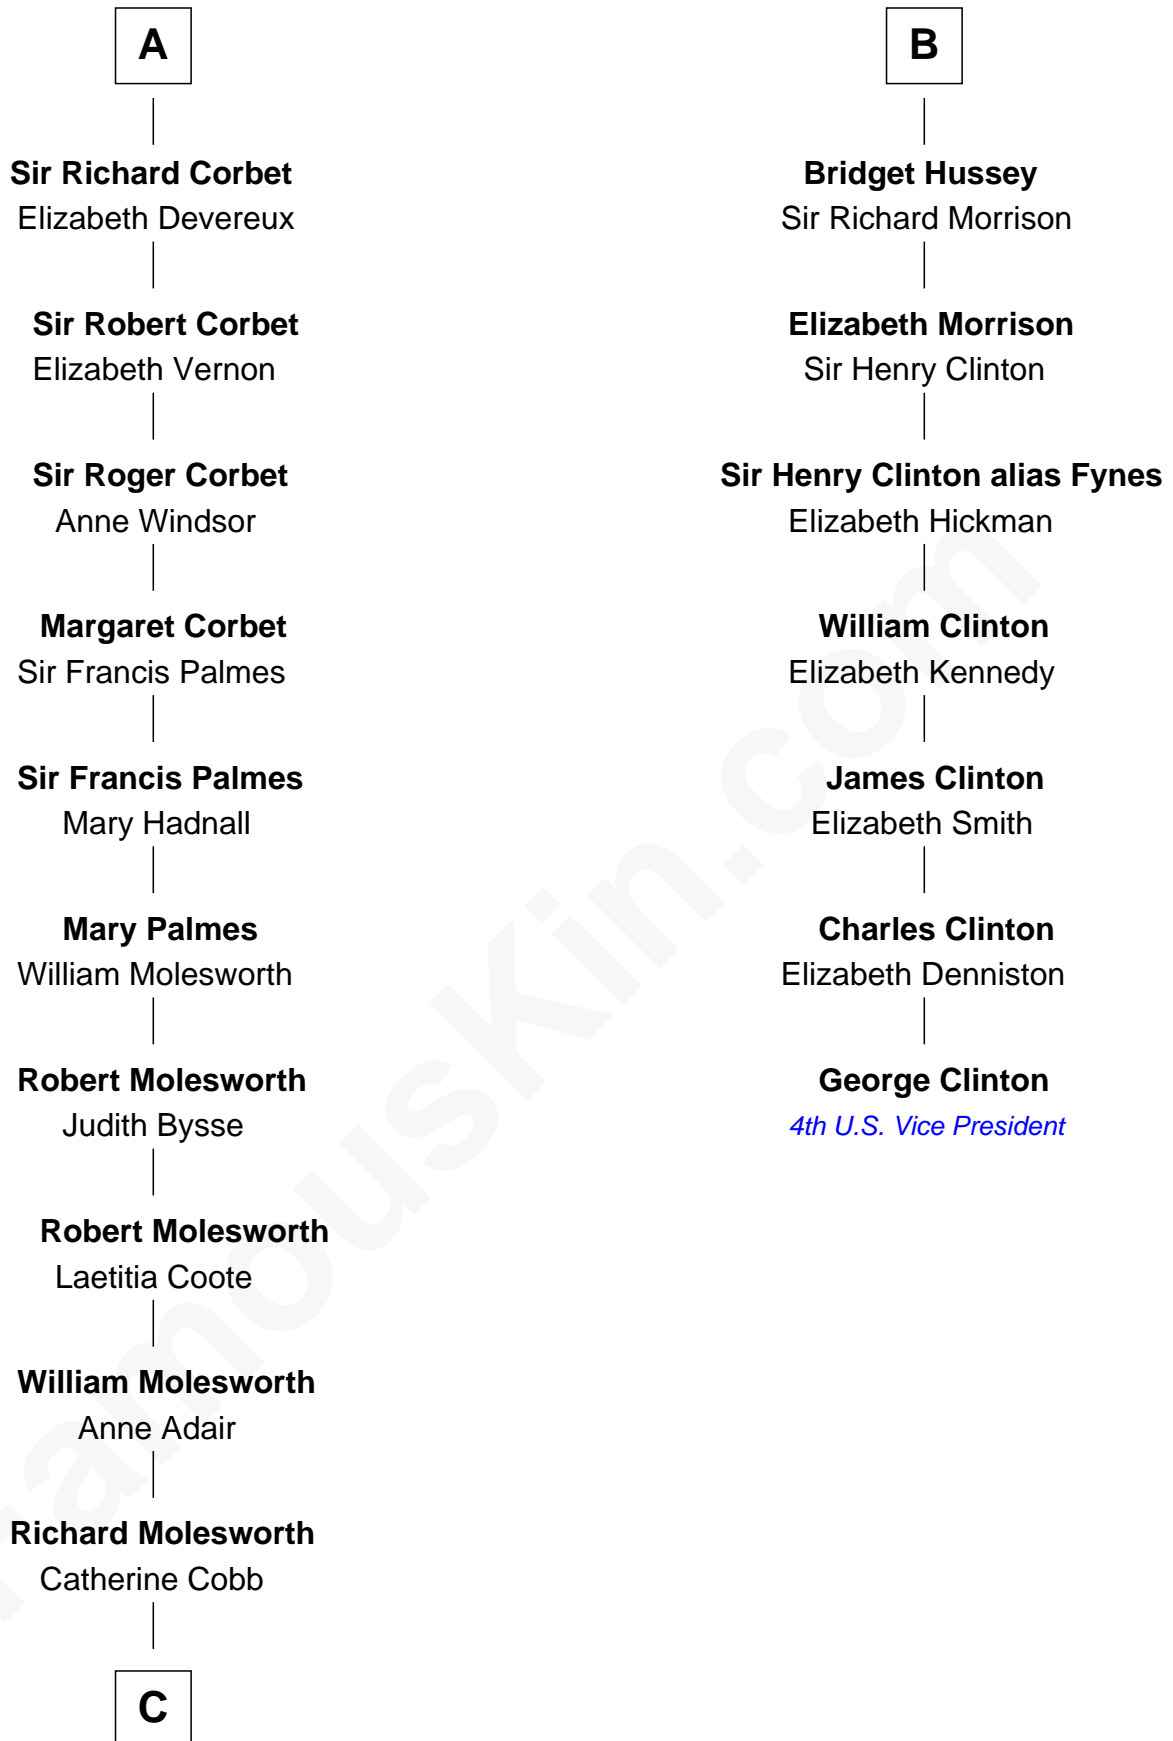

FamousKin.com
Relationship Chart of
Olivia De Havilland
Movie Actress

13th cousin 7 times removed of
George Clinton
4th U.S. Vice President

C

—
John Molesworth

Louise Tomkyns

—
Margaret Letitia Molesworth

Charles Richard De Havilland

—
Walter Augustus De Havilland

Lillian Augusta Ruse

—
Olivia De Havilland

Movie Actress

FamousKin.com