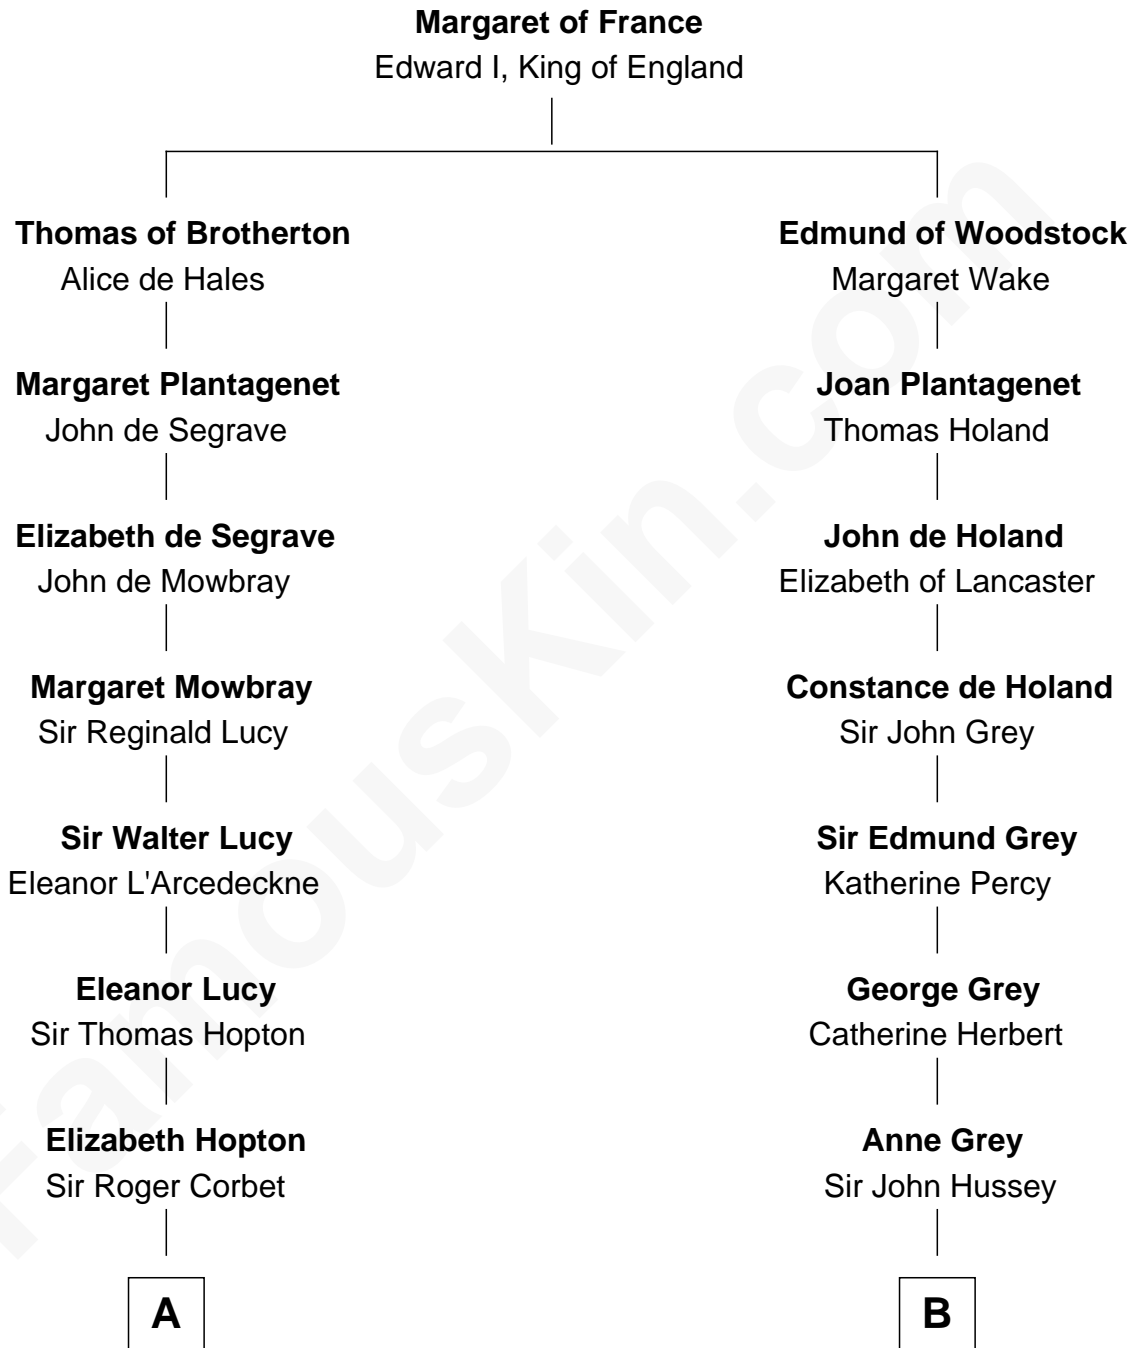

FamousKin.com
Relationship Chart of
Olivia De Havilland
Movie Actress

13th cousin 7 times removed of
George Clinton
4th U.S. Vice President

C

—
John Molesworth

Louise Tomkyns

—
Margaret Letitia Molesworth

Charles Richard De Havilland

—
Walter Augustus De Havilland

Lillian Augusta Ruse

—
Olivia De Havilland

Movie Actress

FamousKin.com