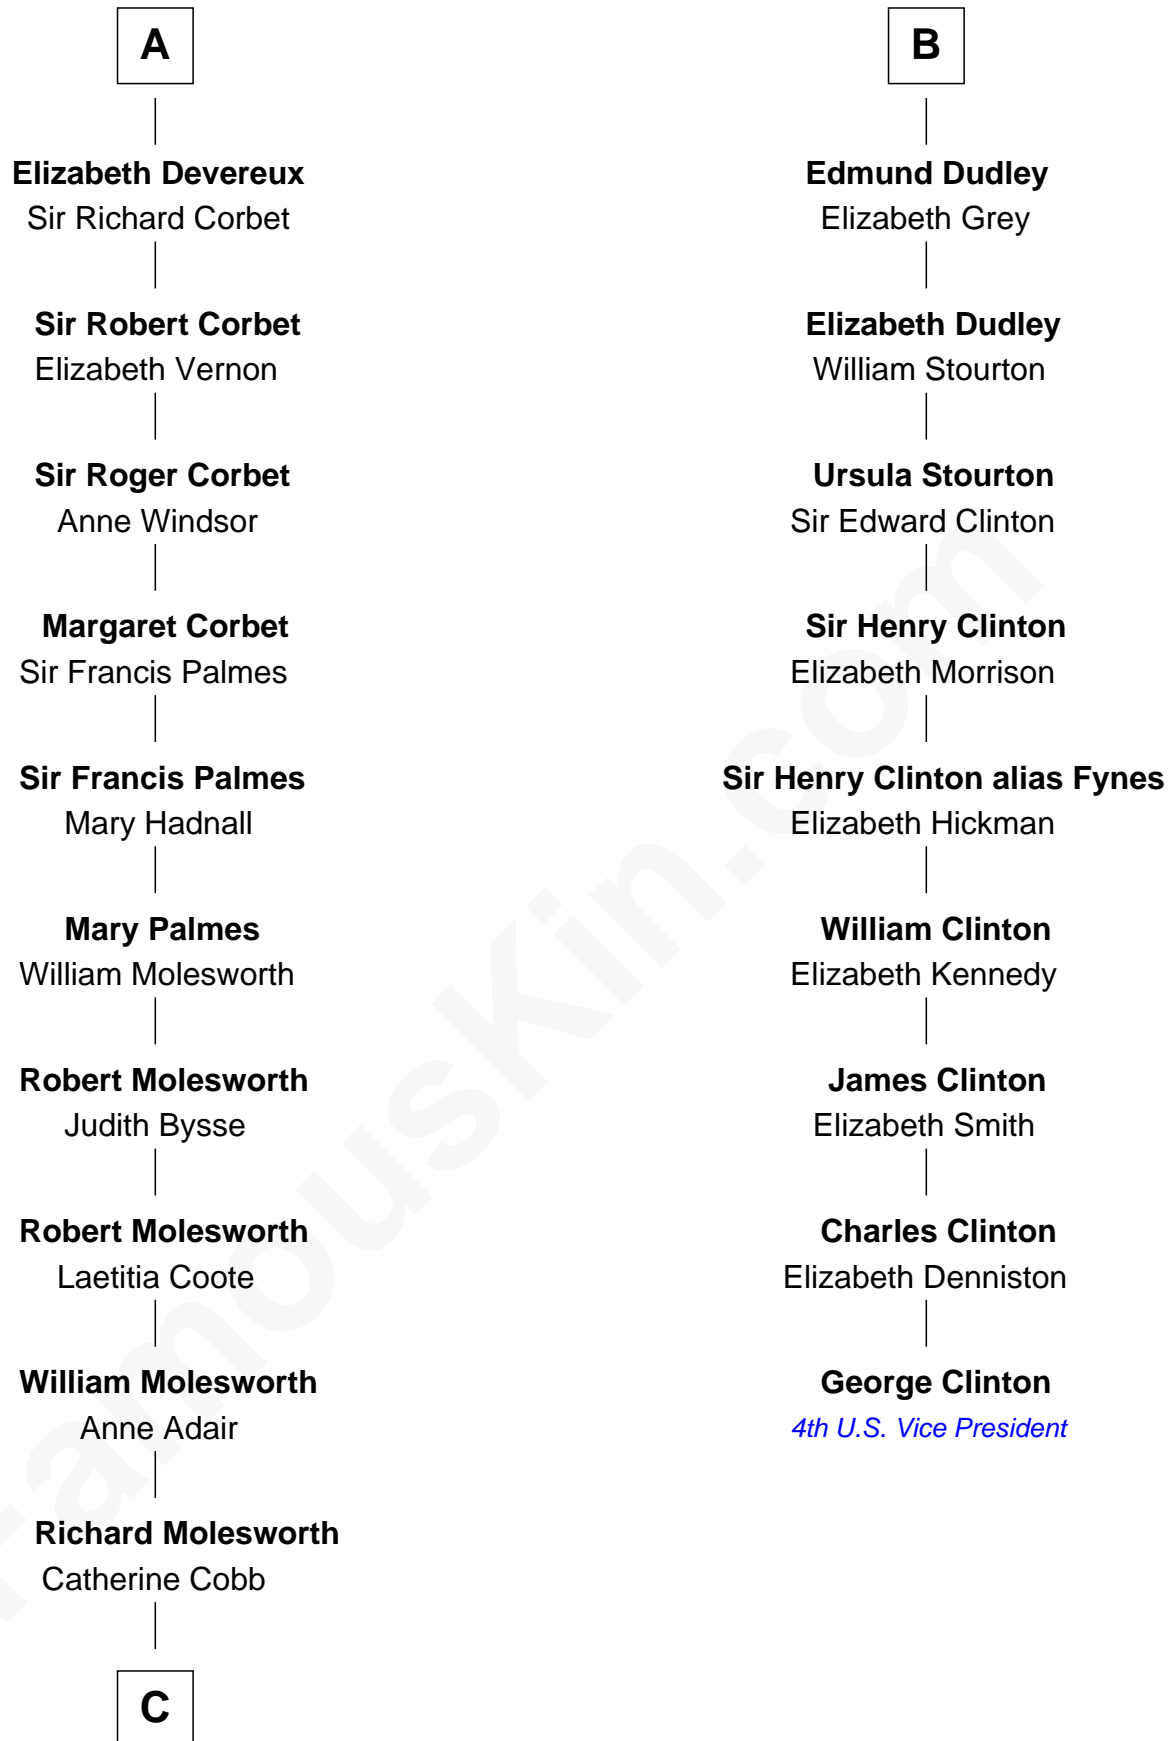

**FamousKin.com**  
**Relationship Chart of**  
**Olivia De Havilland**  
*Movie Actress*

15th cousin 5 times removed of  
**George Clinton**  
*4th U.S. Vice President*

**Sir Hugh le Despencer**  
 Isabella de Beauchamp

**C**

—  
**John Molesworth**

Louise Tomkyns

—  
**Margaret Letitia Molesworth**

Charles Richard De Havilland

—  
**Walter Augustus De Havilland**

Lillian Augusta Ruse

—  
**Olivia De Havilland**