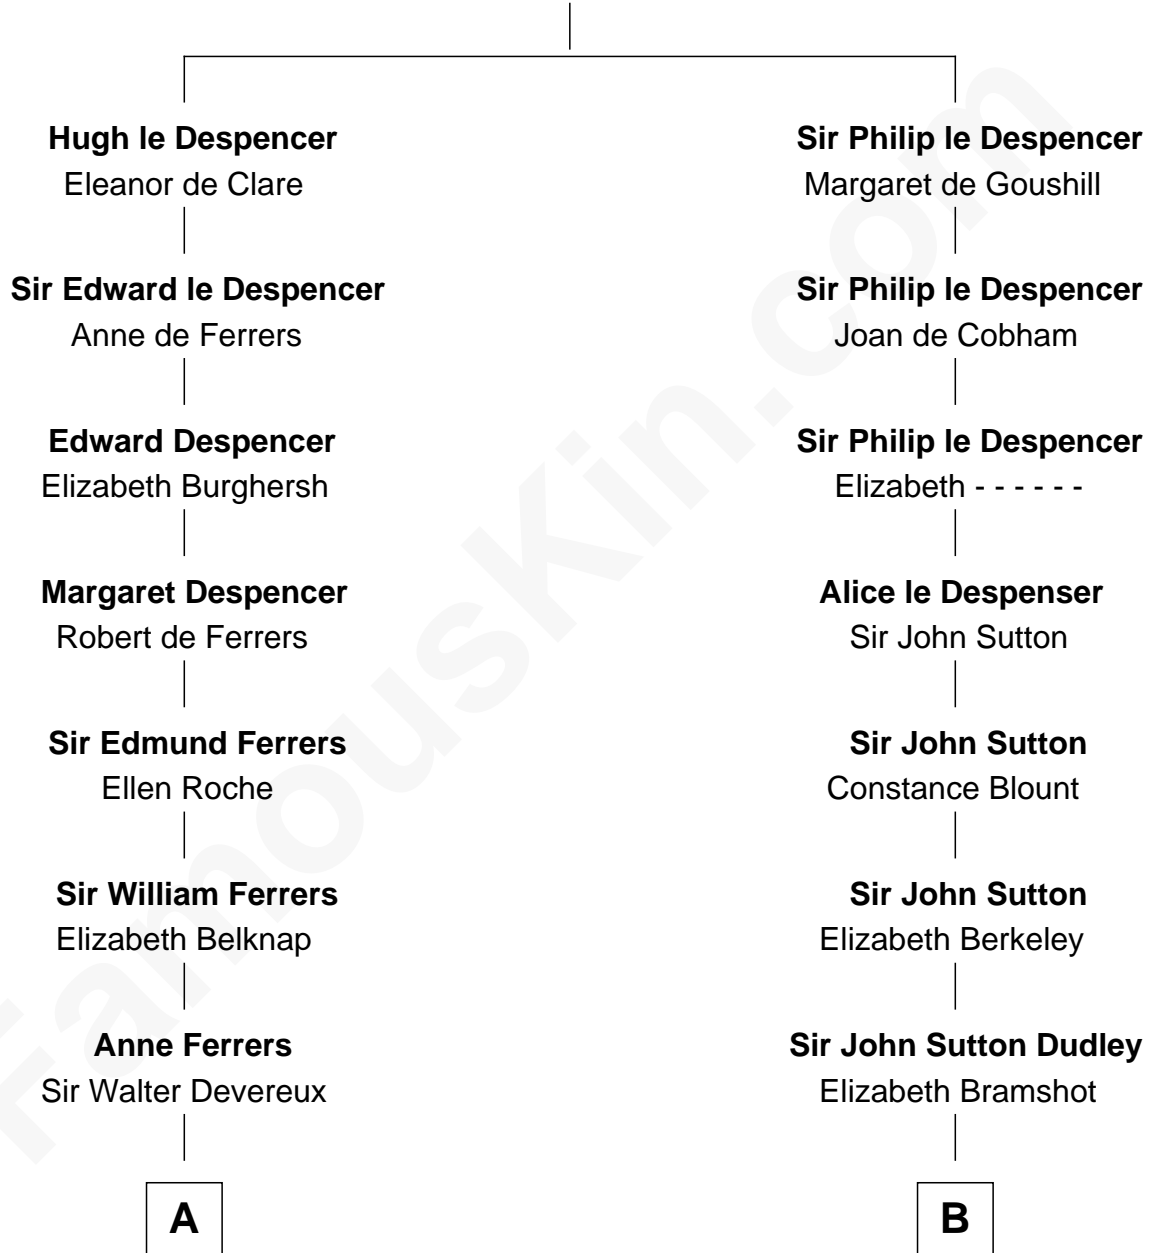

**FamousKin.com**  
**Relationship Chart of**  
**Olivia De Havilland**  
*Movie Actress*

15th cousin 5 times removed of  
**George Clinton**  
*4th U.S. Vice President*

**Sir Hugh le Despencer**  
 Isabella de Beauchamp

**C**

—  
**John Molesworth**

Louise Tomkyns

—  
**Margaret Letitia Molesworth**

Charles Richard De Havilland

—  
**Walter Augustus De Havilland**

Lillian Augusta Ruse

—  
**Olivia De Havilland**