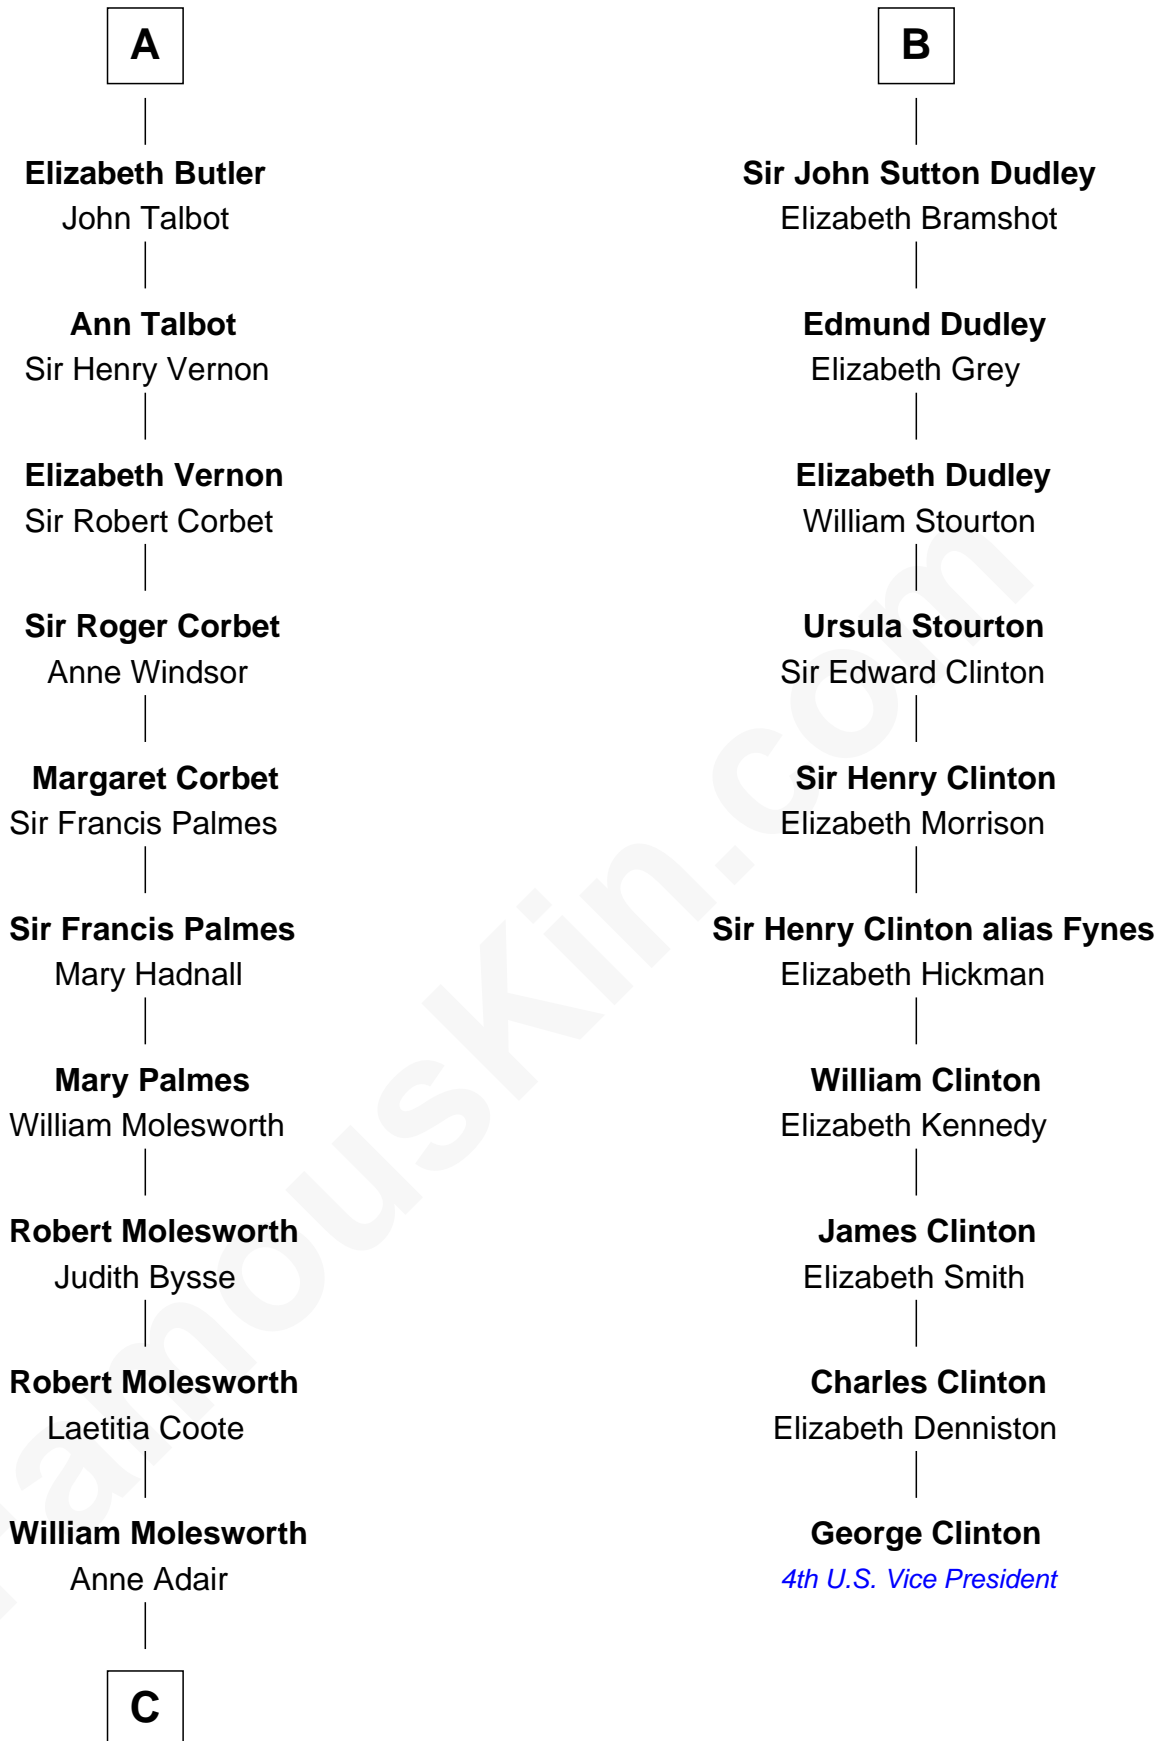

FamousKin.com
Relationship Chart of
Olivia De Havilland
Movie Actress

16th cousin 5 times removed of
George Clinton
4th U.S. Vice President

C

Richard Molesworth

Catherine Cobb

John Molesworth

Louise Tomkyns

Margaret Letitia Molesworth

Charles Richard De Havilland

Walter Augustus De Havilland

Lillian Augusta Ruse

Olivia De Havilland

Movie Actress

FamousKin.com