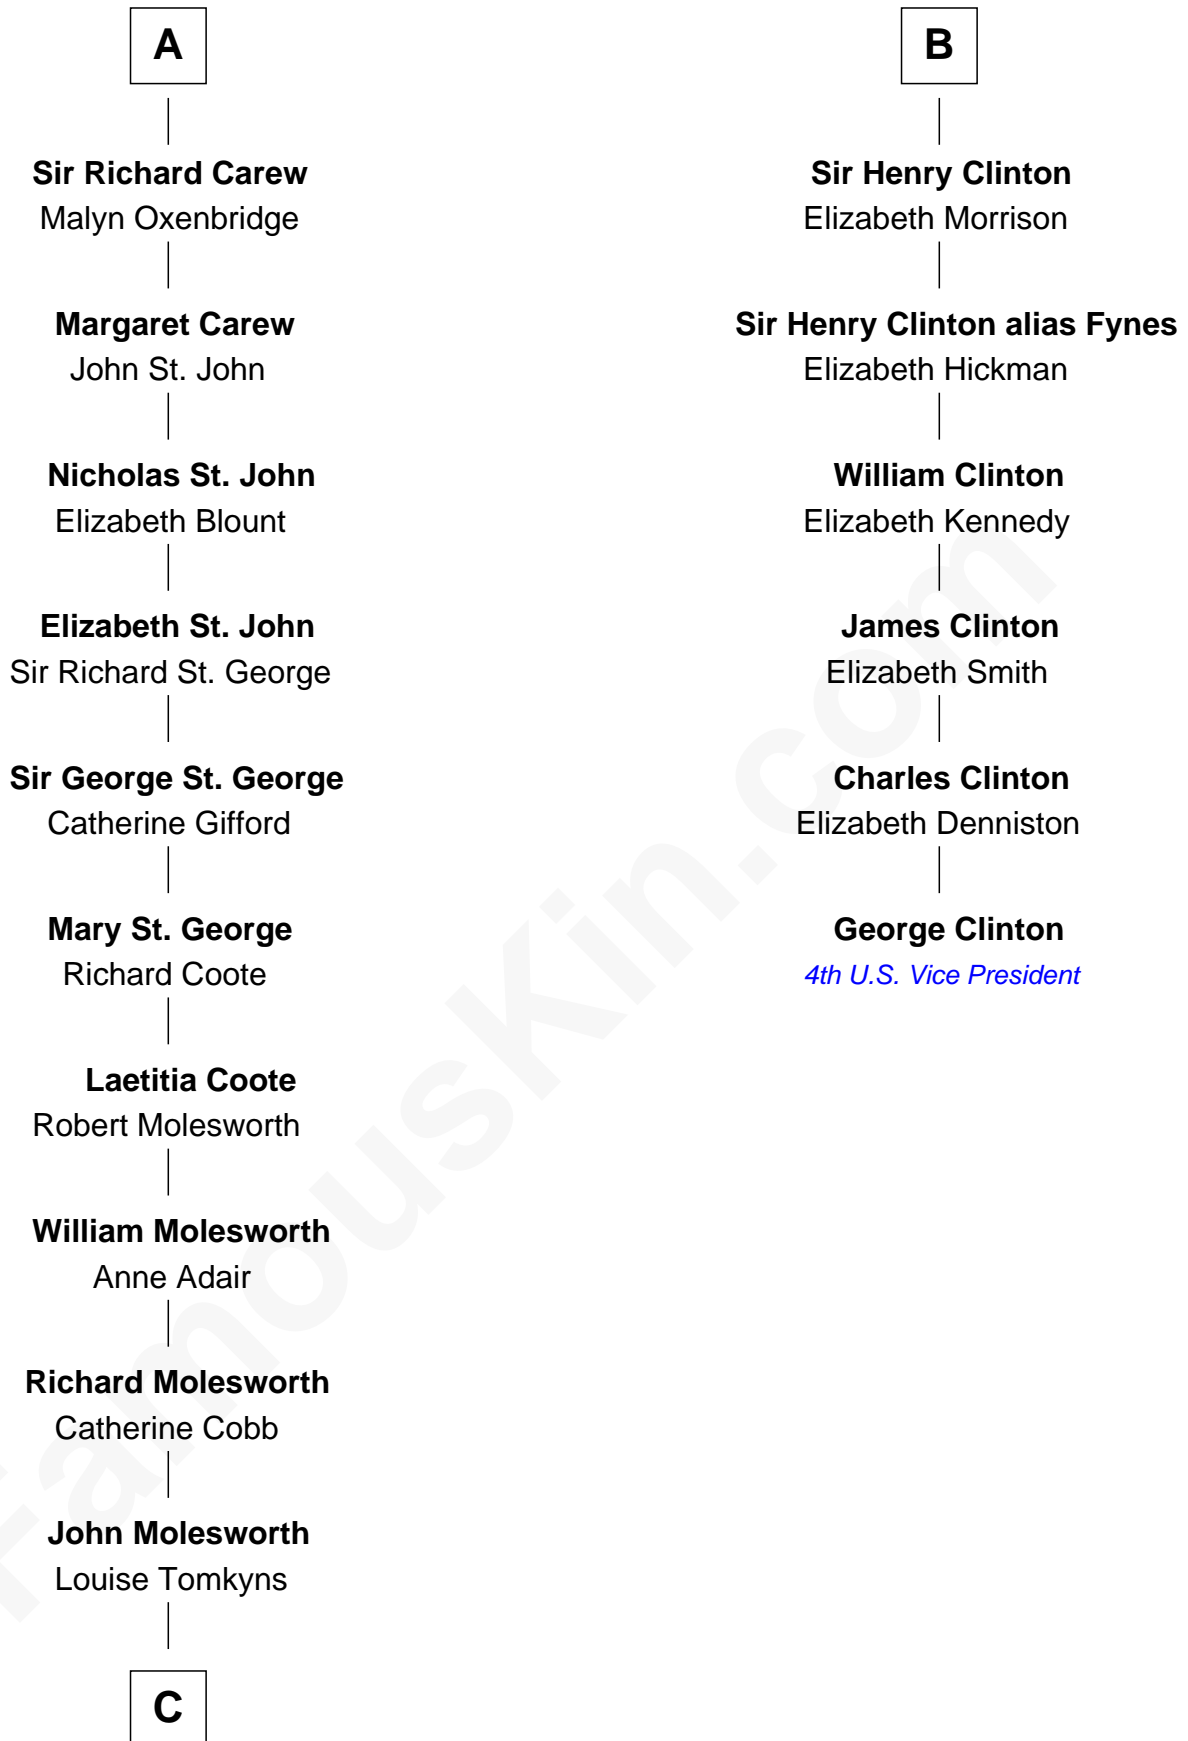

FamousKin.com
Relationship Chart of
Olivia De Havilland
Movie Actress

12th cousin 7 times removed of
George Clinton
4th U.S. Vice President

Sir Maurice de Berkeley
 Eve la Zouche

Isabel de Berkeley
 Sir Robert de Clifford

Sir Roger de Clifford
 Maud de Beauchamp

Katherine de Clifford
 Sir Ralph de Greystoke

Maud de Greystoke
 Eudo de Welles

Sir Lionel de Welles
 Joan de Waterton

Eleanor de Welles
 Sir Thomas Hoo

Eleanor Hoo
 James Carew

A

Thomas de Berkeley
 Katherine de Clyvedon

Sir John Berkeley
 Elizabeth Betteshorne

Elizabeth Berkeley
 Sir John Sutton

Sir John Sutton Dudley
 Elizabeth Bramshot

Edmund Dudley
 Elizabeth Grey

Elizabeth Dudley
 William Stourton

Ursula Stourton
 Sir Edward Clinton

B

C

Margaret Letitia Molesworth

Charles Richard De Havilland

Walter Augustus De Havilland

Lillian Augusta Ruse

Olivia De Havilland