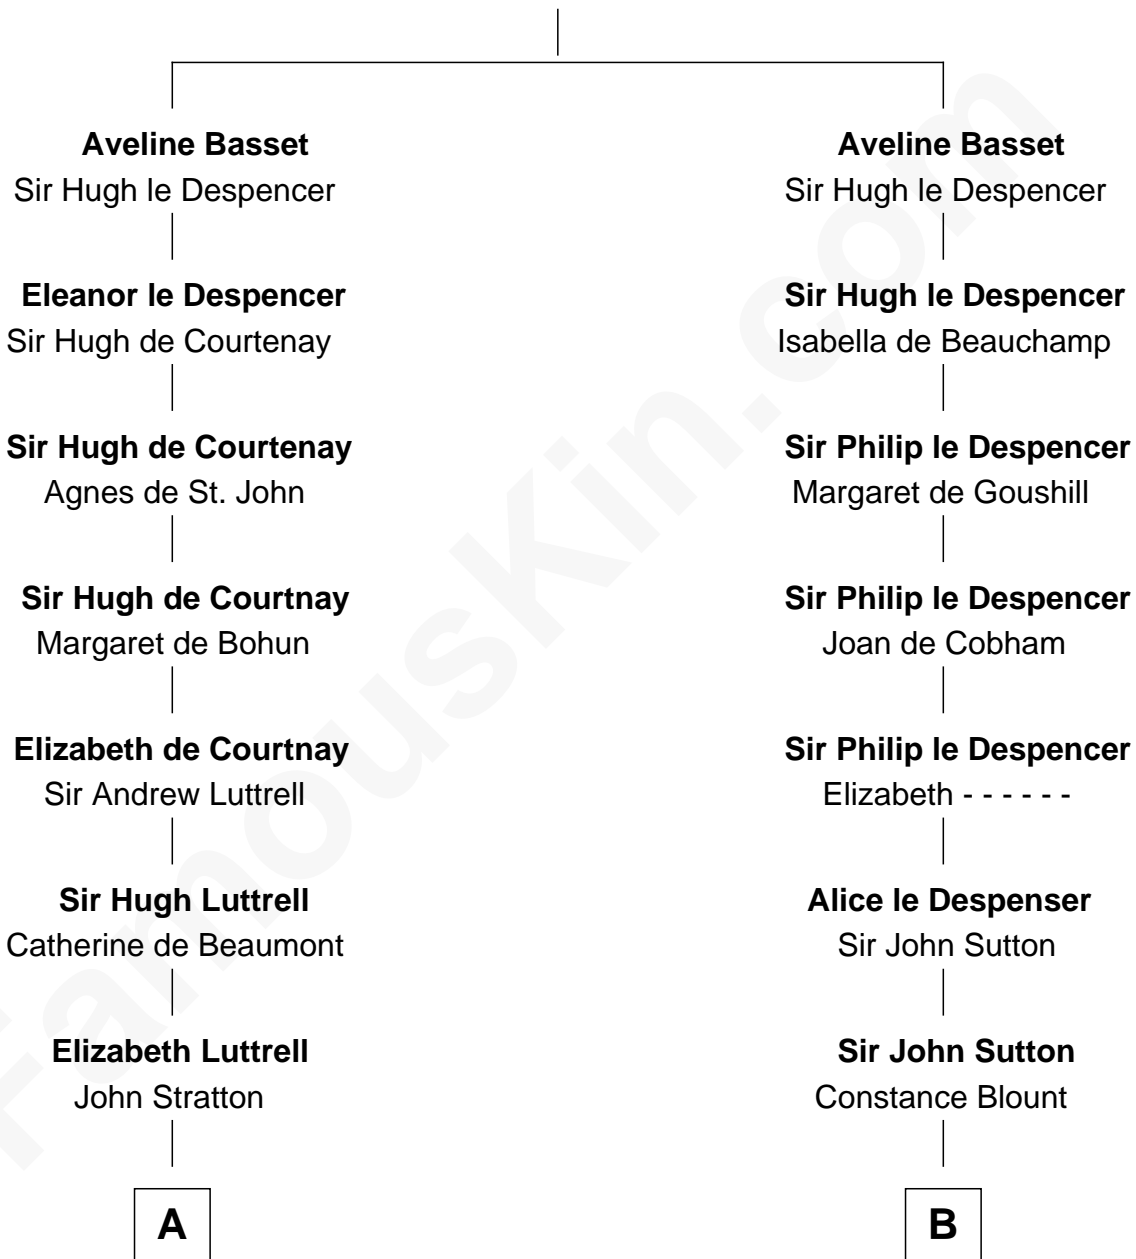

**FamousKin.com**  
**Relationship Chart of**  
**Olivia De Havilland**  
*Movie Actress*

17th cousin 4 times removed of  
**George Clinton**  
*4th U.S. Vice President*

**Sir Philip Basset**  
 -----

**C**

Richard Molesworth

Catherine Cobb

John Molesworth

Louise Tomkyns

Margaret Letitia Molesworth

Charles Richard De Havilland

Walter Augustus De Havilland

Lillian Augusta Ruse