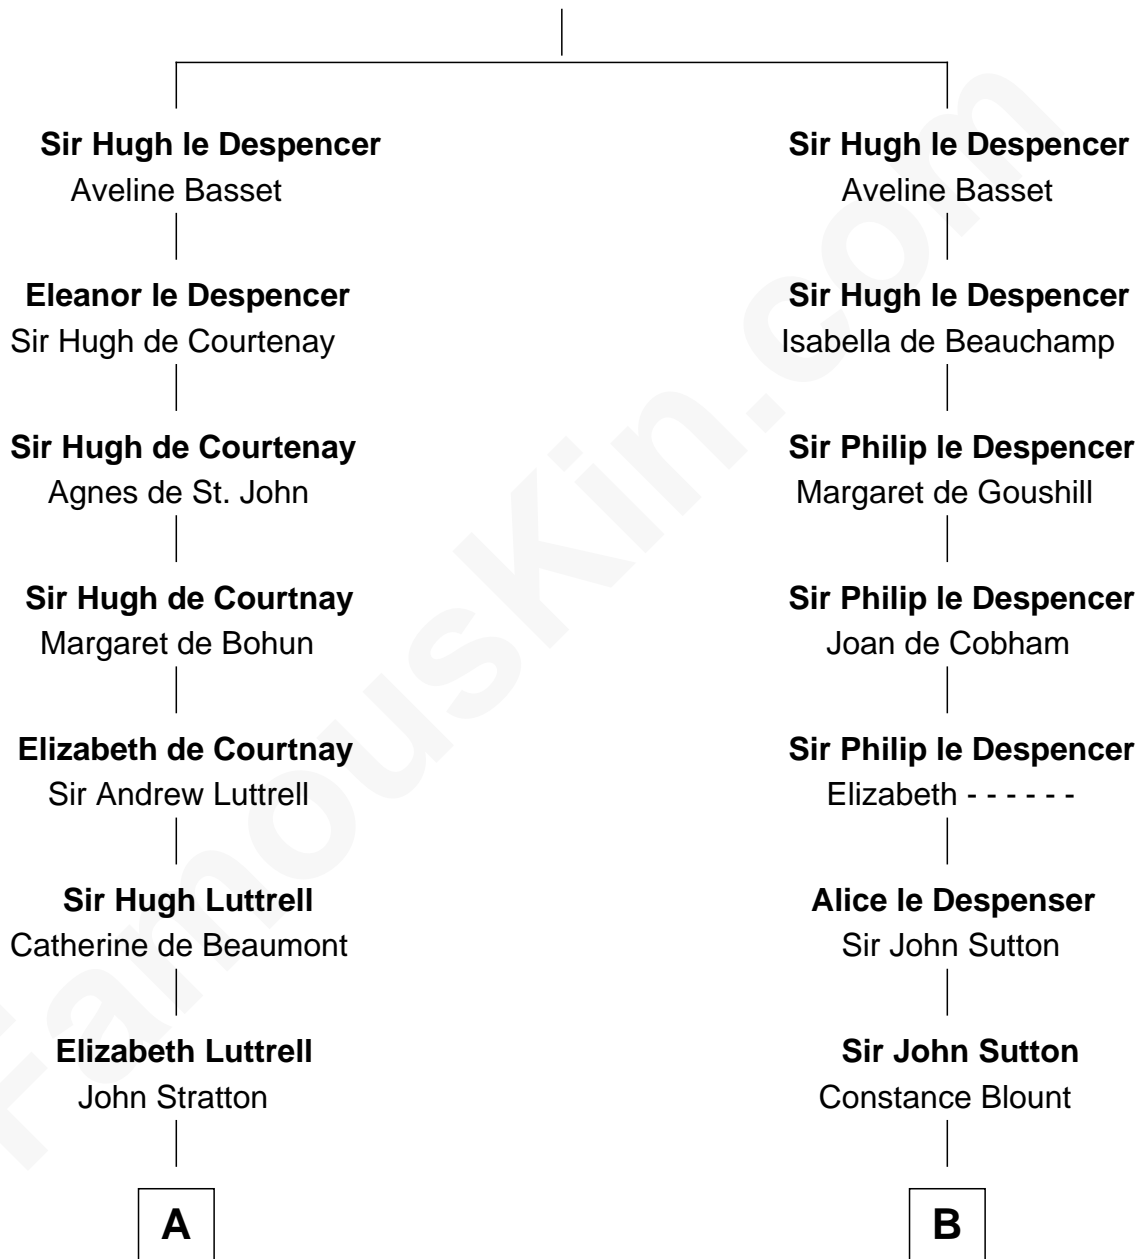

FamousKin.com
Relationship Chart of
Olivia De Havilland
Movie Actress

17th cousin 4 times removed of
George Clinton
4th U.S. Vice President

Sir Hugh le Despencer

C

Richard Molesworth

Catherine Cobb

John Molesworth

Louise Tomkyns

Margaret Letitia Molesworth

Charles Richard De Havilland

Walter Augustus De Havilland

Lillian Augusta Ruse

Olivia De Havilland

Movie Actress

FamousKin.com