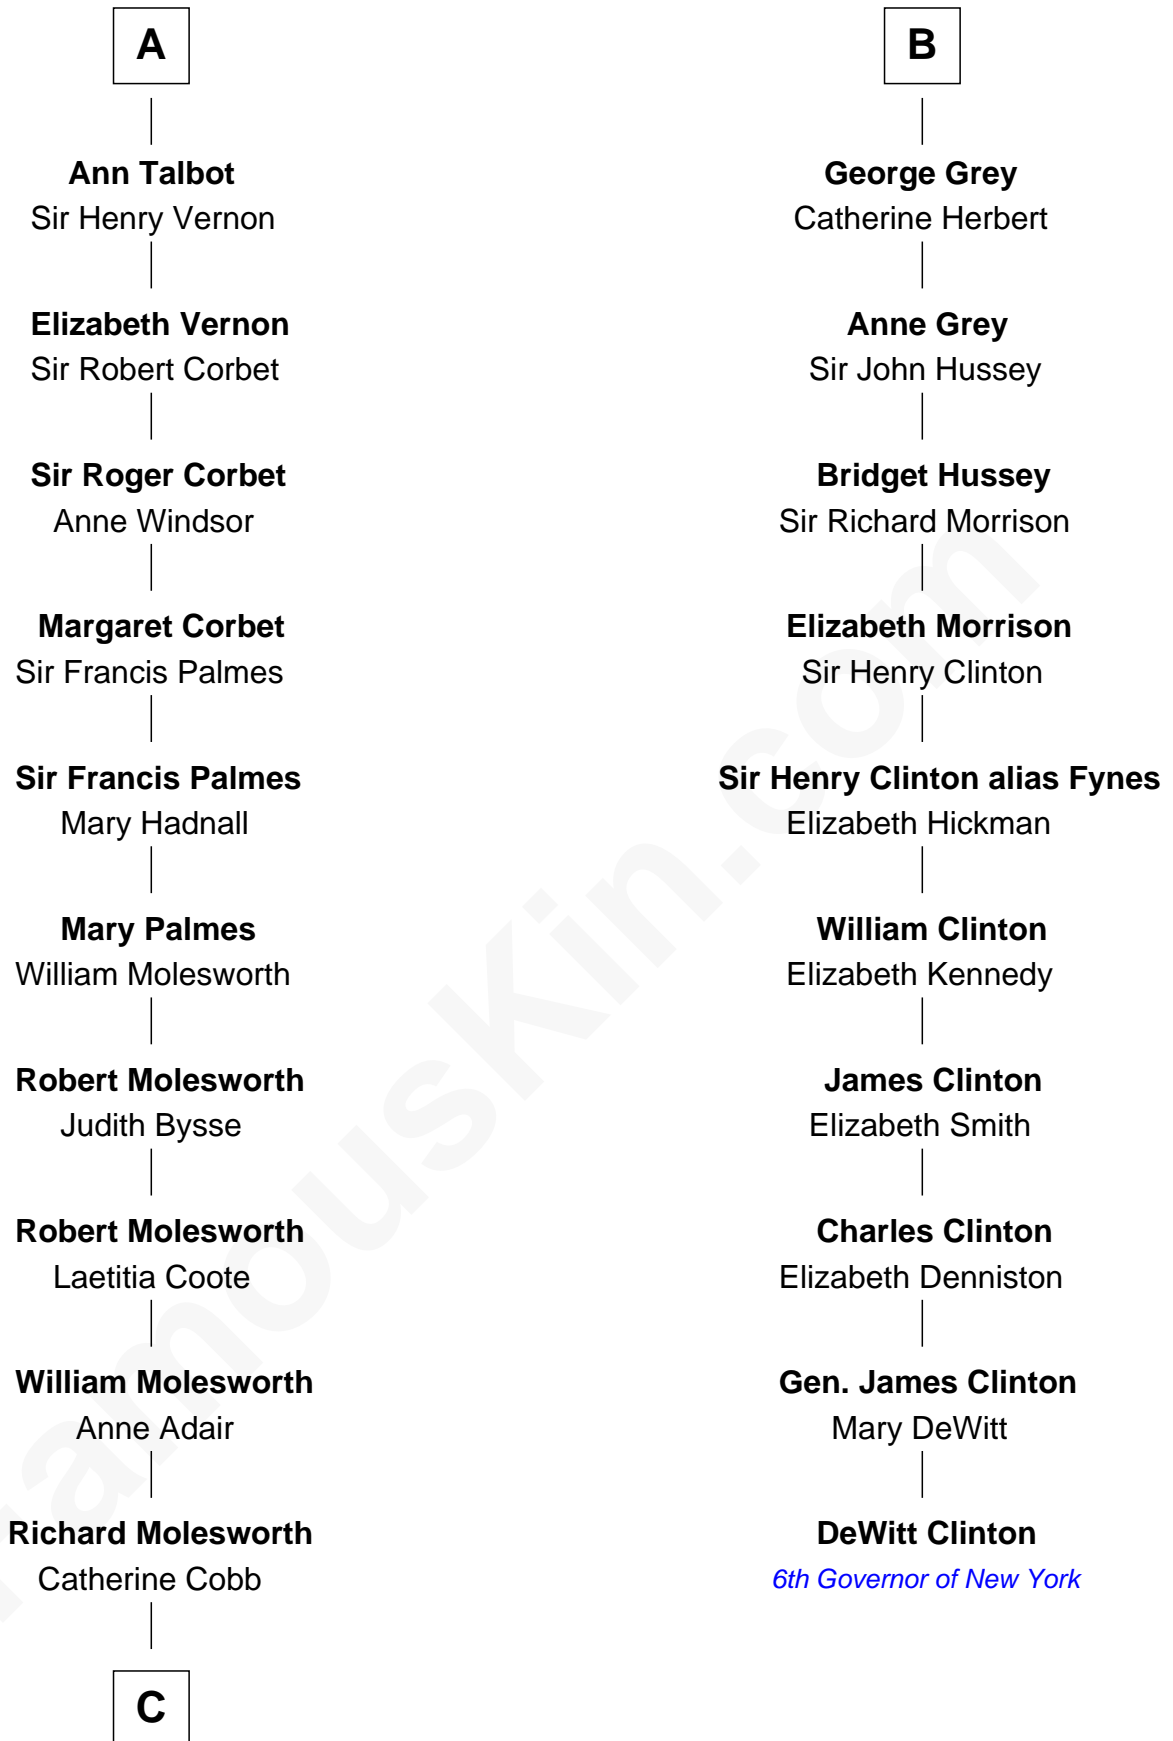

FamousKin.com
Relationship Chart of
Olivia De Havilland
Movie Actress

16th cousin 4 times removed of
DeWitt Clinton
6th Governor of New York

Sir Humphrey de Bohun
Maud of Eu

C

—
John Molesworth

Louise Tomkyns

—
Margaret Letitia Molesworth

Charles Richard De Havilland

—
Walter Augustus De Havilland

Lillian Augusta Ruse

—
Olivia De Havilland

Movie Actress

FamousKin.com