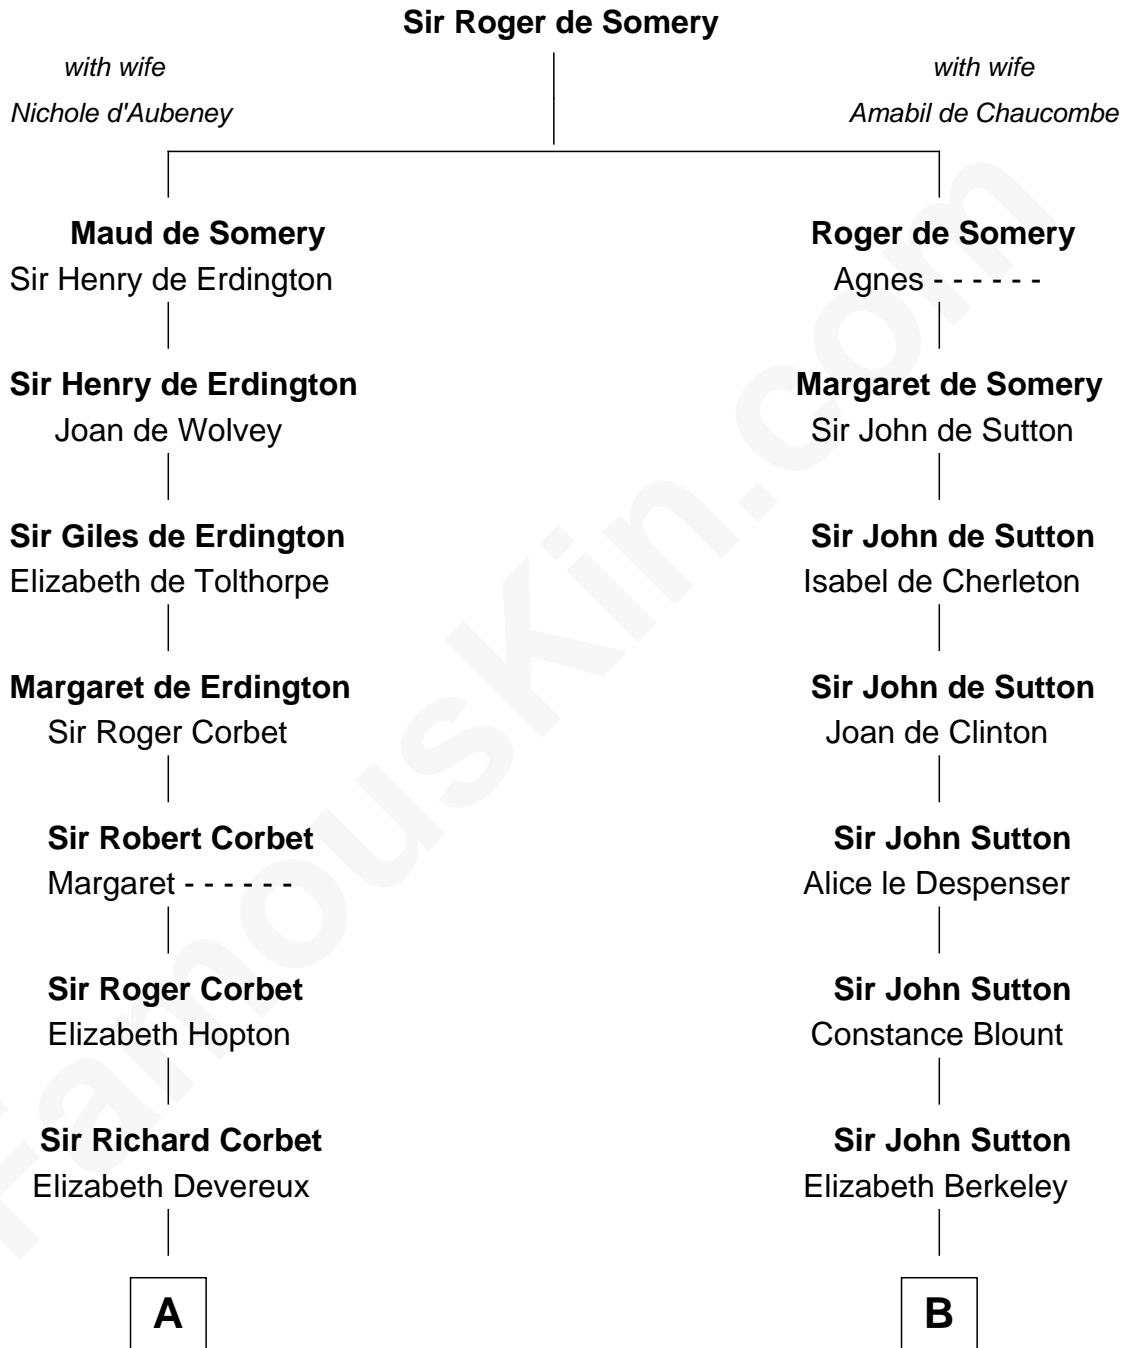

FamousKin.com
Relationship Chart of
Olivia De Havilland
Movie Actress

17th cousin 2 times removed of
DeWitt Clinton
6th Governor of New York

C

Margaret Letitia Molesworth

Charles Richard De Havilland

Walter Augustus De Havilland

Lillian Augusta Ruse

Olivia De Havilland

Movie Actress

FamousKin.com