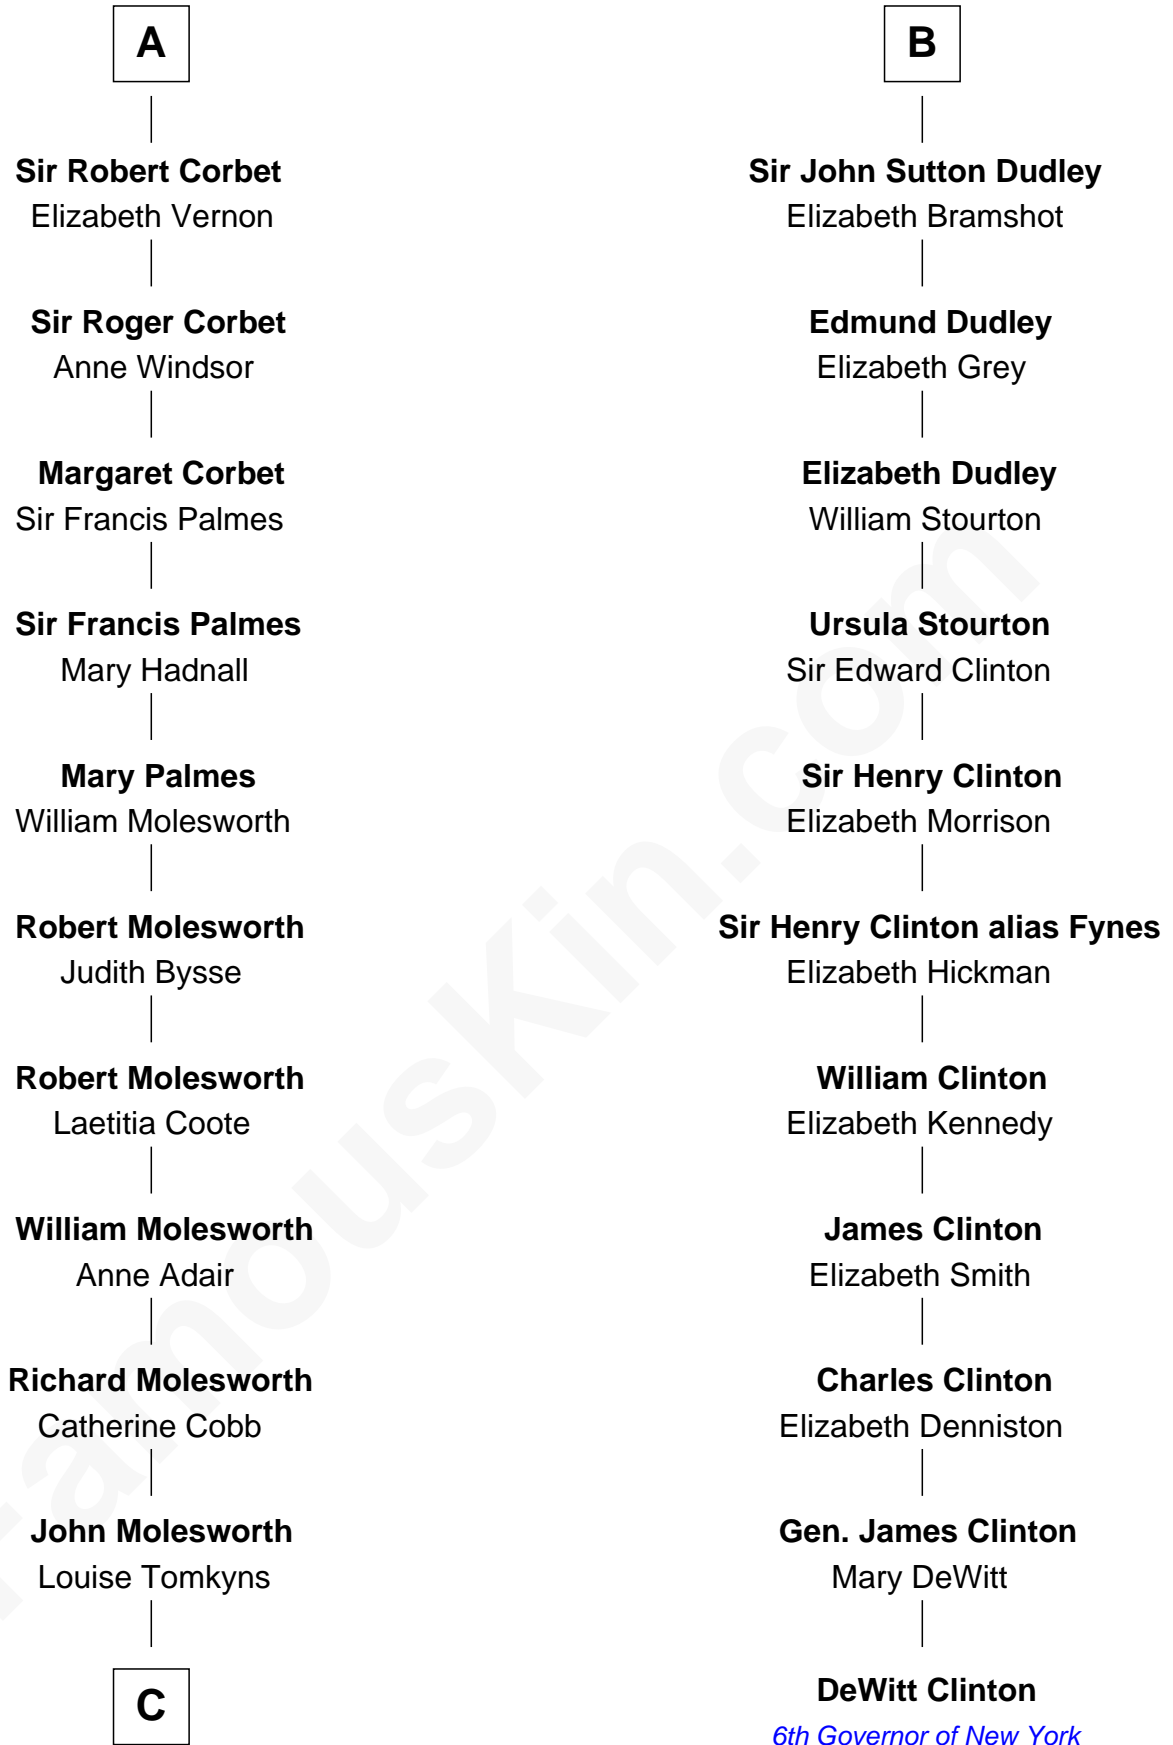

FamousKin.com
Relationship Chart of
Olivia De Havilland
Movie Actress

17th cousin 2 times removed of
DeWitt Clinton
6th Governor of New York

C

Margaret Letitia Molesworth

Charles Richard De Havilland

Walter Augustus De Havilland