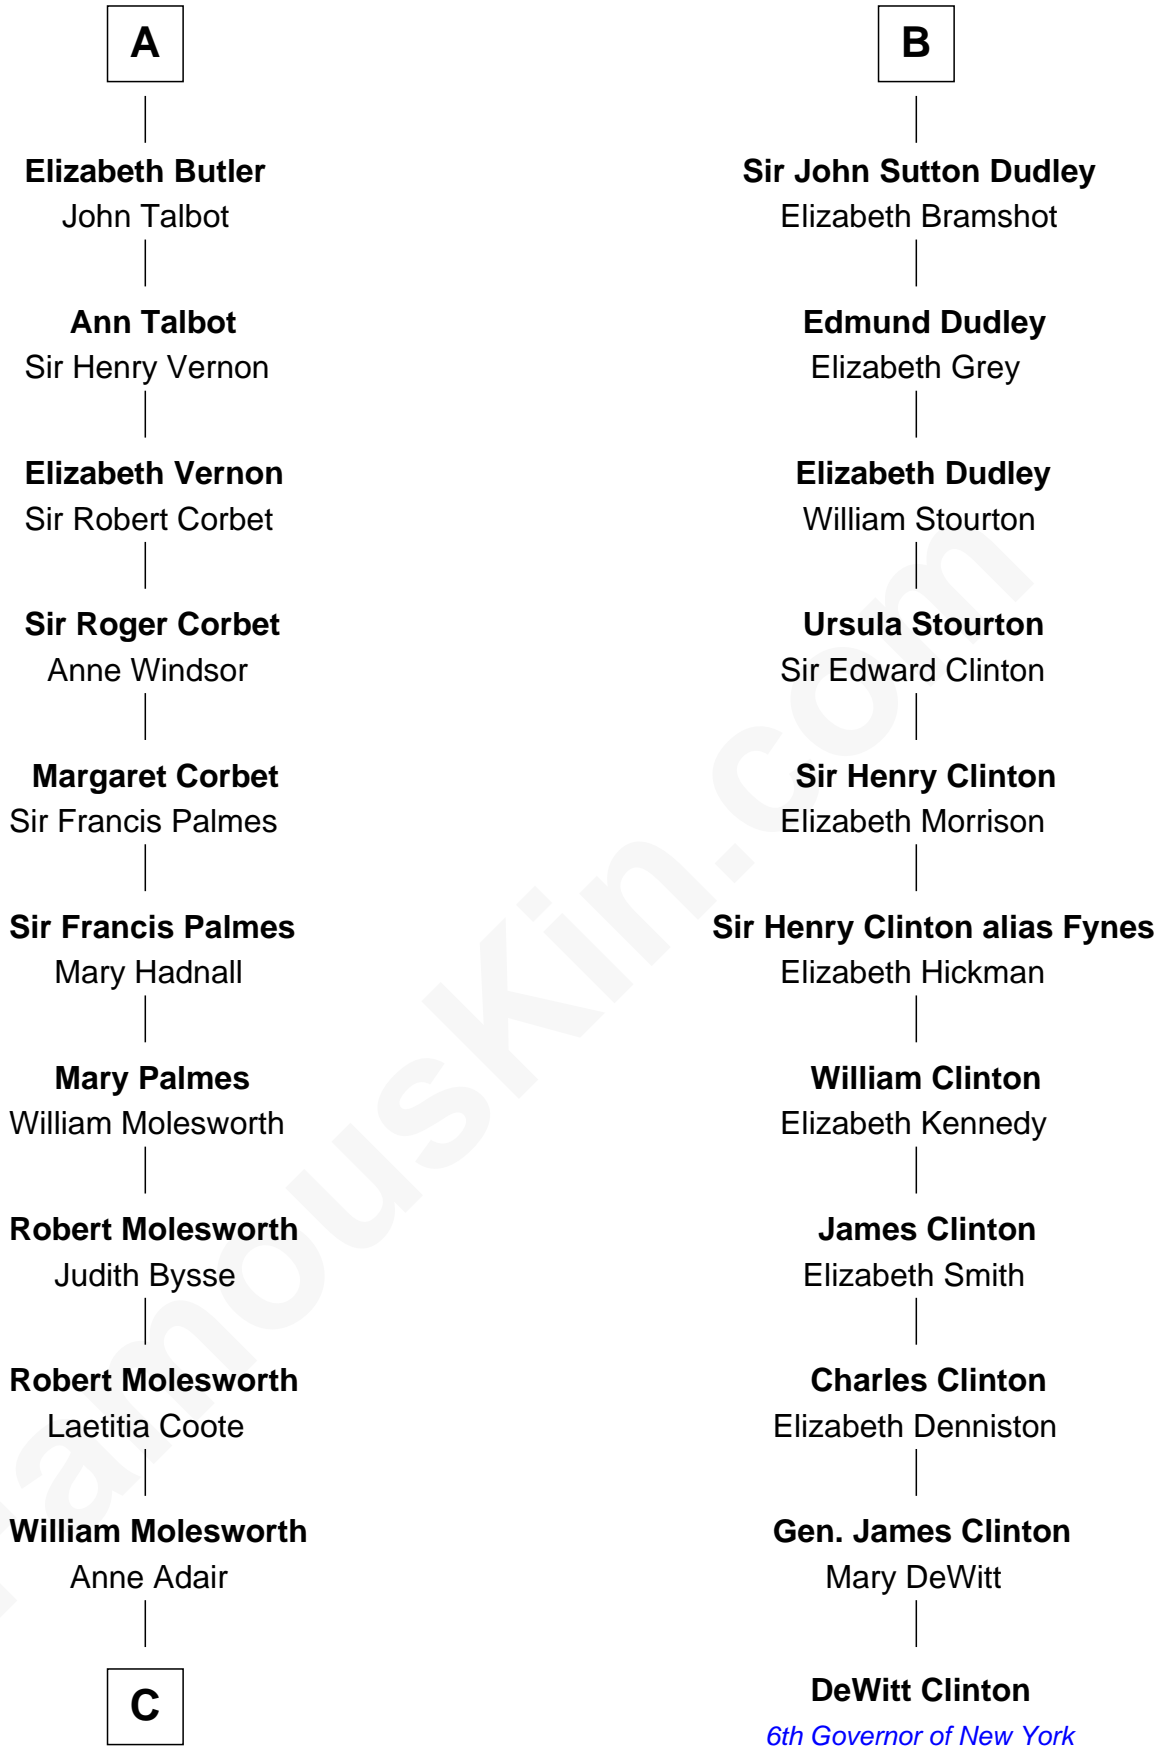

**FamousKin.com**  
**Relationship Chart of**  
**Olivia De Havilland**  
*Movie Actress*

**17th cousin 4 times removed of**  
**DeWitt Clinton**  
*6th Governor of New York*

**C**

Richard Molesworth

Catherine Cobb

John Molesworth

Louise Tomkyns

Margaret Letitia Molesworth

Charles Richard De Havilland

Walter Augustus De Havilland

Lillian Augusta Ruse

Olivia De Havilland

*Movie Actress*