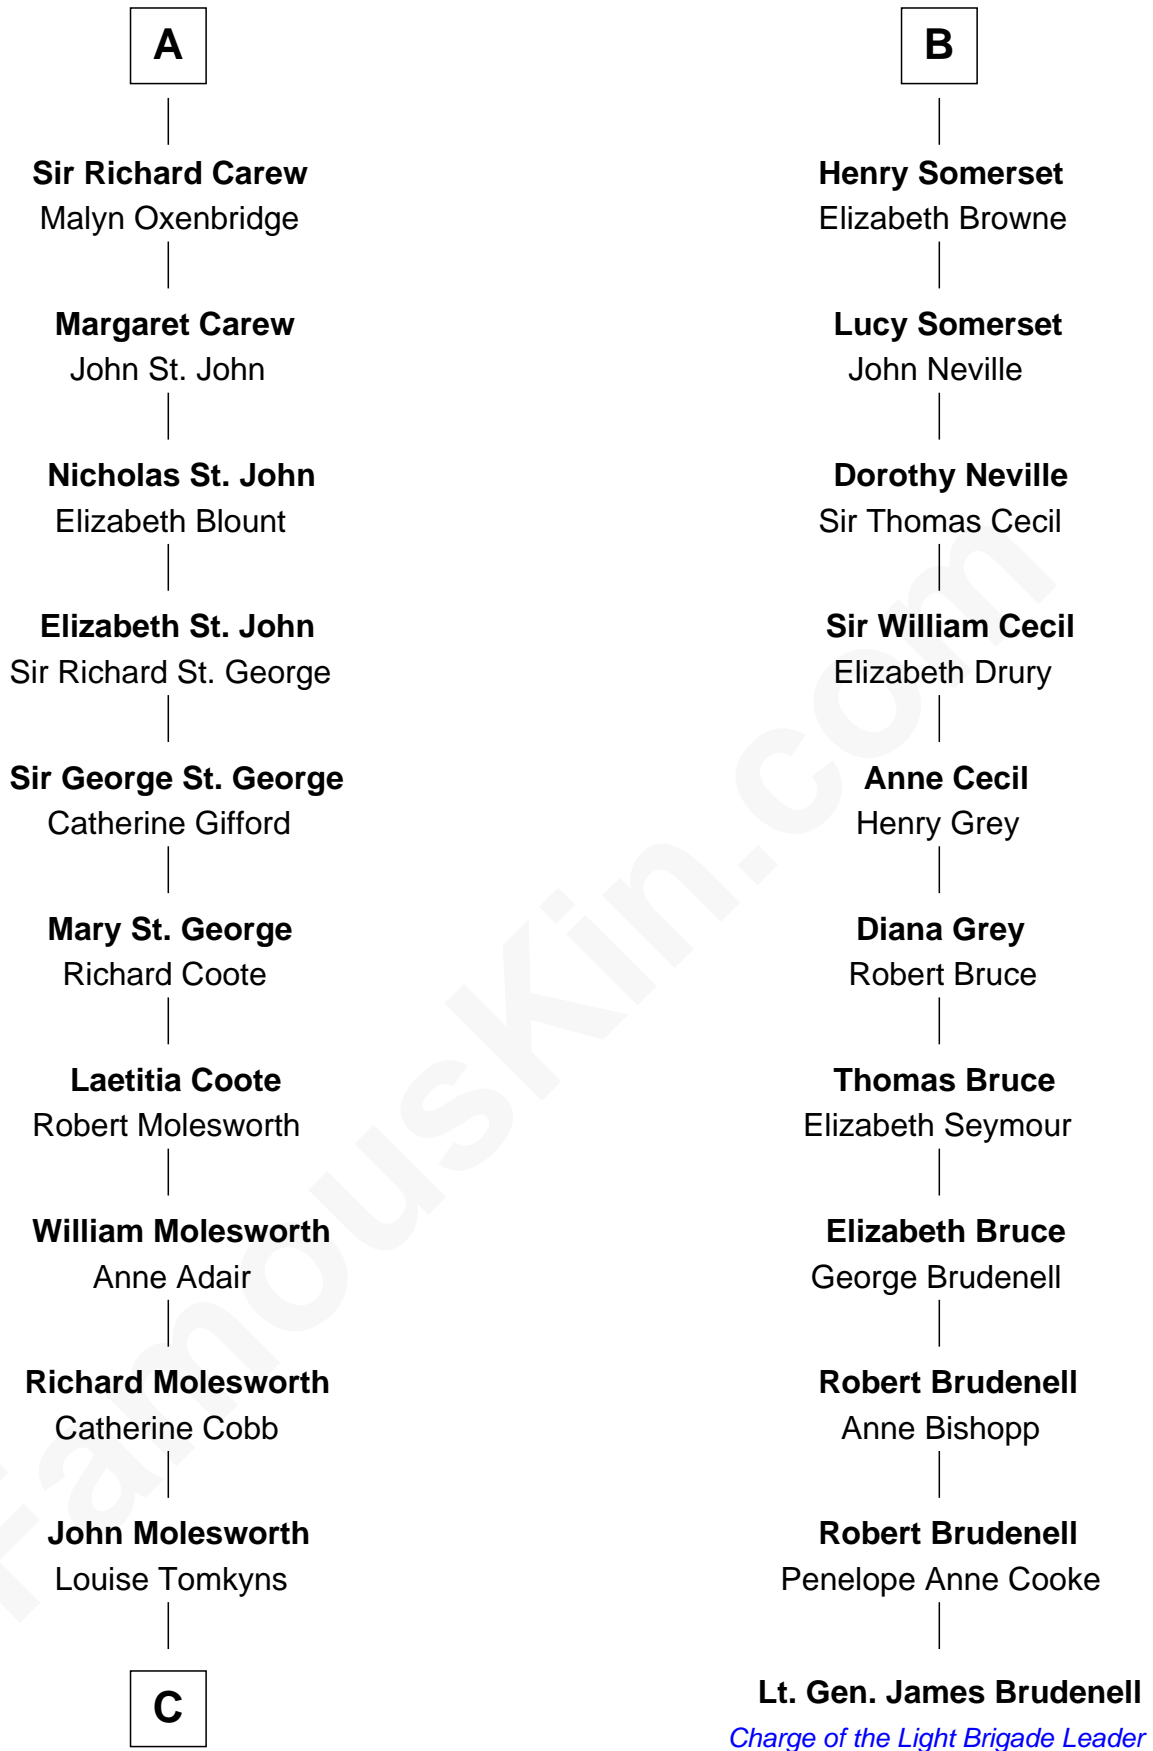

FamousKin.com
Relationship Chart of
Olivia De Havilland
Movie Actress

17th cousin 2 times removed of
Lt. Gen. James Brudenell
Leader of the "Charge of the Light Brigade"

C

Margaret Letitia Molesworth

Charles Richard De Havilland

Walter Augustus De Havilland

Lillian Augusta Ruse

Olivia De Havilland

Movie Actress

FamousKin.com