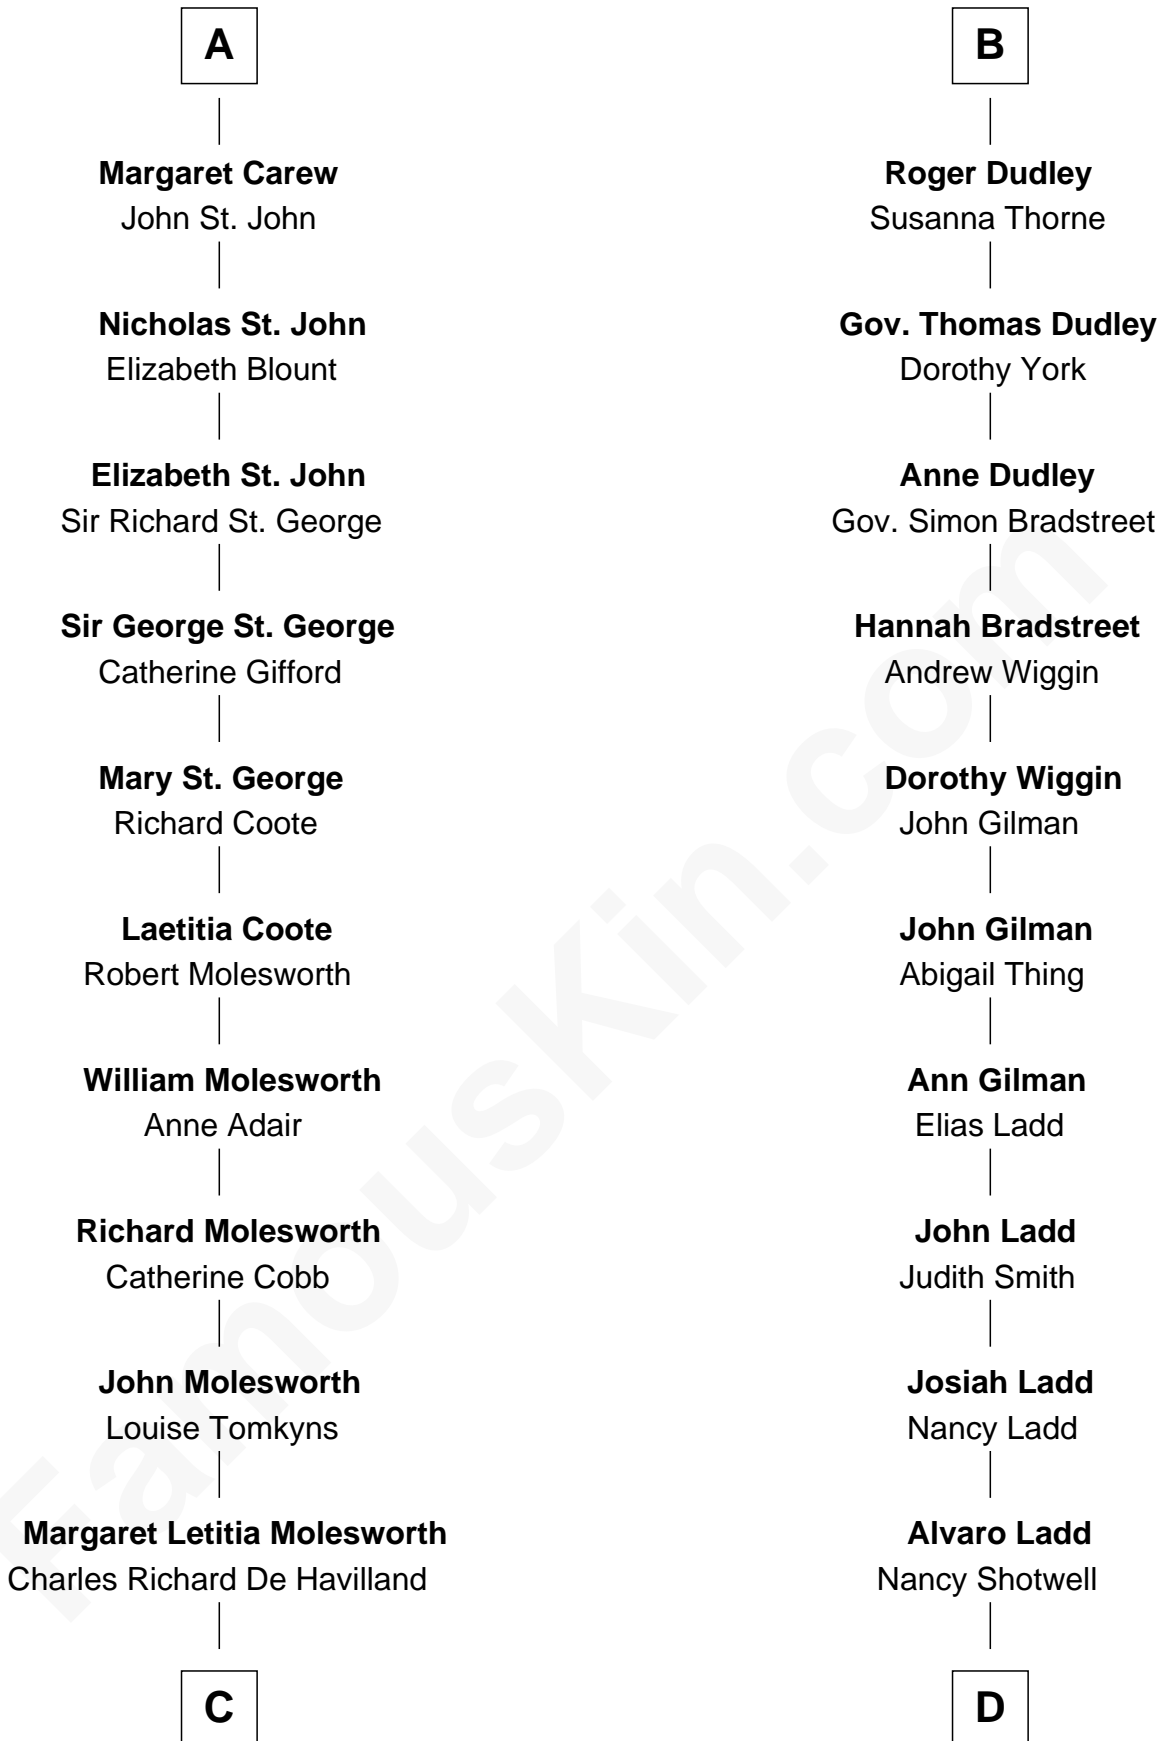

## Relationship Chart of

### Olivia De Havilland

Movie Actress

18th cousin 1 time removed of

**Alan Ladd**  
Movie Actor

**C**

**Walter Augustus De Havilland**

Lillian Augusta Ruse

**Olivia De Havilland**

*Movie Actress*

**D**

**Oscar F. Ladd**

Julia Henrietta Meigs

**Alan Harwood Ladd**

Selina Raleigh

**Alan Ladd**

*Movie Actor*