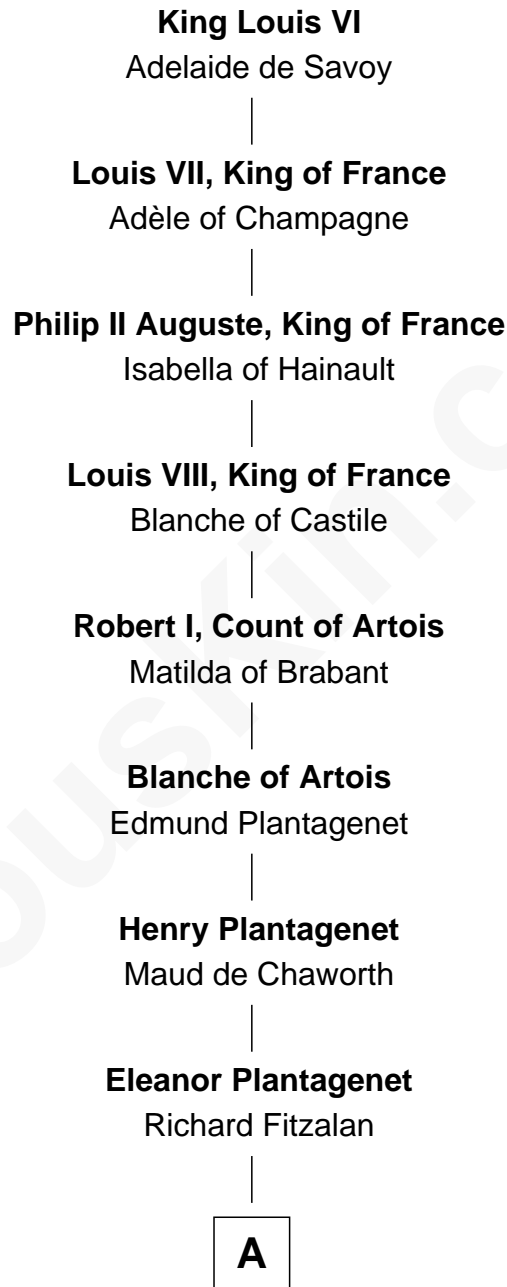

FamousKin.com Relationship Chart of

Olivia De Havilland

Movie Actress

23rd Great-granddaughter of

King Louis VI

King of France

A

—
Sir Richard Fitzalan

Elizabeth de Bohun

—
Joan Fitzalan

Sir William Beauchamp

—
Joan Beauchamp

James Butler

—
Elizabeth Butler

John Talbot

—
Ann Talbot