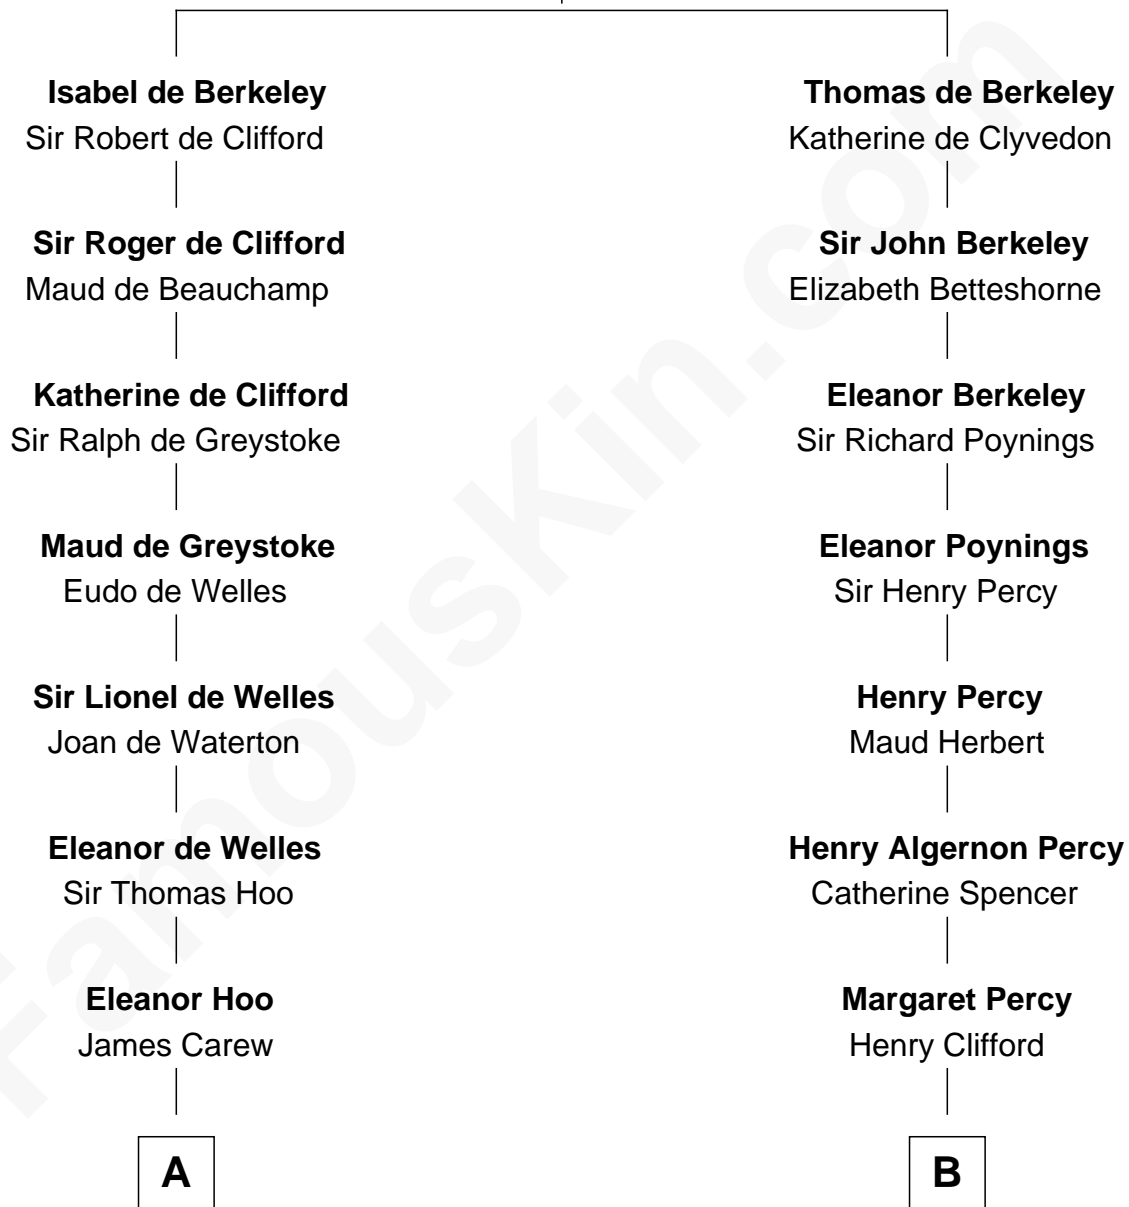

FamousKin.com

Relationship Chart of

Olivia De Havilland

Movie Actress

19th cousin 2 times removed of

Hugh Grant

Movie Actor

Sir Maurice de Berkeley

Eve la Zouche

C

Margaret Letitia Molesworth
Charles Richard De Havilland

Walter Augustus De Havilland
Lillian Augusta Ruse

Olivia De Havilland
Movie Actress

D

Cyril Randolph
Frances Selina Hervey

Felton George Randolph
Emily Margaret Nepean