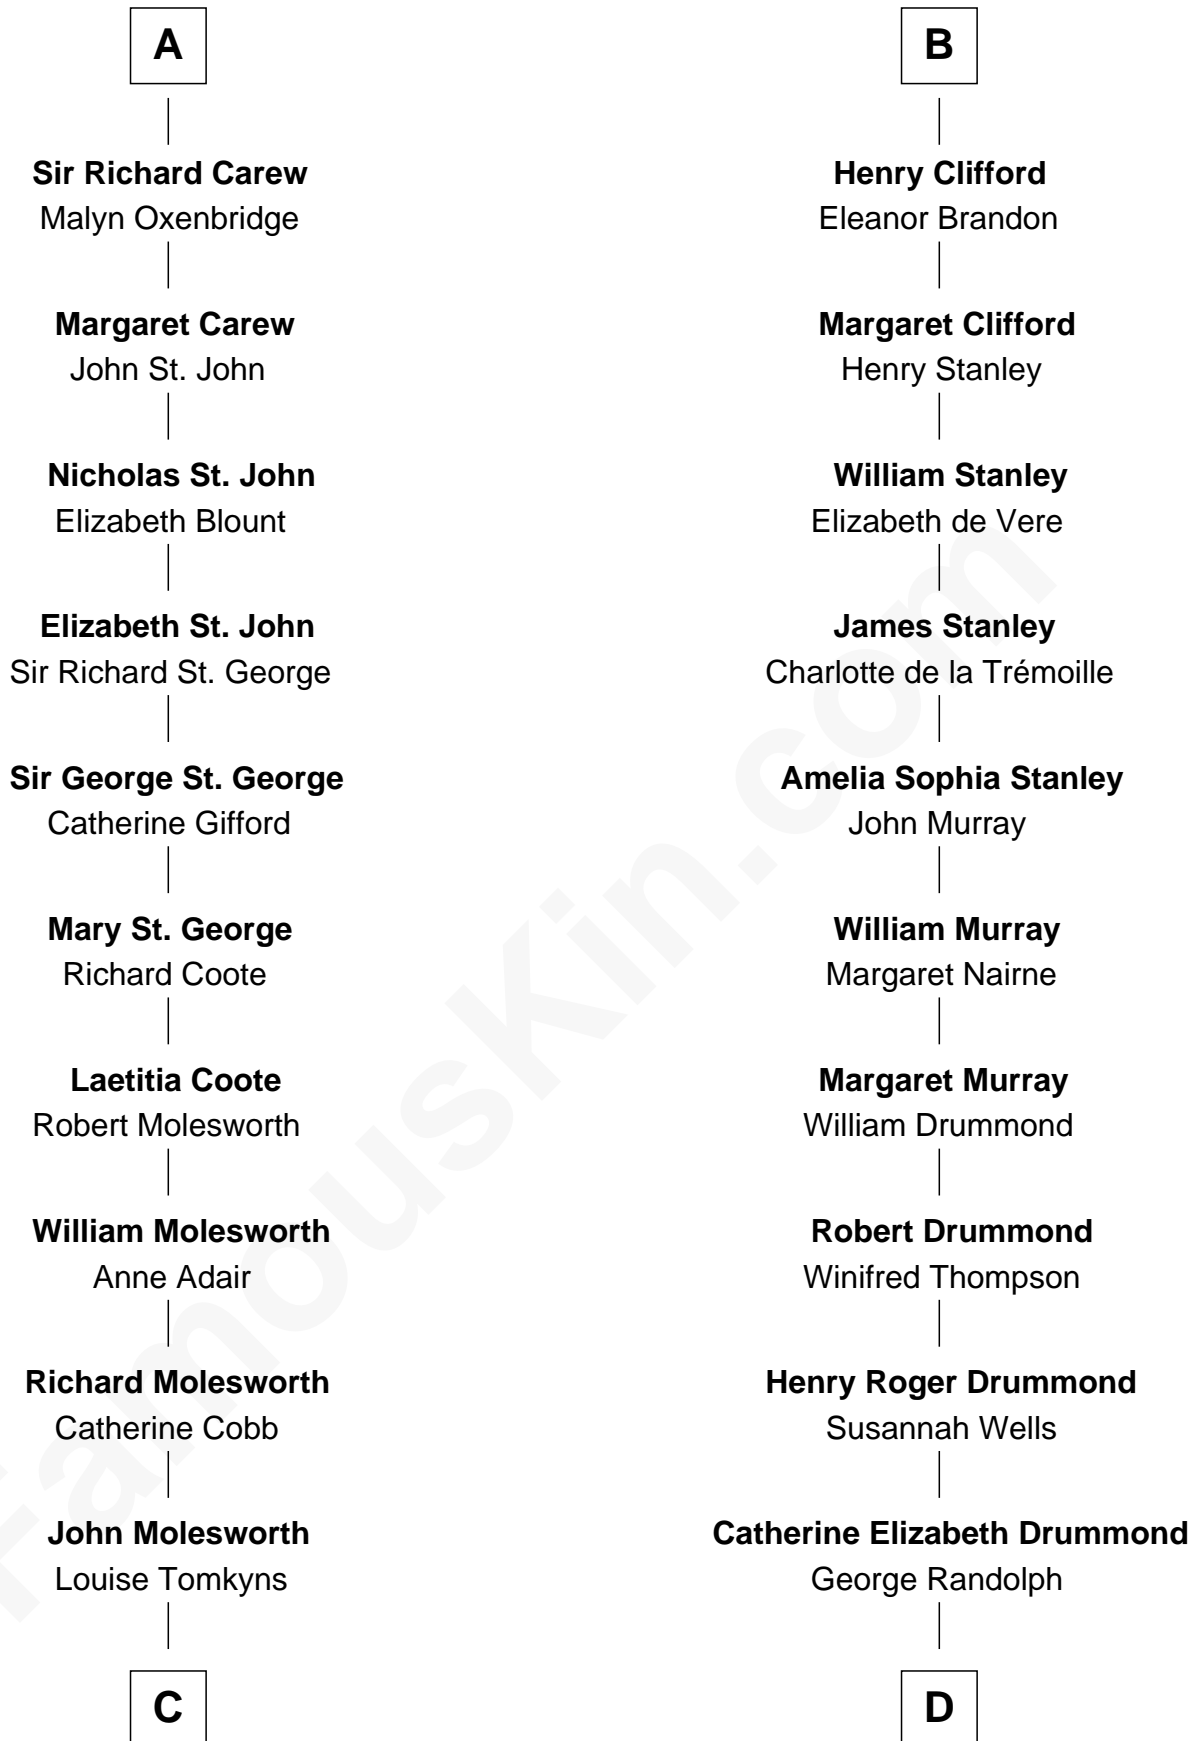

FamousKin.com

Relationship Chart of

Olivia De Havilland

Movie Actress

19th cousin 2 times removed of

Hugh Grant

Movie Actor

Sir Maurice de Berkeley

Eve la Zouche

C

Margaret Letitia Molesworth
Charles Richard De Havilland

Walter Augustus De Havilland
Lillian Augusta Ruse

Olivia De Havilland
Movie Actress

D

Cyril Randolph
Frances Selina Hervey

Felton George Randolph
Emily Margaret Nepean