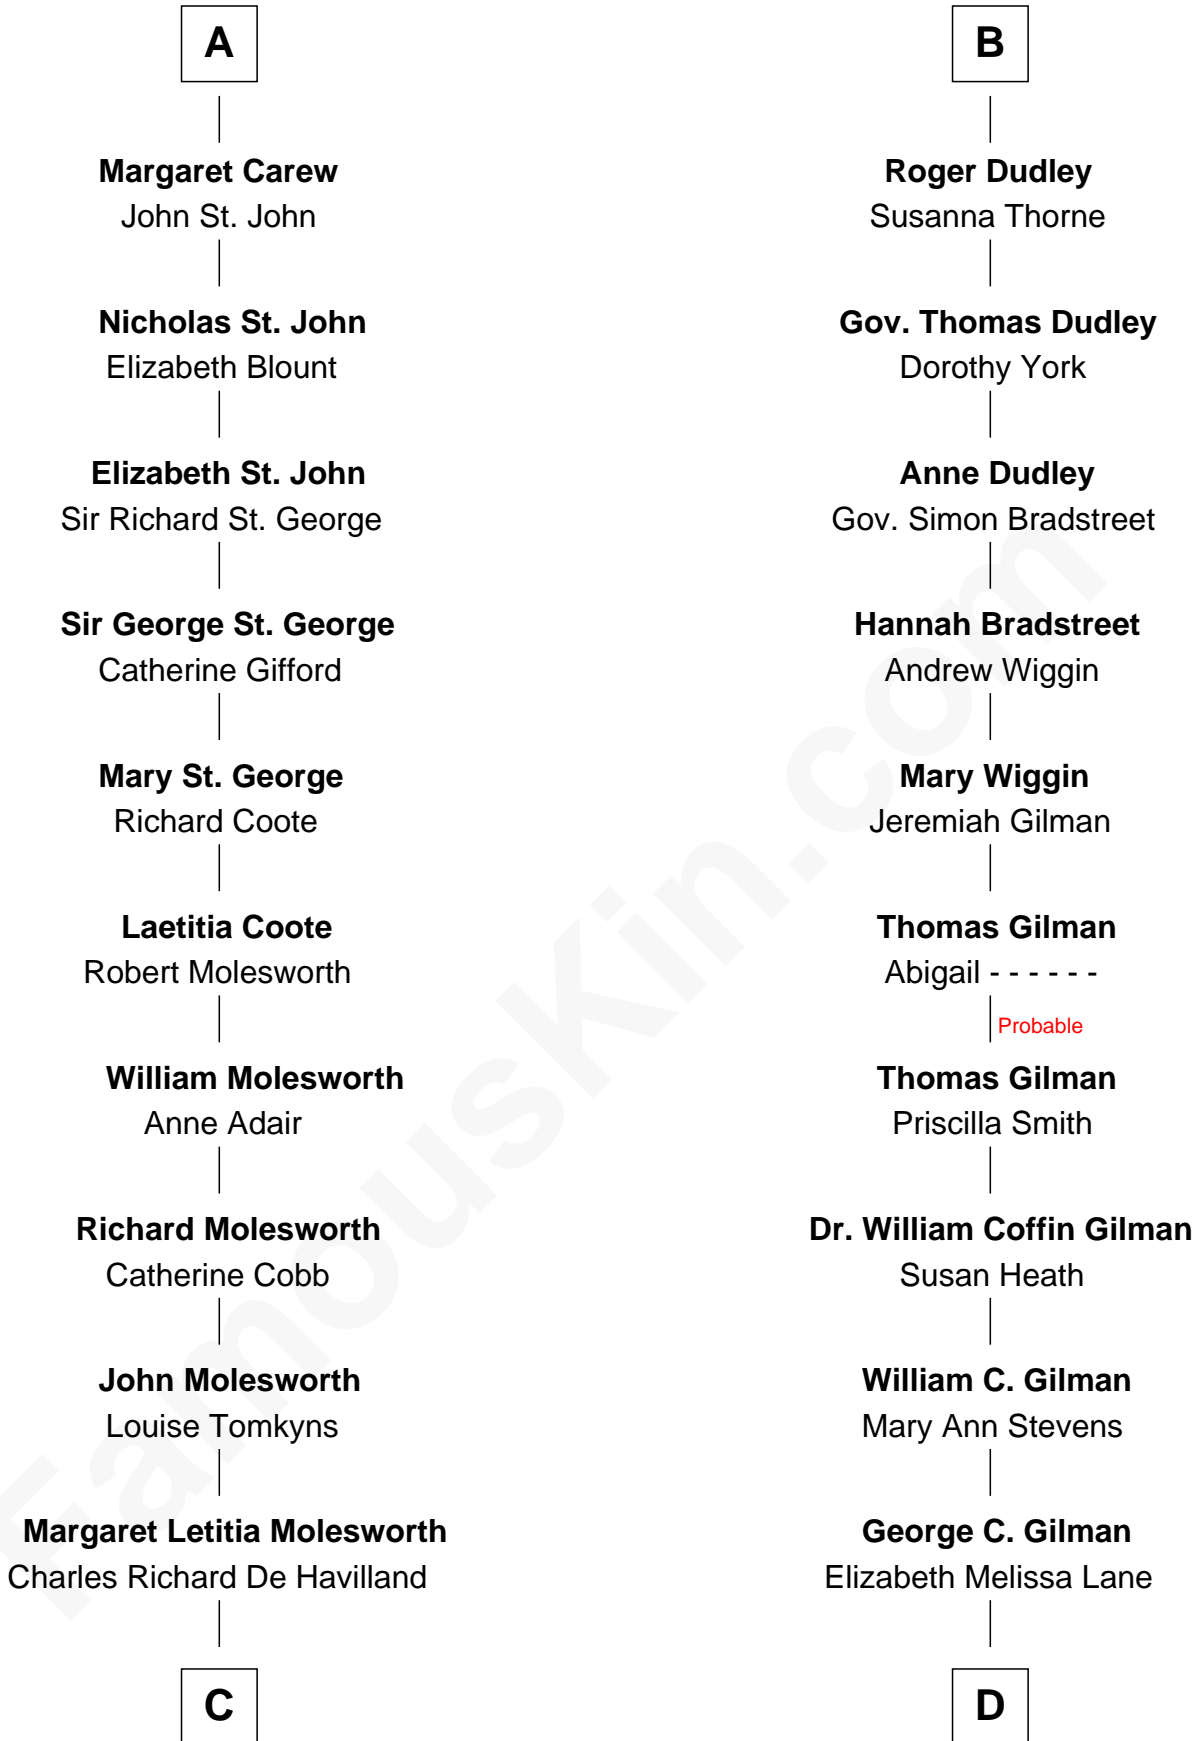

FamousKin.com
Relationship Chart of
Olivia De Havilland
Movie Actress

18th cousin 1 time removed of
George Hamilton
TV and Movie Actor

C

Walter Augustus De Havilland

Lillian Augusta Ruse

Olivia De Havilland

Movie Actress

D

Lillian C. Gilman

Harry Fuller Hamilton

George William Hamilton

Anne Lucille Stevens

George Hamilton

TV and Movie Actor