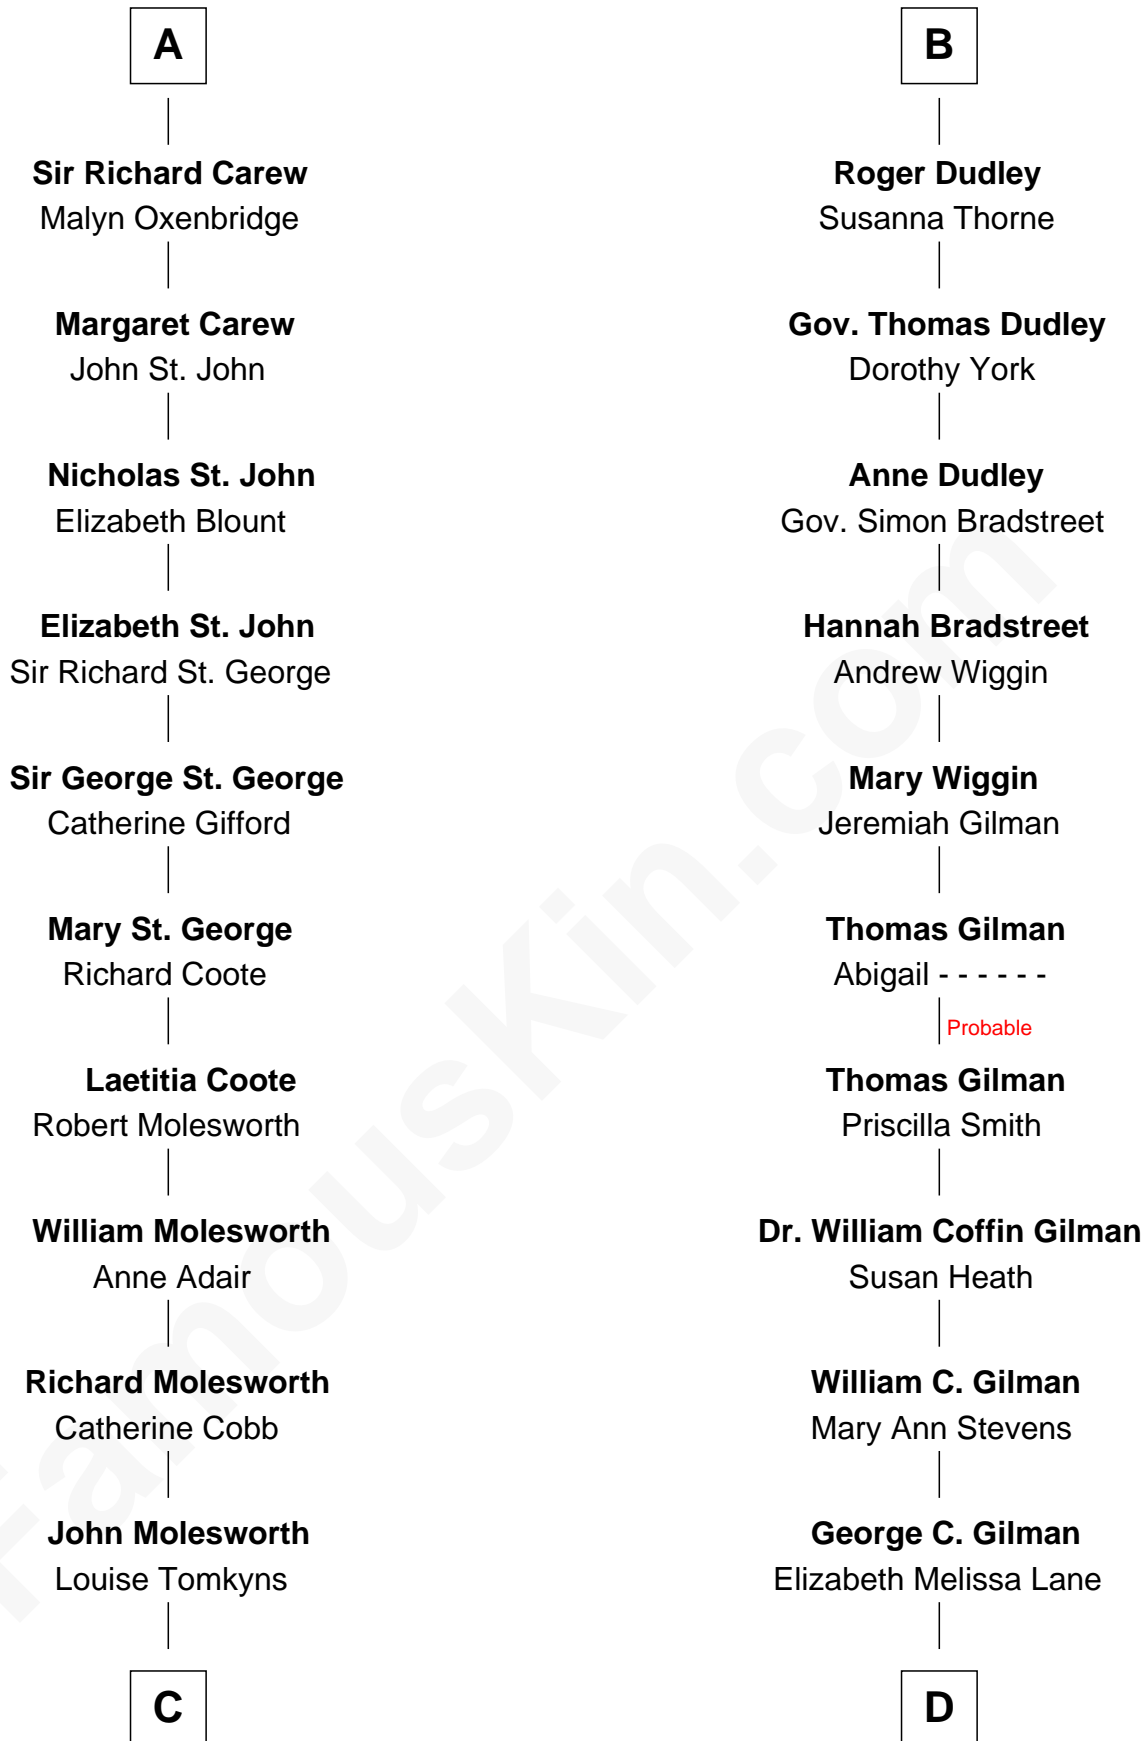

FamousKin.com Relationship Chart of

Olivia De Havilland

Movie Actress

19th cousin of

George Hamilton

TV and Movie Actor

Sir Maurice de Berkeley

Eve la Zouche

C

Margaret Letitia Molesworth
Charles Richard De Havilland

Walter Augustus De Havilland
Lillian Augusta Ruse

Olivia De Havilland
Movie Actress

D

Lillian C. Gilman
Harry Fuller Hamilton

George William Hamilton
Anne Lucille Stevens