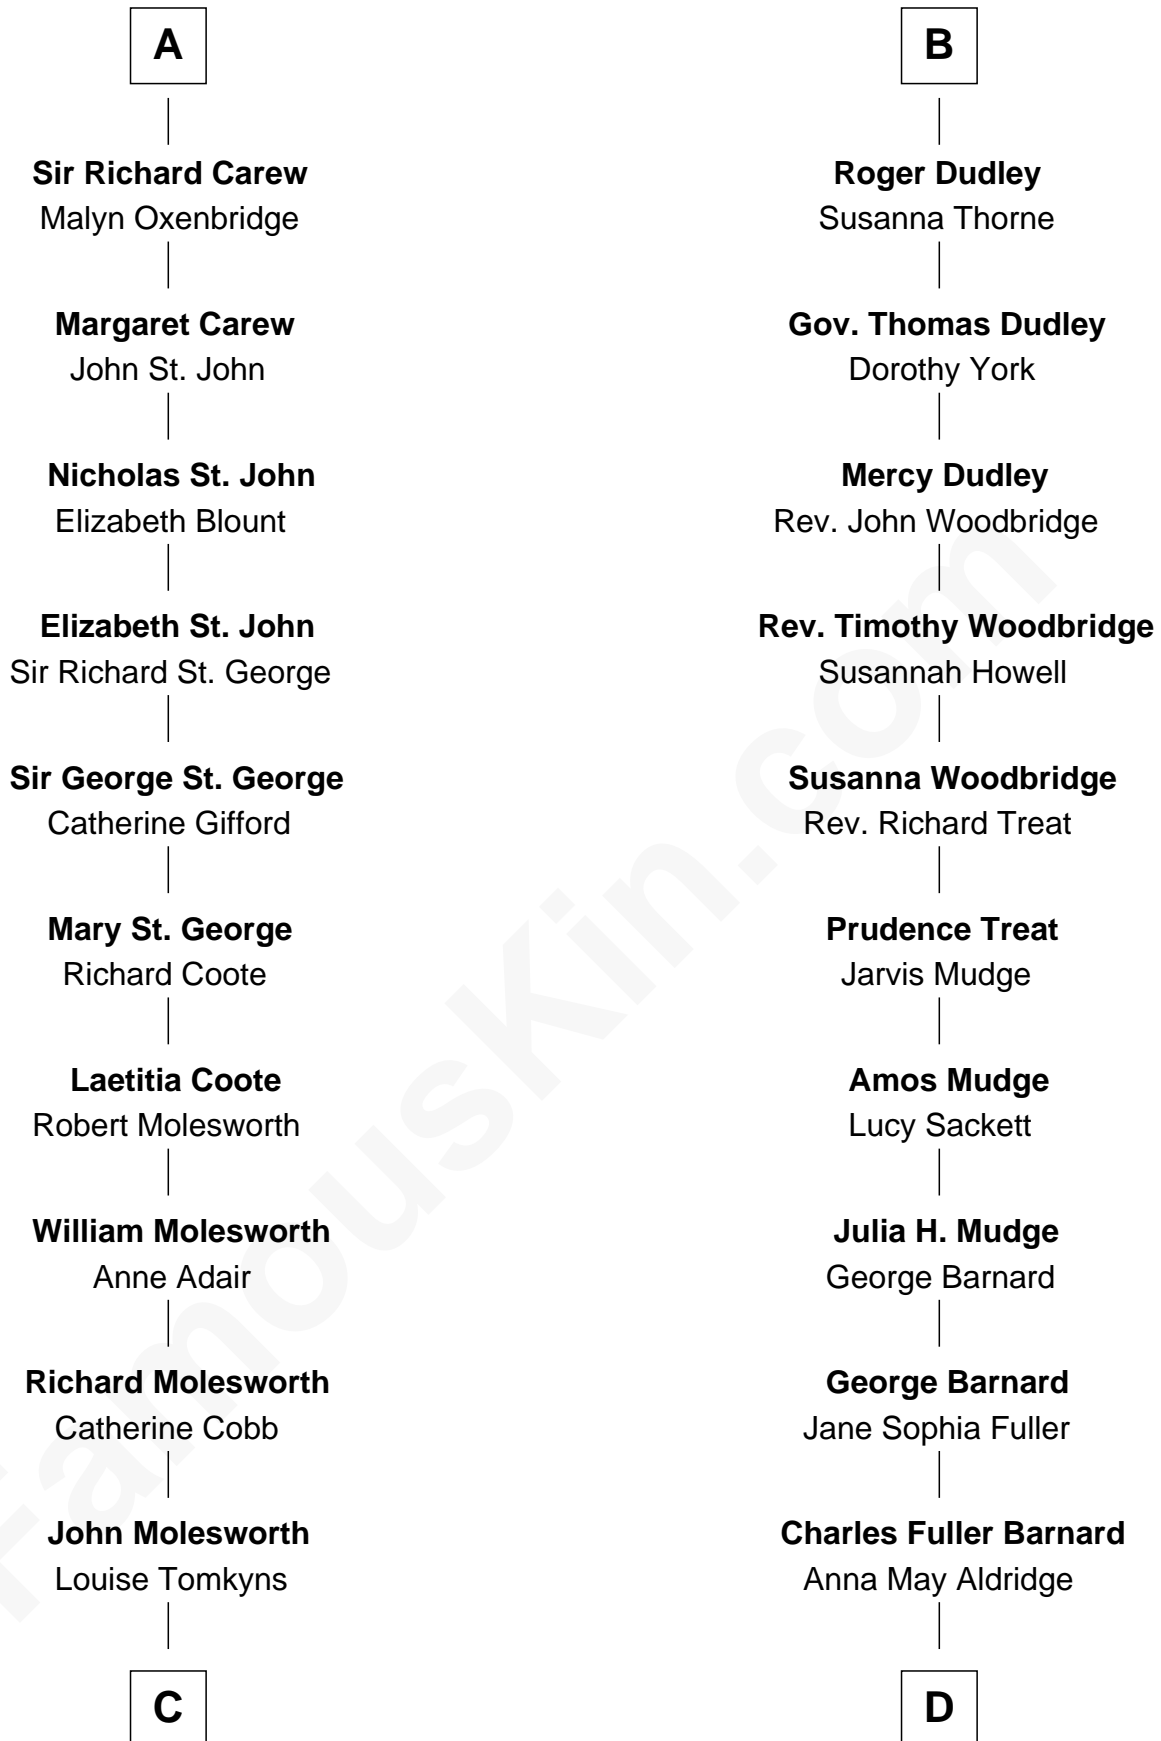

FamousKin.com
Relationship Chart of
Olivia De Havilland
Movie Actress

18th cousin 1 time removed of
Dick Clark
Radio and TV Host

Sir Maurice de Berkeley
 Eve la Zouche

FamousKin.com