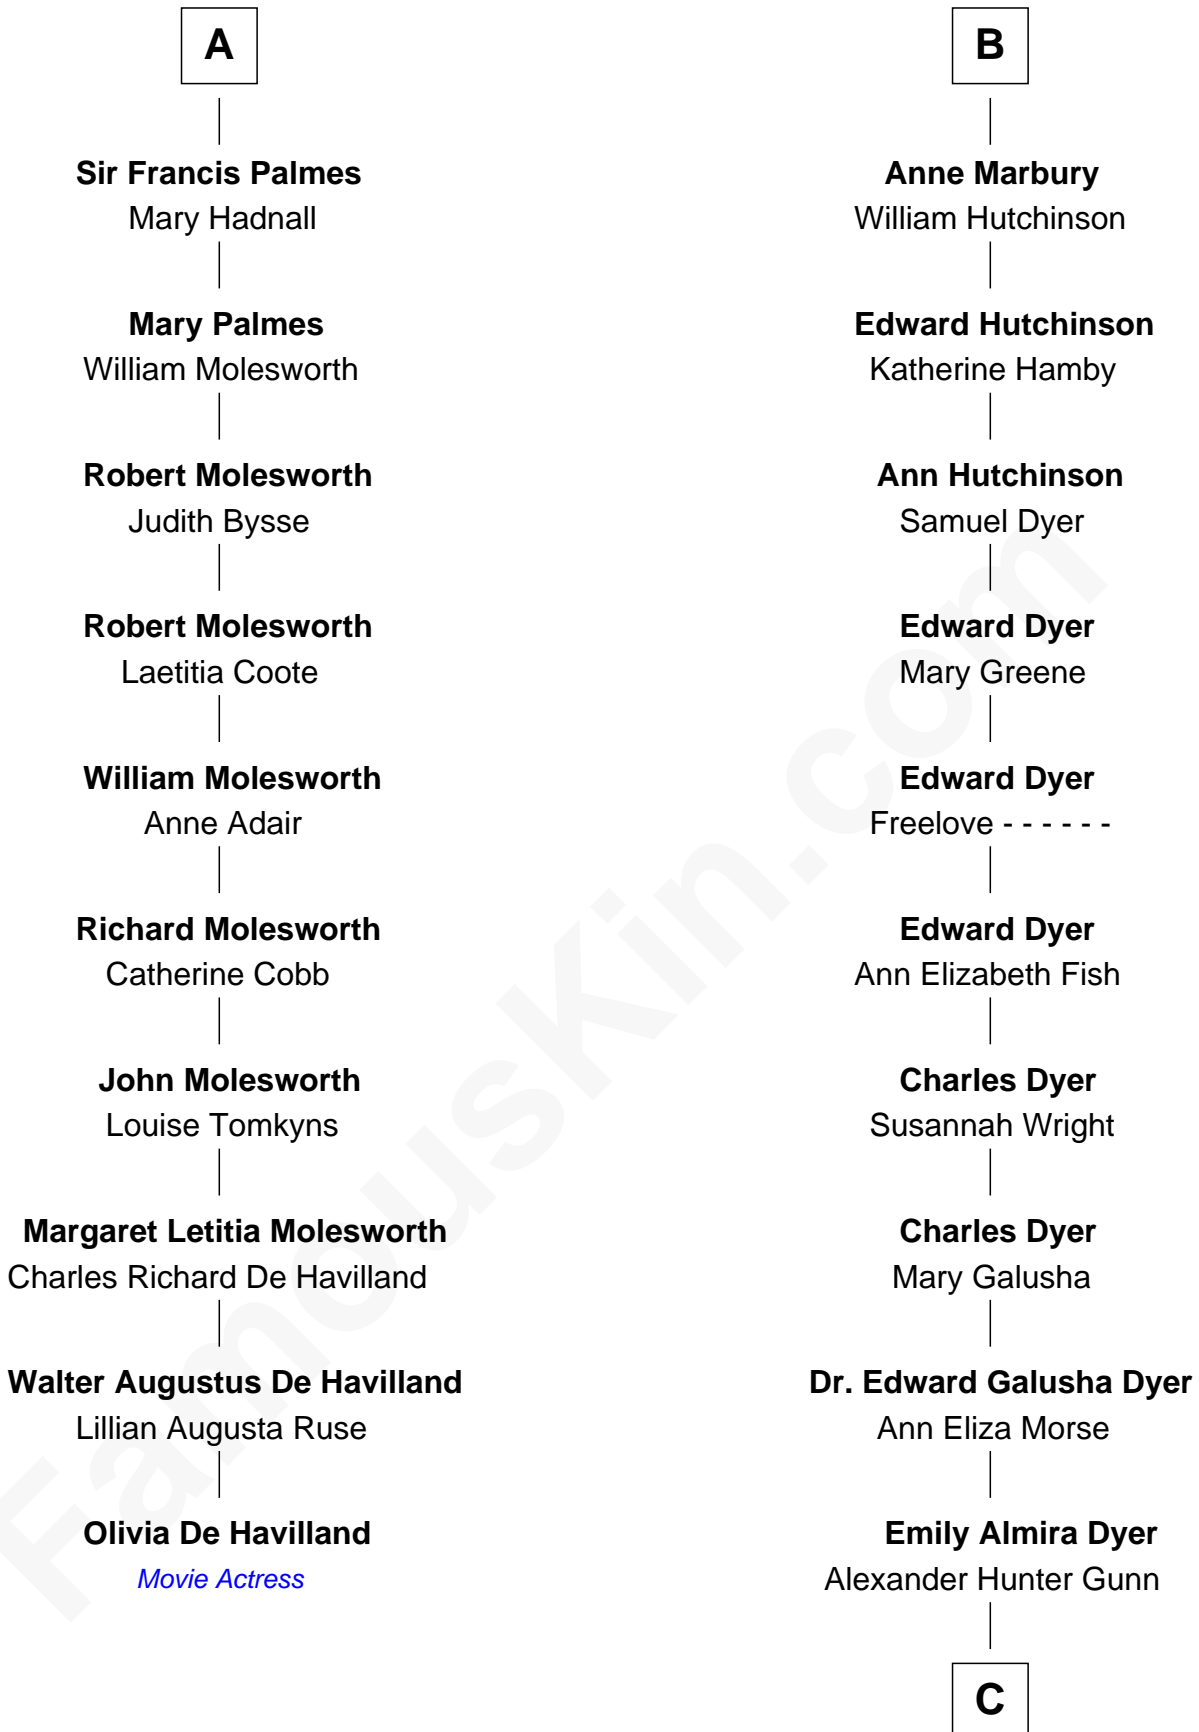

FamousKin.com
Relationship Chart of
Olivia De Havilland
Movie Actress

16th cousin 4 times removed of

Elisabeth Shue
TV and Movie Actress

Robert de Ferrers
 Margaret Despencer

C

Alexander Hunter Gunn
Harriet Grace Brewster Willcox

Mary Brewster Gunn
Adoniram Judson Wells

Anne Brewster Wells
James William Shue

Elisabeth Shue
TV and Movie Actress