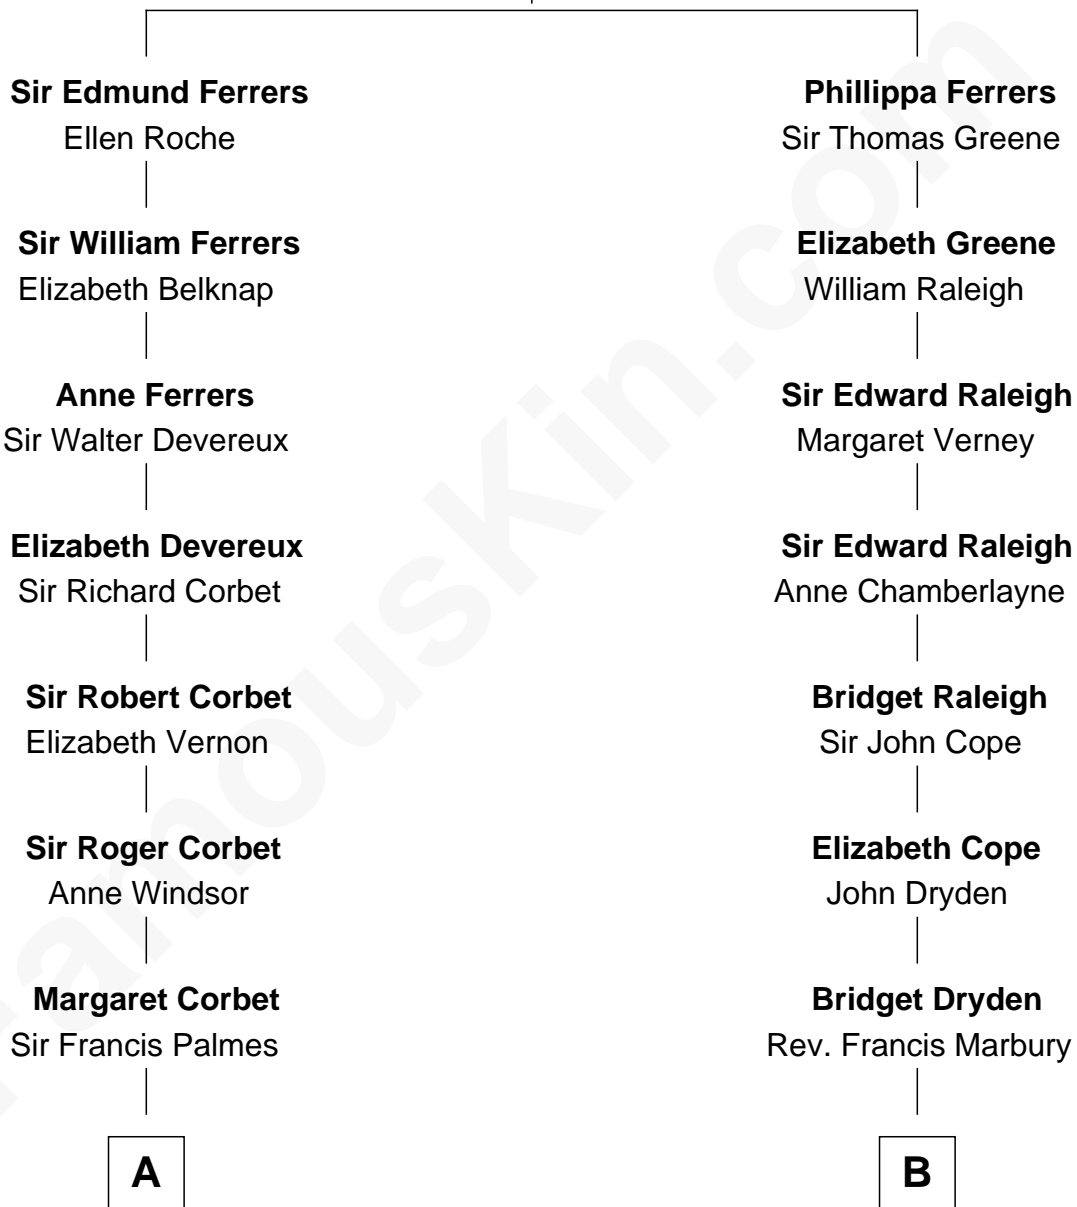

FamousKin.com
Relationship Chart of
Olivia De Havilland
Movie Actress

16th cousin 4 times removed of

Elisabeth Shue
TV and Movie Actress

Robert de Ferrers
 Margaret Despencer

C

Alexander Hunter Gunn
Harriet Grace Brewster Willcox

Mary Brewster Gunn
Adoniram Judson Wells

Anne Brewster Wells
James William Shue

Elisabeth Shue
TV and Movie Actress