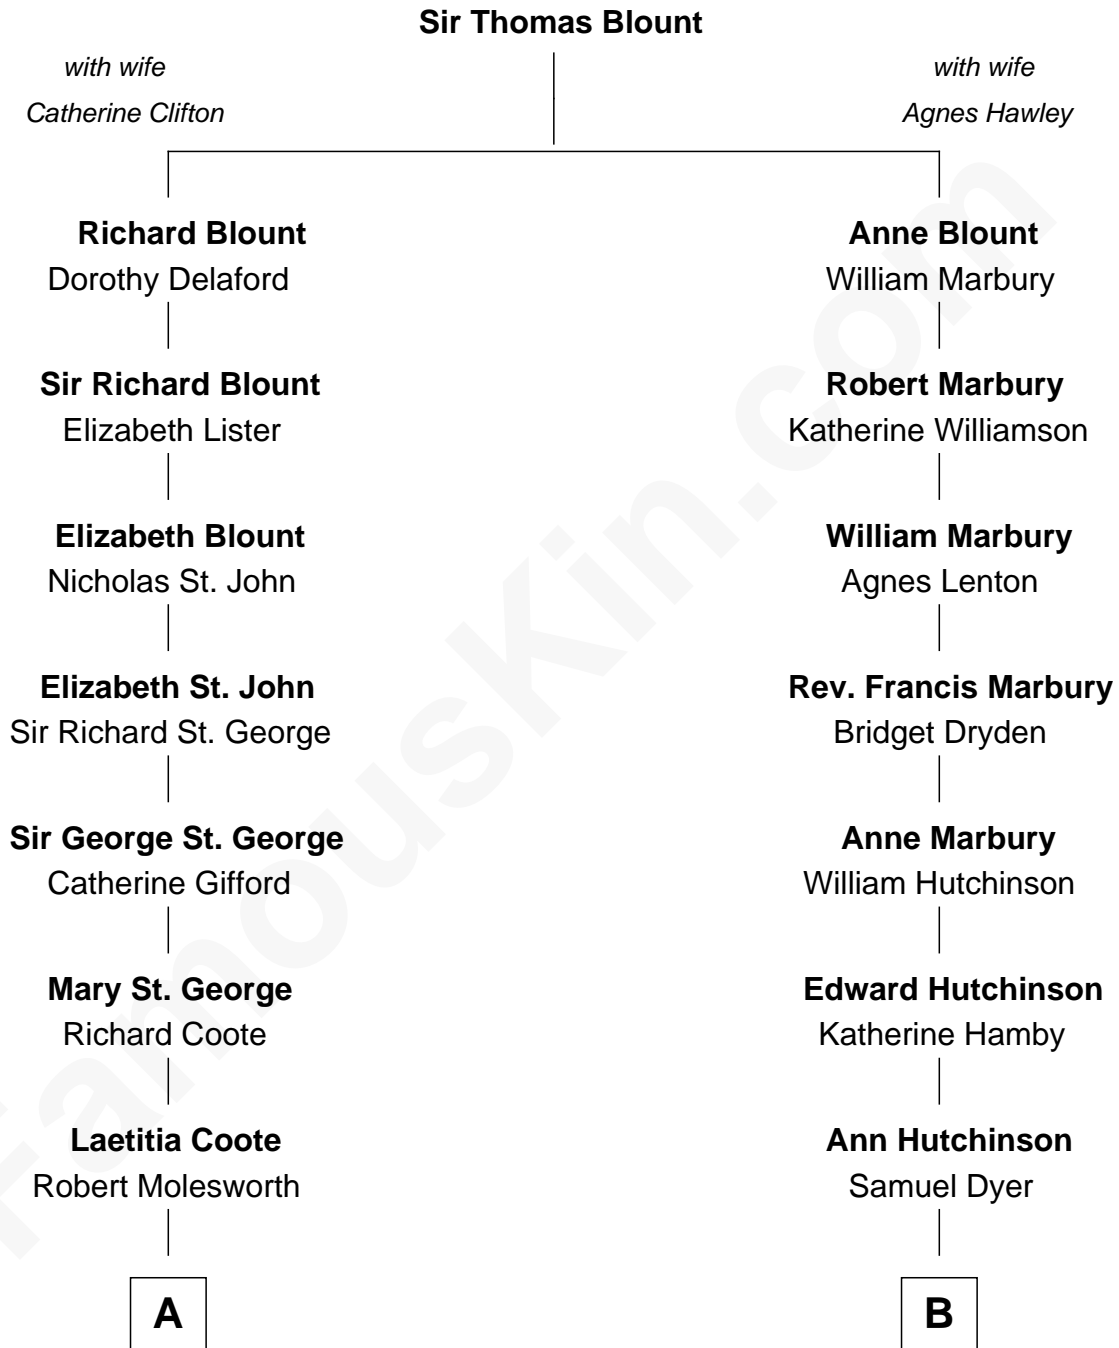

FamousKin.com
Relationship Chart of
Olivia De Havilland
Movie Actress

12th cousin 5 times removed of

Elisabeth Shue
TV and Movie Actress

Elisabeth Shue photo by [Joi](#) ([CC BY-SA 3.0](#))