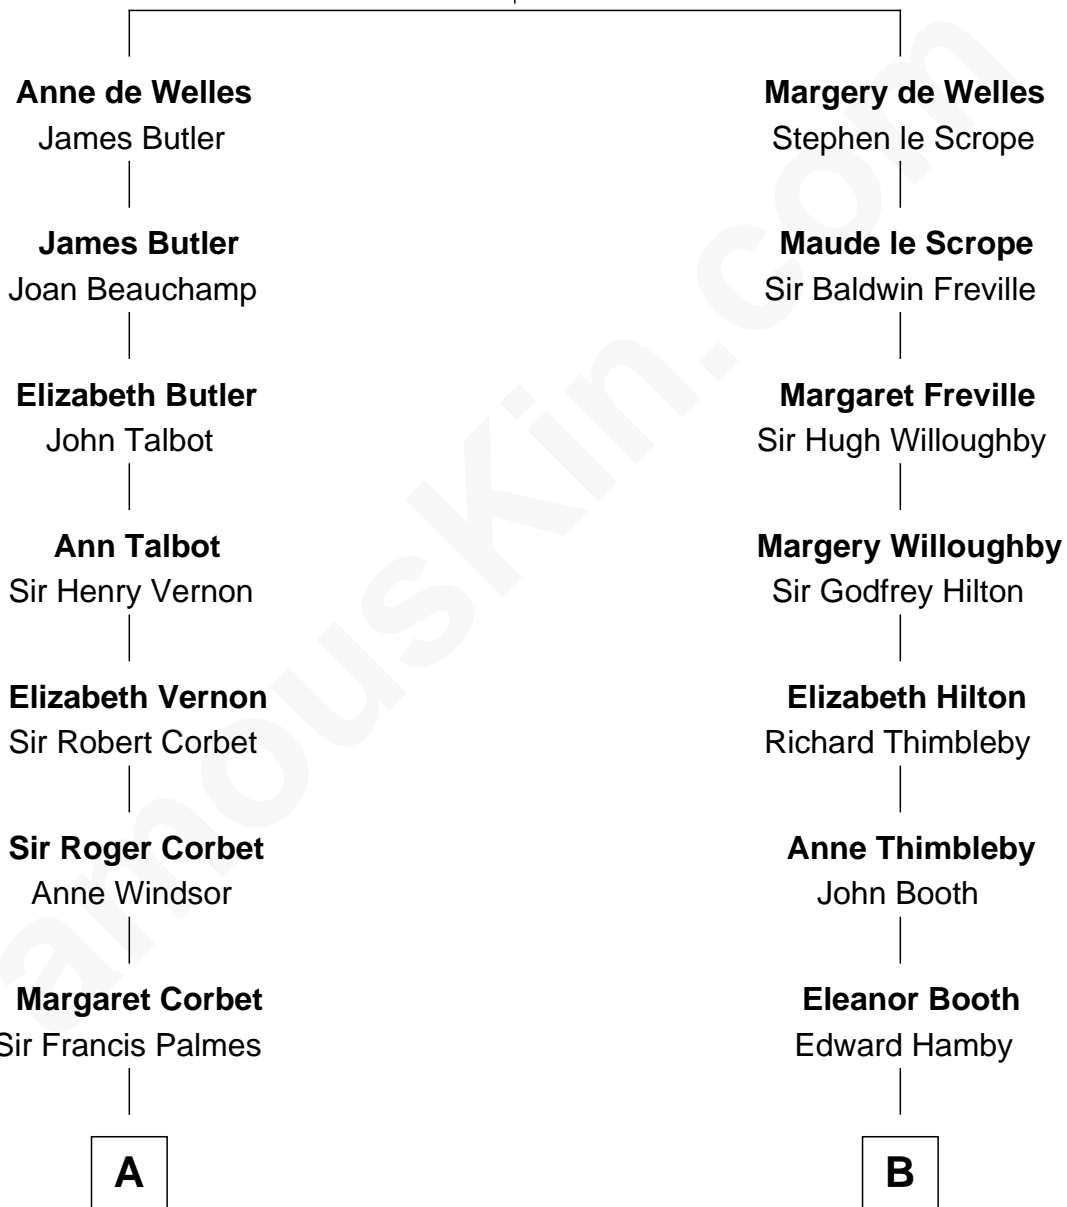

**FamousKin.com**  
**Relationship Chart of**  
**Olivia De Havilland**  
*Movie Actress*

16th cousin 5 times removed of

**Elisabeth Shue**  
*TV and Movie Actress*

**John de Welles**  
Maud de Roos

C

**Emily Almira Dyer**  
Alexander Hunter Gunn

**Alexander Hunter Gunn**  
Harriet Grace Brewster Willcox

**Mary Brewster Gunn**  
Adoniram Judson Wells

**Anne Brewster Wells**  
James William Shue

**Elisabeth Shue**  
*TV and Movie Actress*