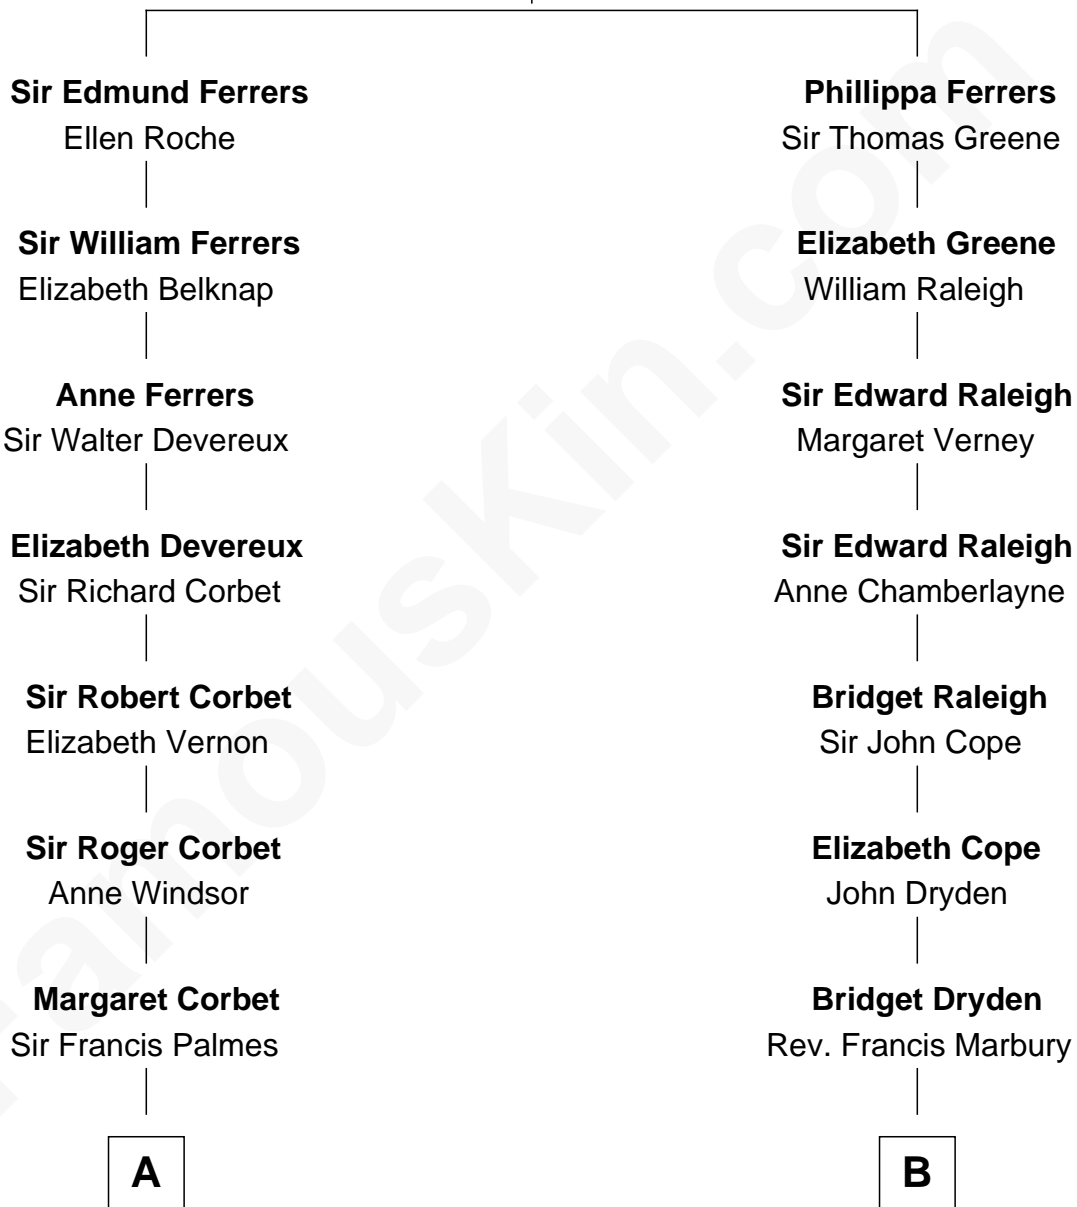

**FamousKin.com**  
**Relationship Chart of**  
**Olivia De Havilland**  
*Movie Actress*

16th cousin 4 times removed of

**Andrew Shue**  
*TV Actor*

**Robert de Ferrers**  
 Margaret Despencer

C

**Alexander Hunter Gunn**  
Harriet Grace Brewster Willcox

**Mary Brewster Gunn**  
Adoniram Judson Wells

**Anne Brewster Wells**  
James William Shue

**Andrew Shue**  
*TV Actor*