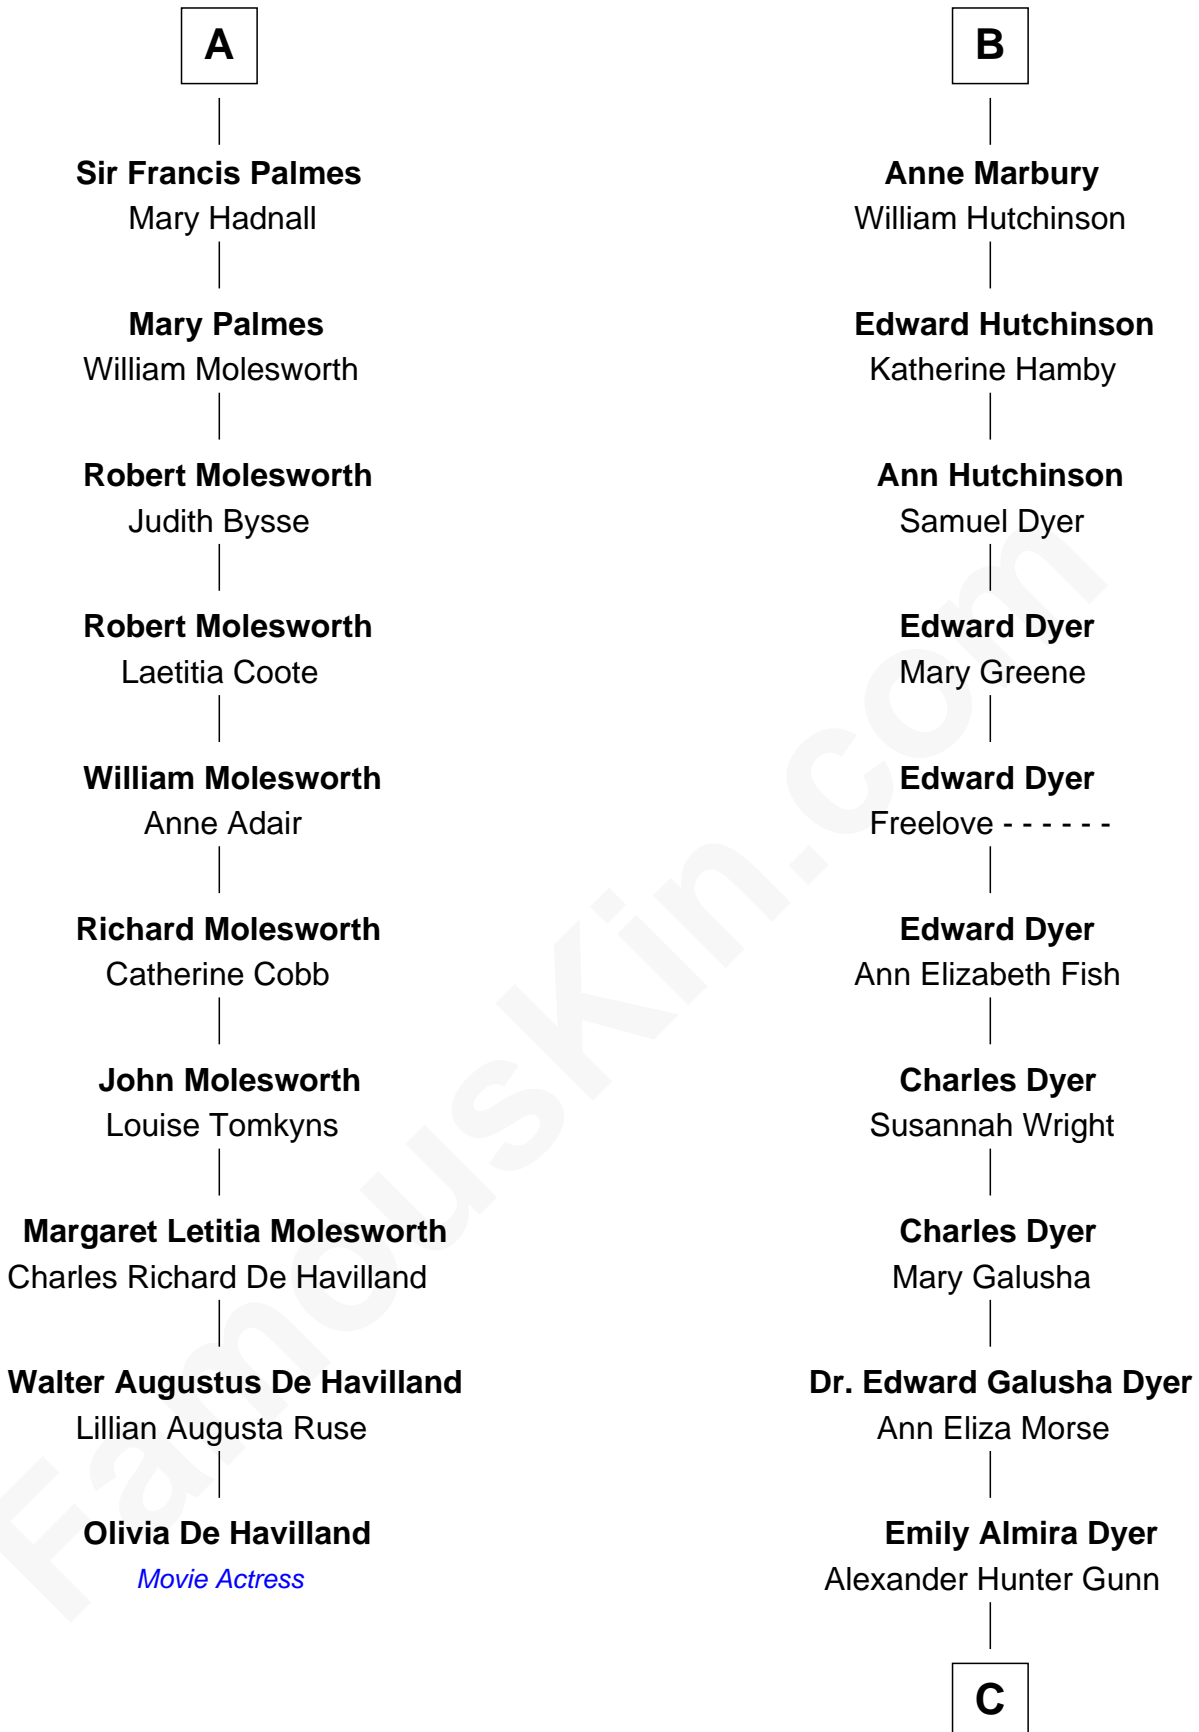

**FamousKin.com**  
**Relationship Chart of**  
**Olivia De Havilland**  
*Movie Actress*

16th cousin 4 times removed of

**Andrew Shue**  
*TV Actor*

**Robert de Ferrers**  
 Margaret Despencer

C

**Alexander Hunter Gunn**  
Harriet Grace Brewster Willcox

**Mary Brewster Gunn**  
Adoniram Judson Wells

**Anne Brewster Wells**  
James William Shue

**Andrew Shue**  
*TV Actor*