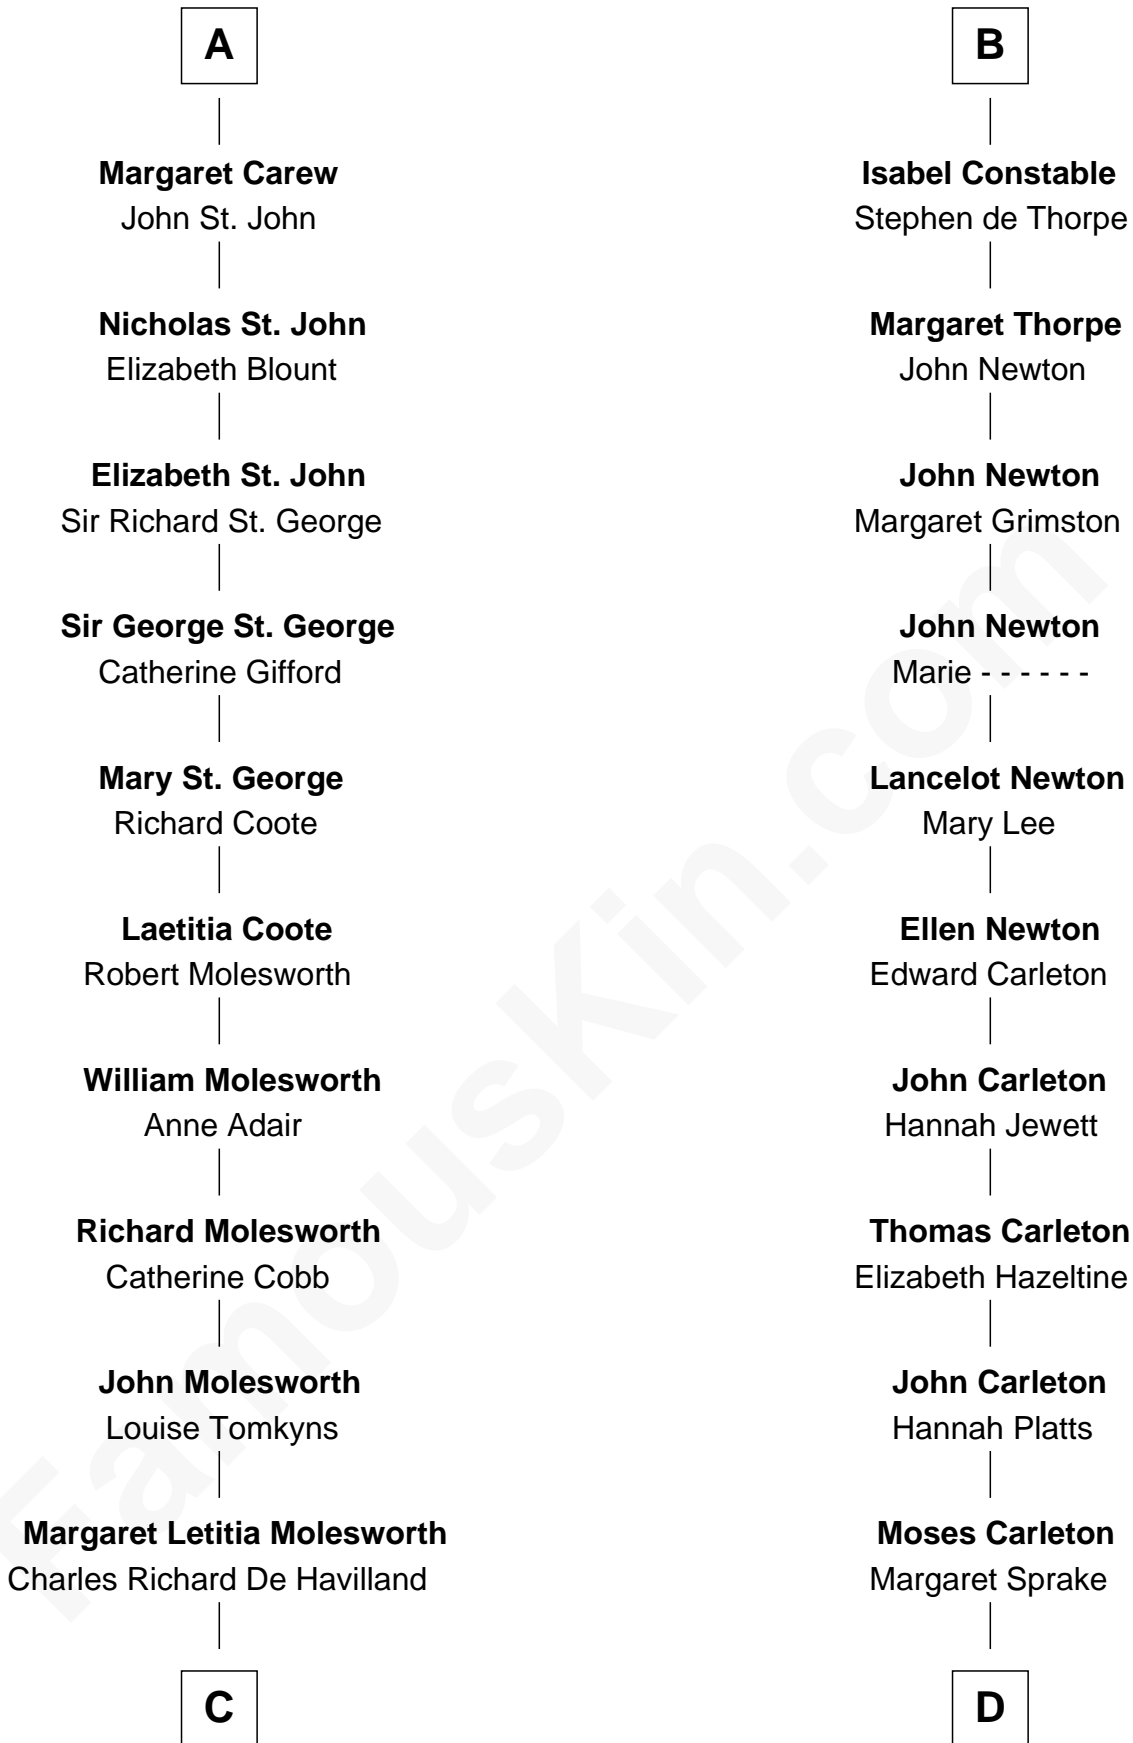

**FamousKin.com**  
**Relationship Chart of**  
**Olivia De Havilland**  
*Movie Actress*

18th cousin 1 time removed of  
**Charles A. Pillsbury**  
*Co-Founder of C.A. Pillsbury Co.*

**C**

**Walter Augustus De Havilland**

Lillian Augusta Ruse

**Olivia De Havilland**

*Movie Actress*

**D**

**Henry Carleton**

Polly Greeley

**Margaret Sprague Carleton**

George Alfred Pillsbury