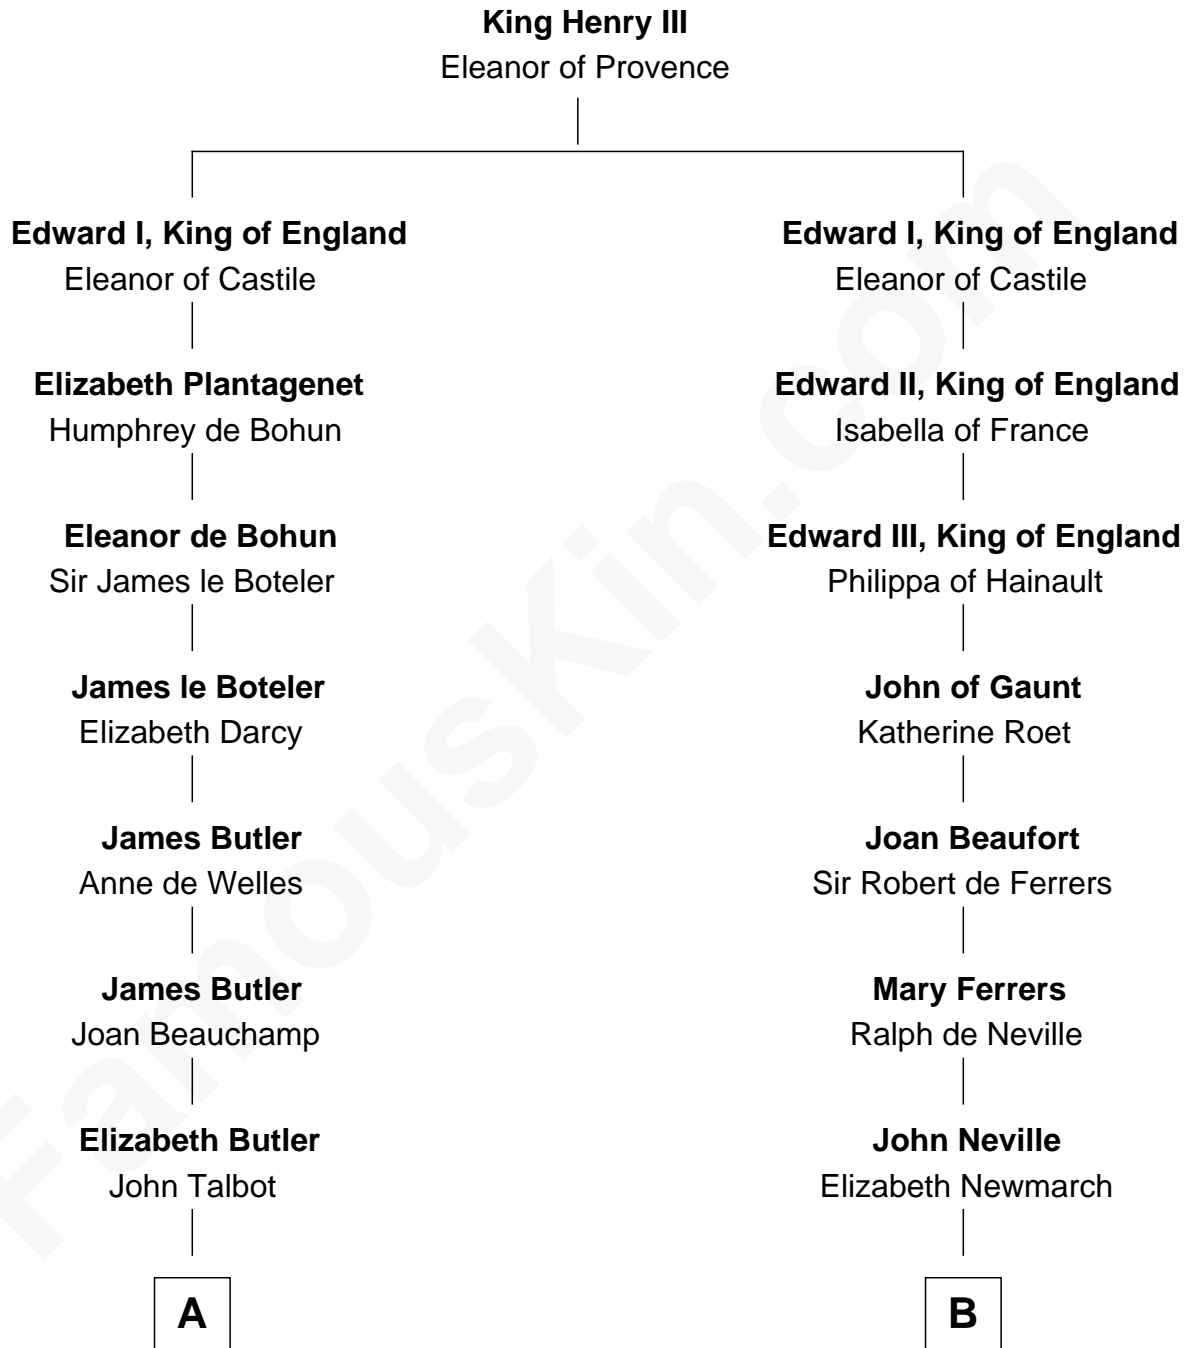

**FamousKin.com**  
**Relationship Chart of**  
**Olivia De Havilland**  
*Movie Actress*

20th cousin 1 time removed of  
**Charles A. Pillsbury**  
*Co-Founder of C.A. Pillsbury Co.*

**C**

**John Molesworth**

Louise Tomkyns

**Margaret Letitia Molesworth**

Charles Richard De Havilland

**Walter Augustus De Havilland**

Lillian Augusta Ruse

**Olivia De Havilland**

*Movie Actress*

**D**

**John Carleton**

Hannah Platts

**Moses Carleton**

Margaret Sprake

**Henry Carleton**

Polly Greeley

**Margaret Sprague Carleton**

George Alfred Pillsbury