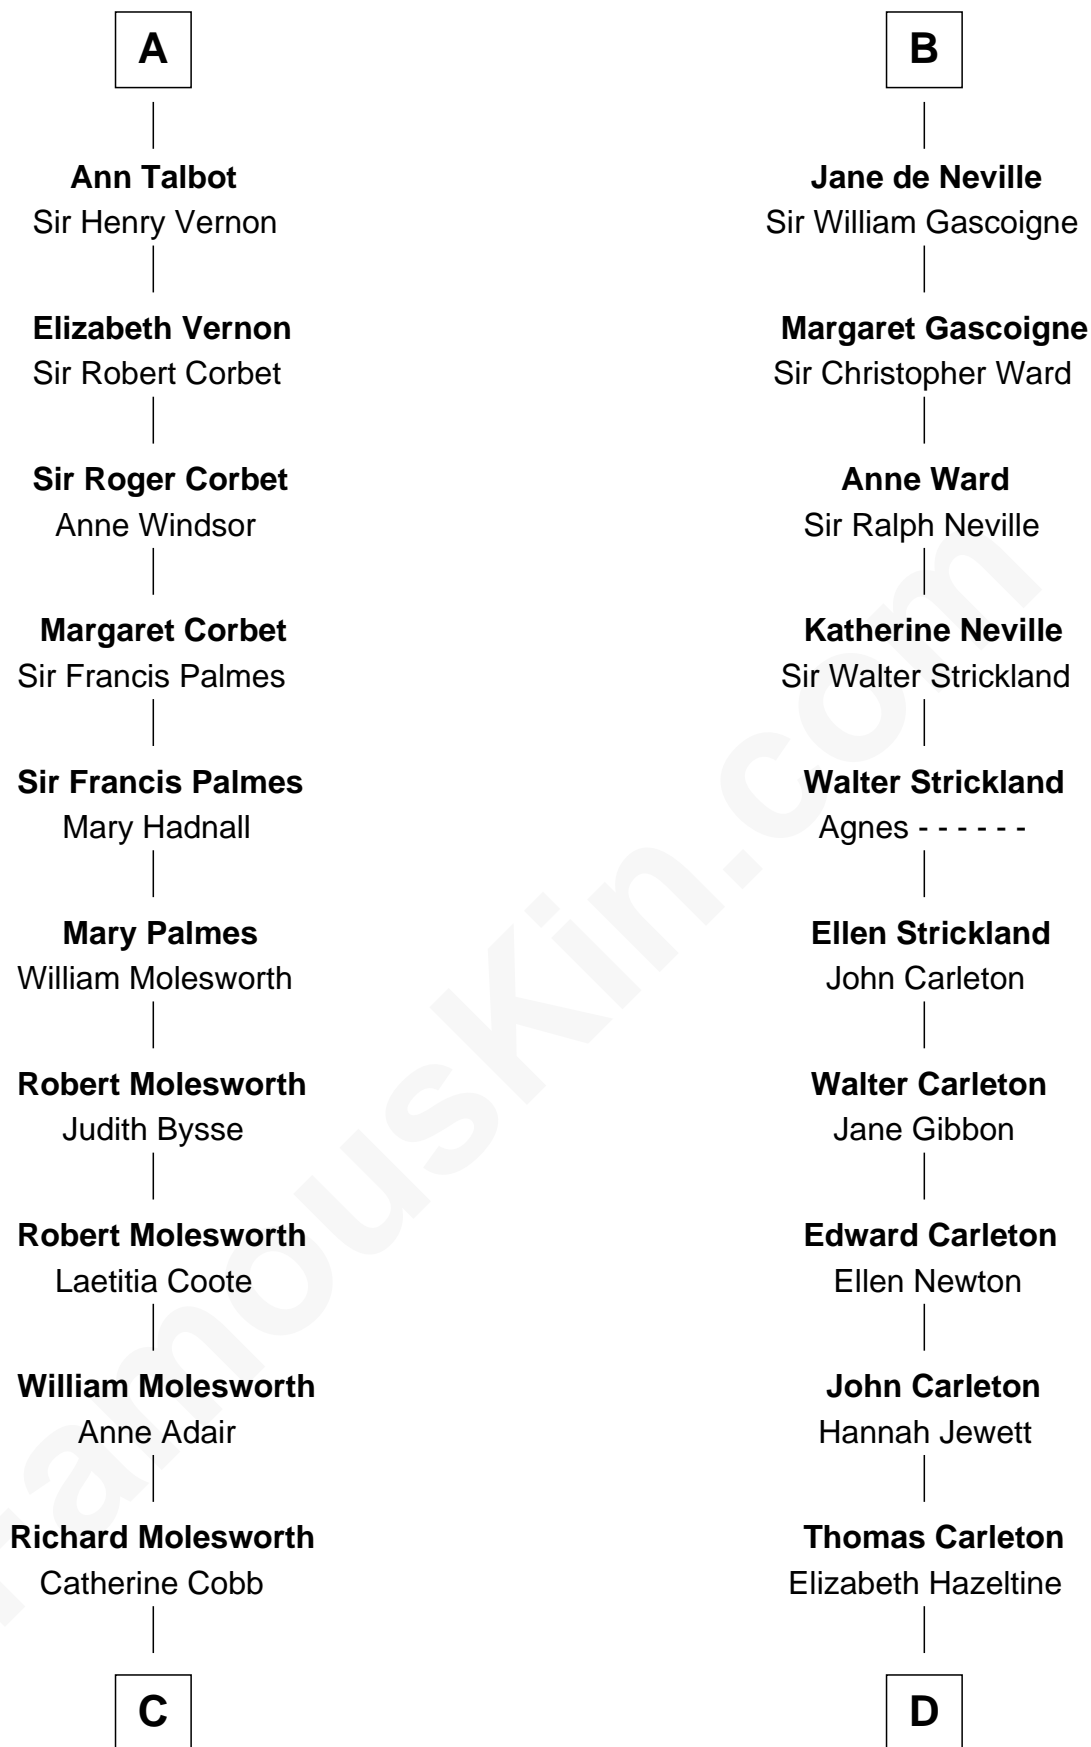

**FamousKin.com**  
**Relationship Chart of**  
**Olivia De Havilland**  
*Movie Actress*

20th cousin 1 time removed of  
**Charles A. Pillsbury**  
*Co-Founder of C.A. Pillsbury Co.*

**C**

**John Molesworth**

Louise Tomkyns

**Margaret Letitia Molesworth**

Charles Richard De Havilland

**Walter Augustus De Havilland**

Lillian Augusta Ruse

**Olivia De Havilland**

*Movie Actress*

**D**

**John Carleton**

Hannah Platts

**Moses Carleton**

Margaret Sprake

**Henry Carleton**

Polly Greeley

**Margaret Sprague Carleton**

George Alfred Pillsbury