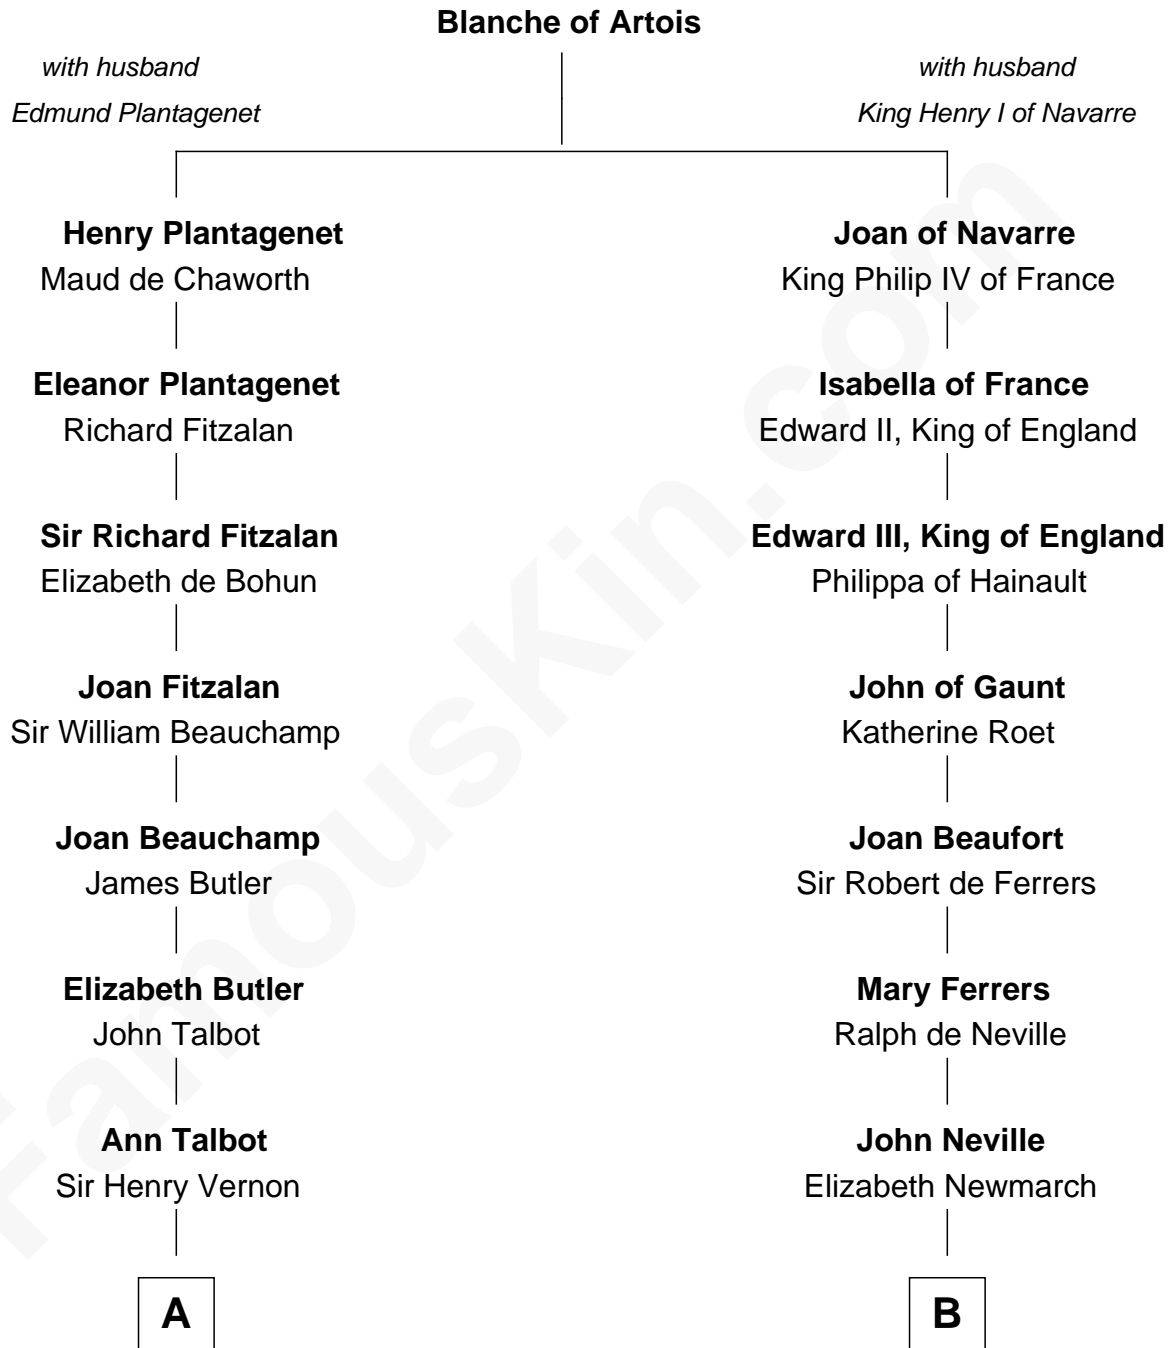

FamousKin.com
Relationship Chart of
Olivia De Havilland
Movie Actress

19th cousin 2 times removed of
Charles A. Pillsbury
Co-Founder of C.A. Pillsbury Co.

C

Margaret Letitia Molesworth
Charles Richard De Havilland

Walter Augustus De Havilland
Lillian Augusta Ruse

Olivia De Havilland
Movie Actress

D

John Carleton
Hannah Platts

Moses Carleton
Margaret Sprake

Henry Carleton
Polly Greeley

Margaret Sprague Carleton
George Alfred Pillsbury