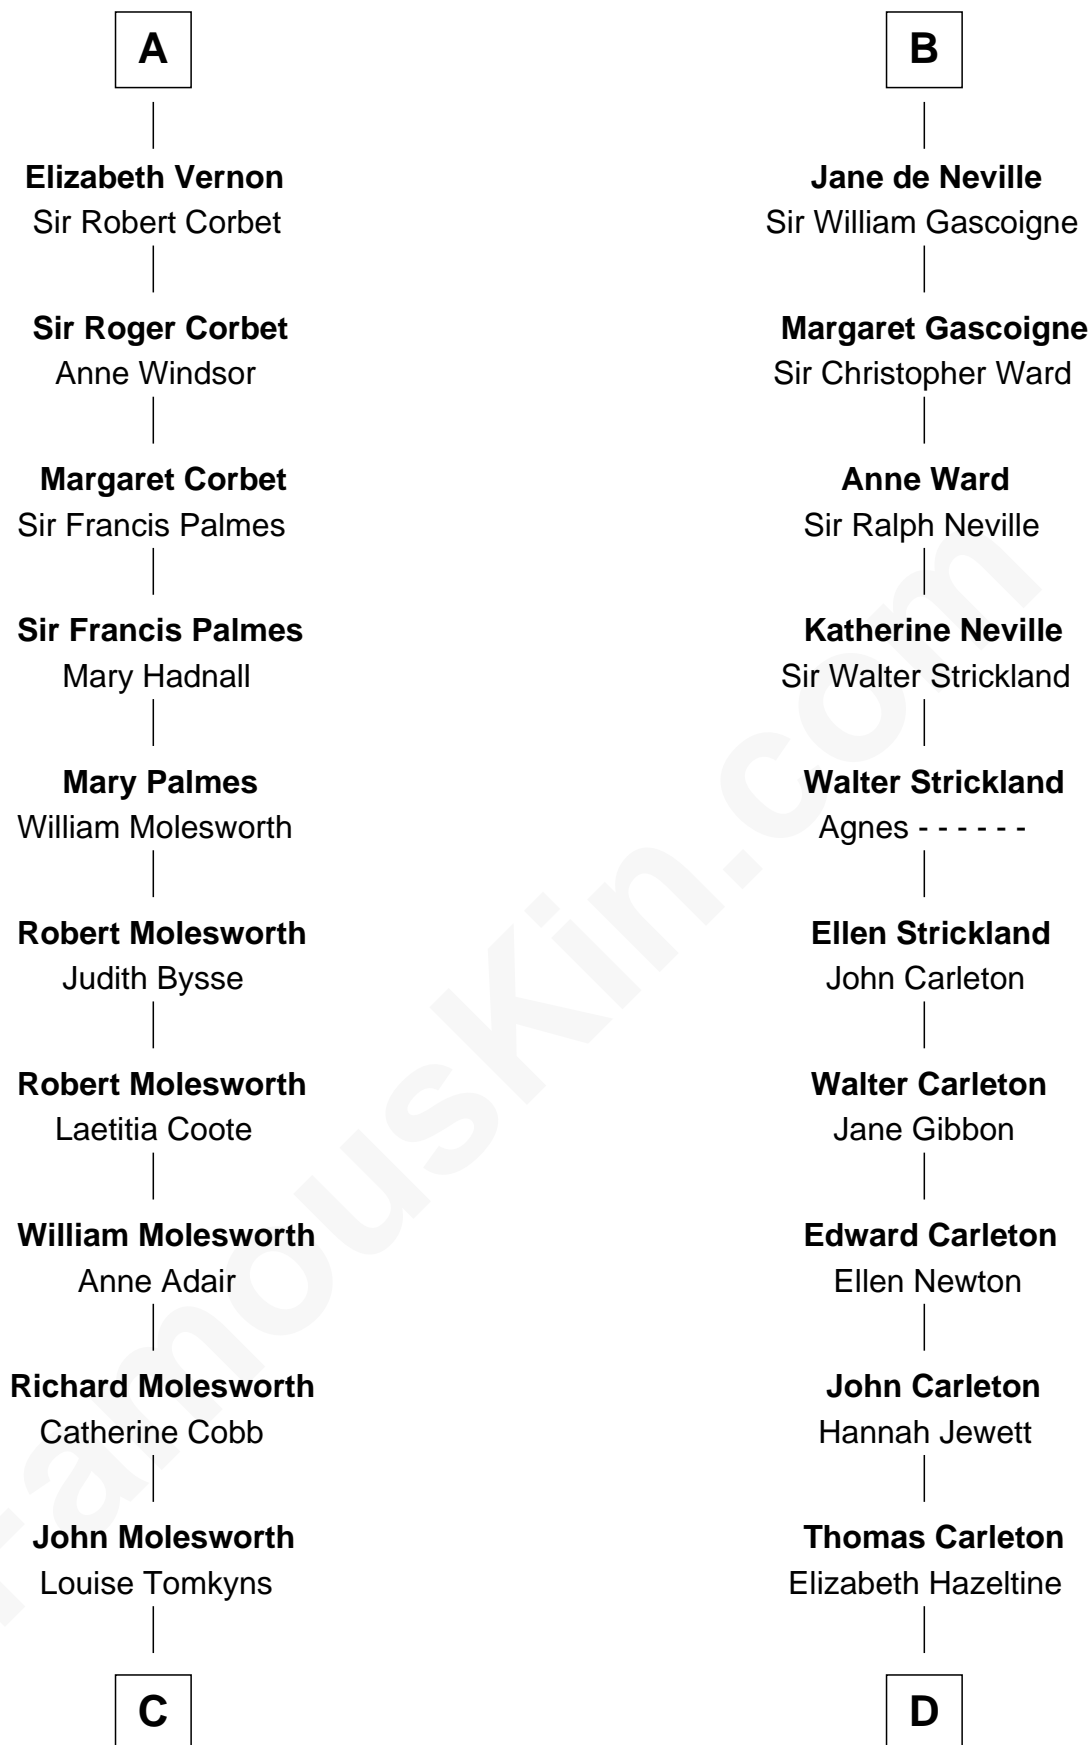

FamousKin.com
Relationship Chart of
Olivia De Havilland
Movie Actress

19th cousin 2 times removed of
Charles A. Pillsbury
Co-Founder of C.A. Pillsbury Co.

C

Margaret Letitia Molesworth
Charles Richard De Havilland

Walter Augustus De Havilland
Lillian Augusta Ruse

Olivia De Havilland
Movie Actress

D

John Carleton
Hannah Platts

Moses Carleton
Margaret Sprake

Henry Carleton
Polly Greeley

Margaret Sprague Carleton
George Alfred Pillsbury