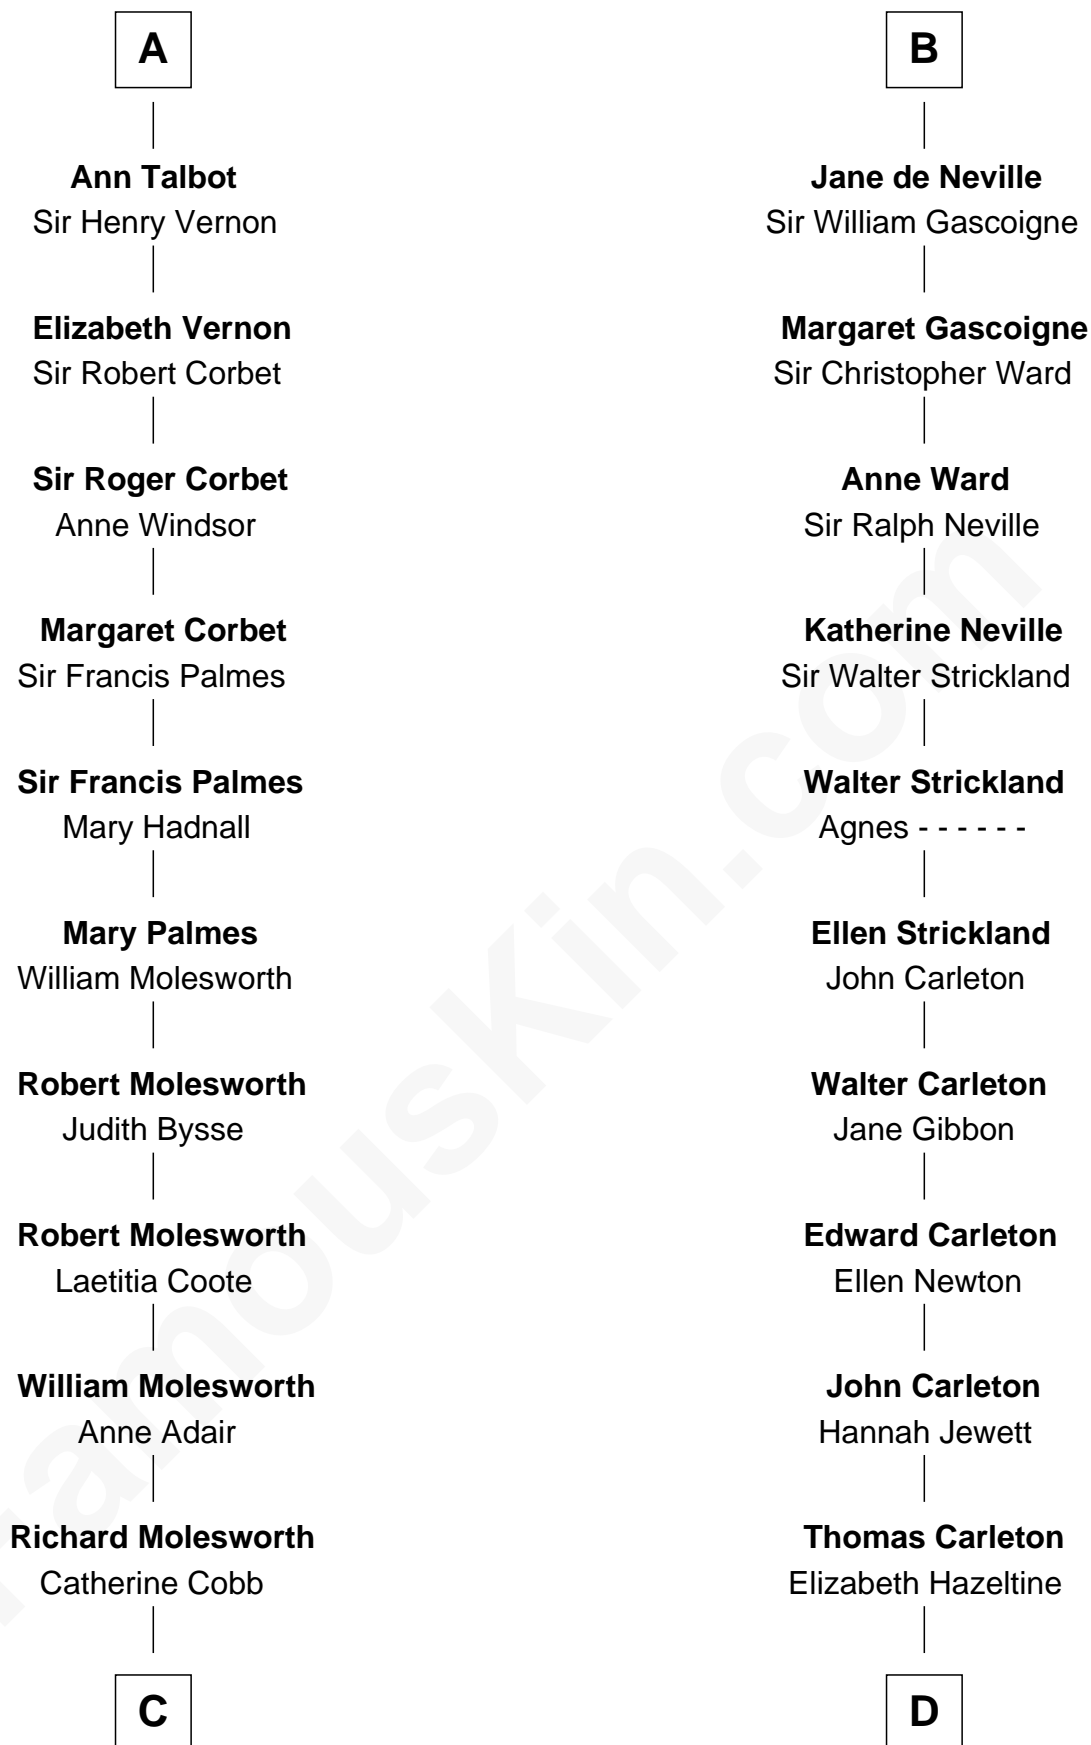

FamousKin.com
Relationship Chart of
Olivia De Havilland
Movie Actress

20th cousin 1 time removed of
Charles A. Pillsbury
Co-Founder of C.A. Pillsbury Co.

Ferdinand III, King of Castile
 Joanna of Ponthieu

C

John Molesworth

Louise Tomkyns

Margaret Letitia Molesworth

Charles Richard De Havilland

Walter Augustus De Havilland

Lillian Augusta Ruse

Olivia De Havilland