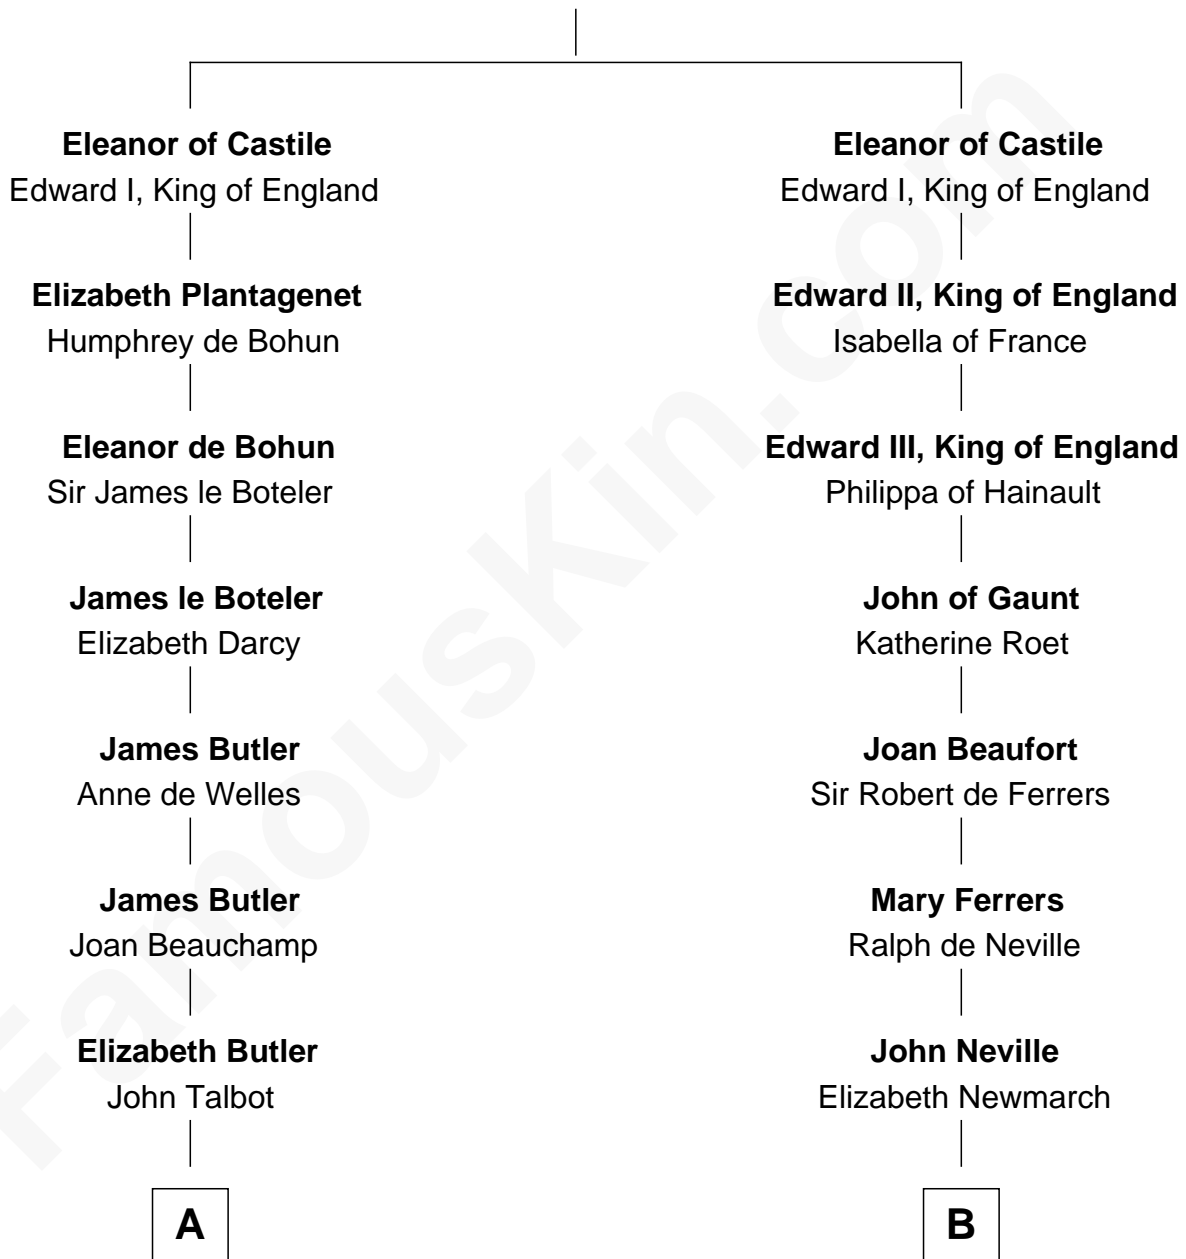

FamousKin.com
Relationship Chart of
Olivia De Havilland
Movie Actress

20th cousin 1 time removed of
Charles A. Pillsbury
Co-Founder of C.A. Pillsbury Co.

Ferdinand III, King of Castile
 Joanna of Ponthieu

C

John Molesworth

Louise Tomkyns

Margaret Letitia Molesworth

Charles Richard De Havilland

Walter Augustus De Havilland

Lillian Augusta Ruse

Olivia De Havilland