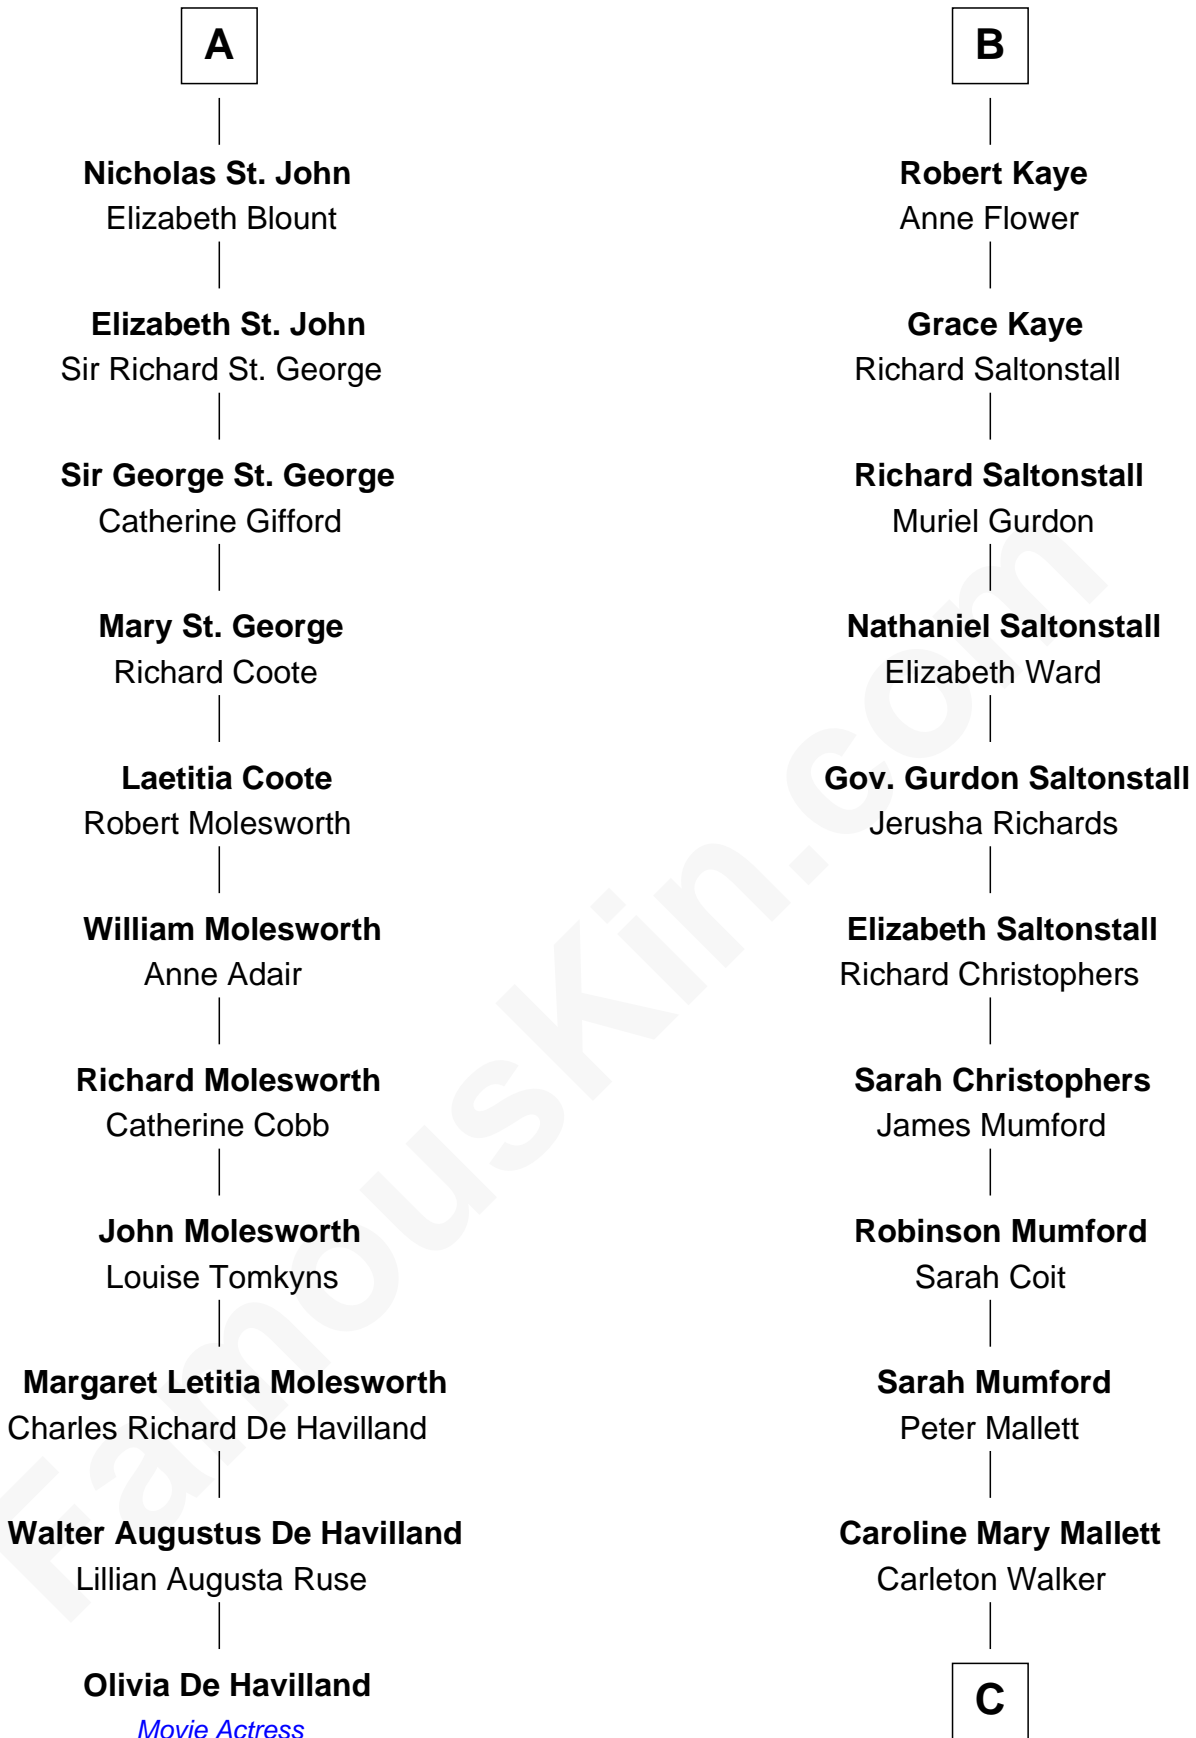

**FamousKin.com**  
**Relationship Chart of**  
**Olivia De Havilland**  
*Movie Actress*

**17th cousin 4 times removed of**  
**Carly Fiorina**  
*CEO of Hewlett-Packard*

C

**Margaret Isabella Walker**

Heinrich Weber

**John Walker Weber**

Maude Graves

**Cara Carleton Weber**

Harold Marvin Sneed

**Joseph Tyree Sneed**

Madelon Montross Juergens

**Carly Fiorina**

*CEO of Hewlett-Packard*