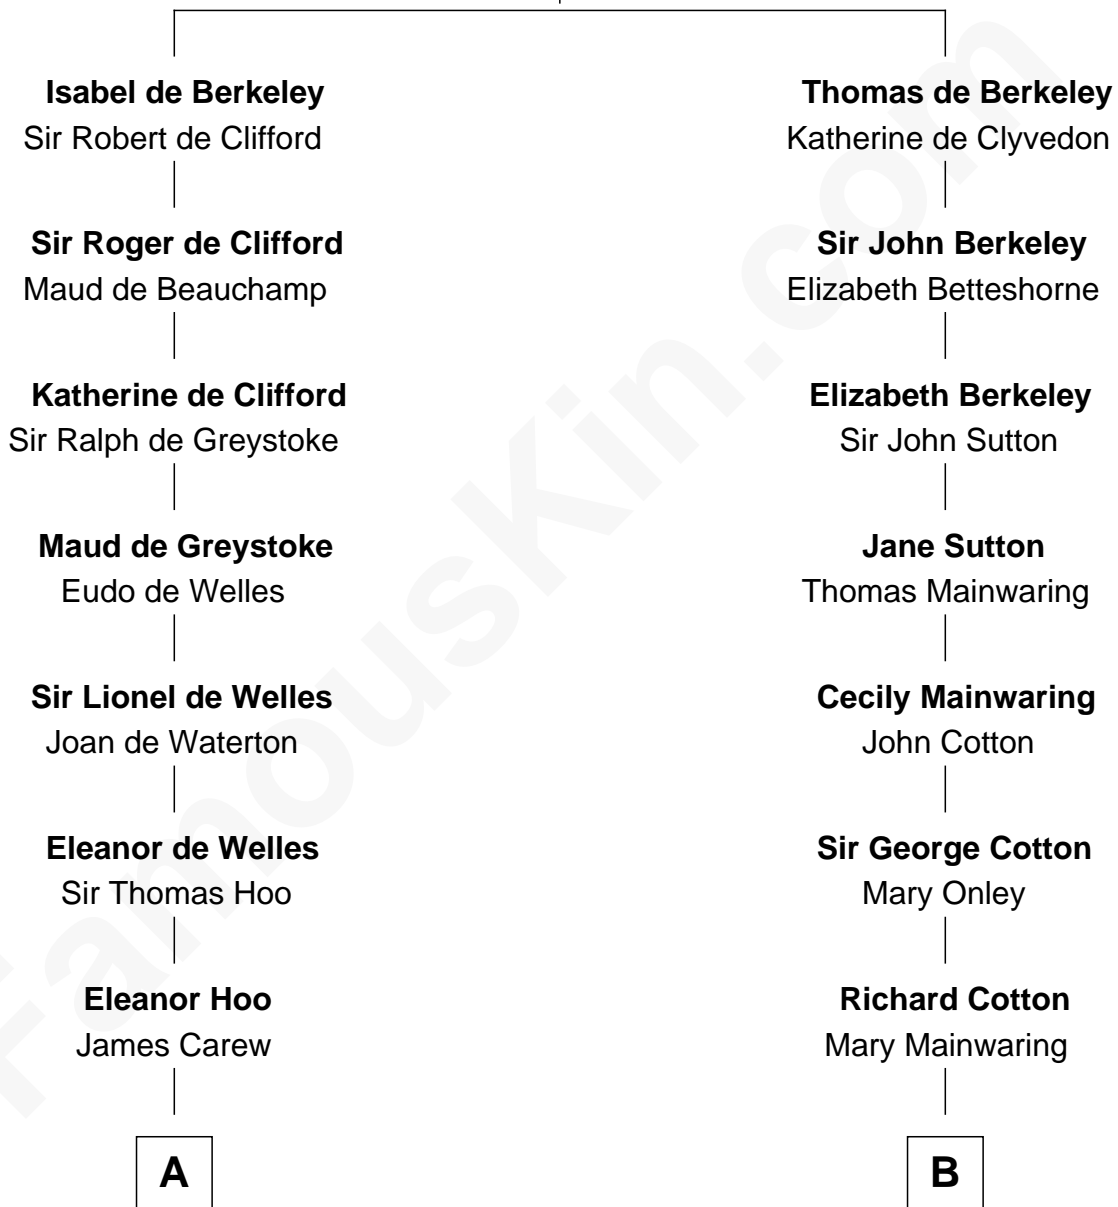

FamousKin.com
Relationship Chart of
Olivia De Havilland
Movie Actress

18th cousin 1 time removed of
Illeana Douglas
TV and Movie Actress

Sir Maurice de Berkeley
 Eve la Zouche

FamousKin.com