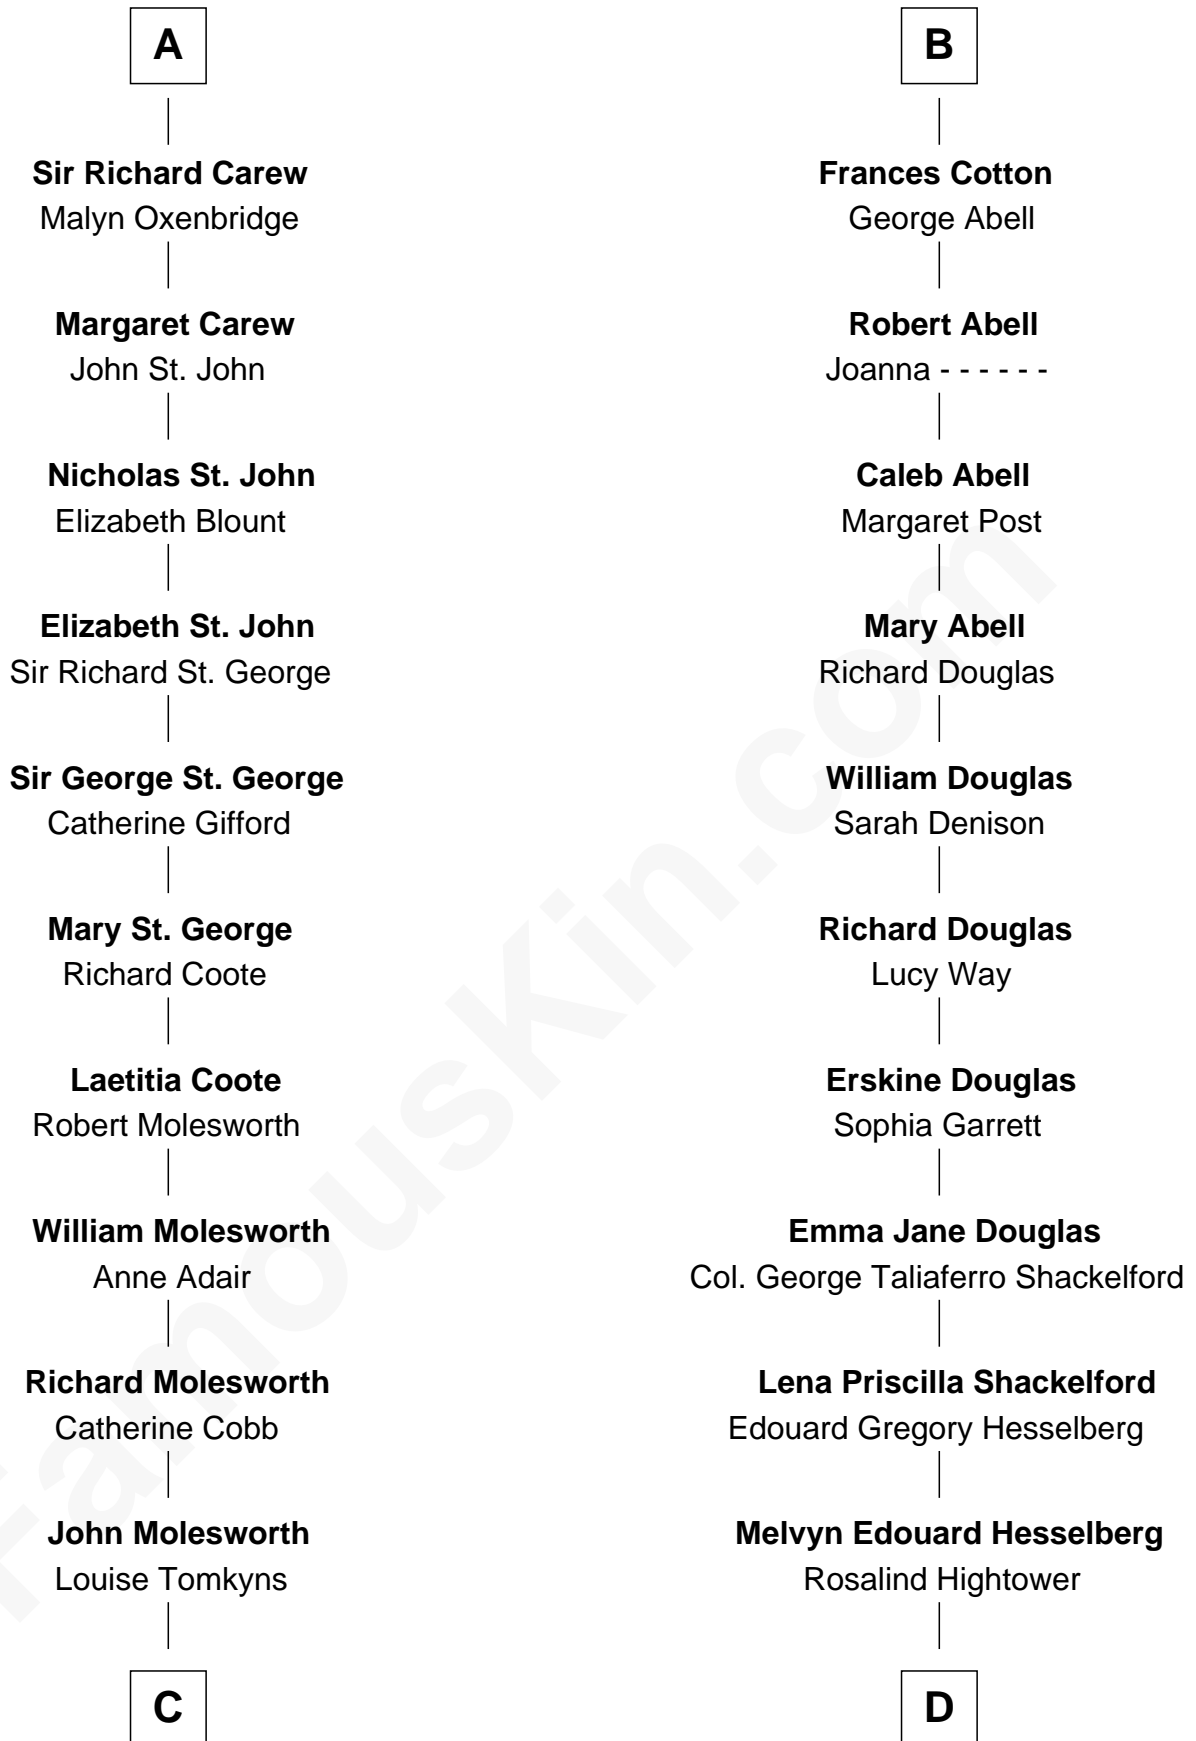

FamousKin.com
Relationship Chart of
Olivia De Havilland
Movie Actress

18th cousin 1 time removed of
Illeana Douglas
TV and Movie Actress

Sir Maurice de Berkeley
 Eve la Zouche

FamousKin.com