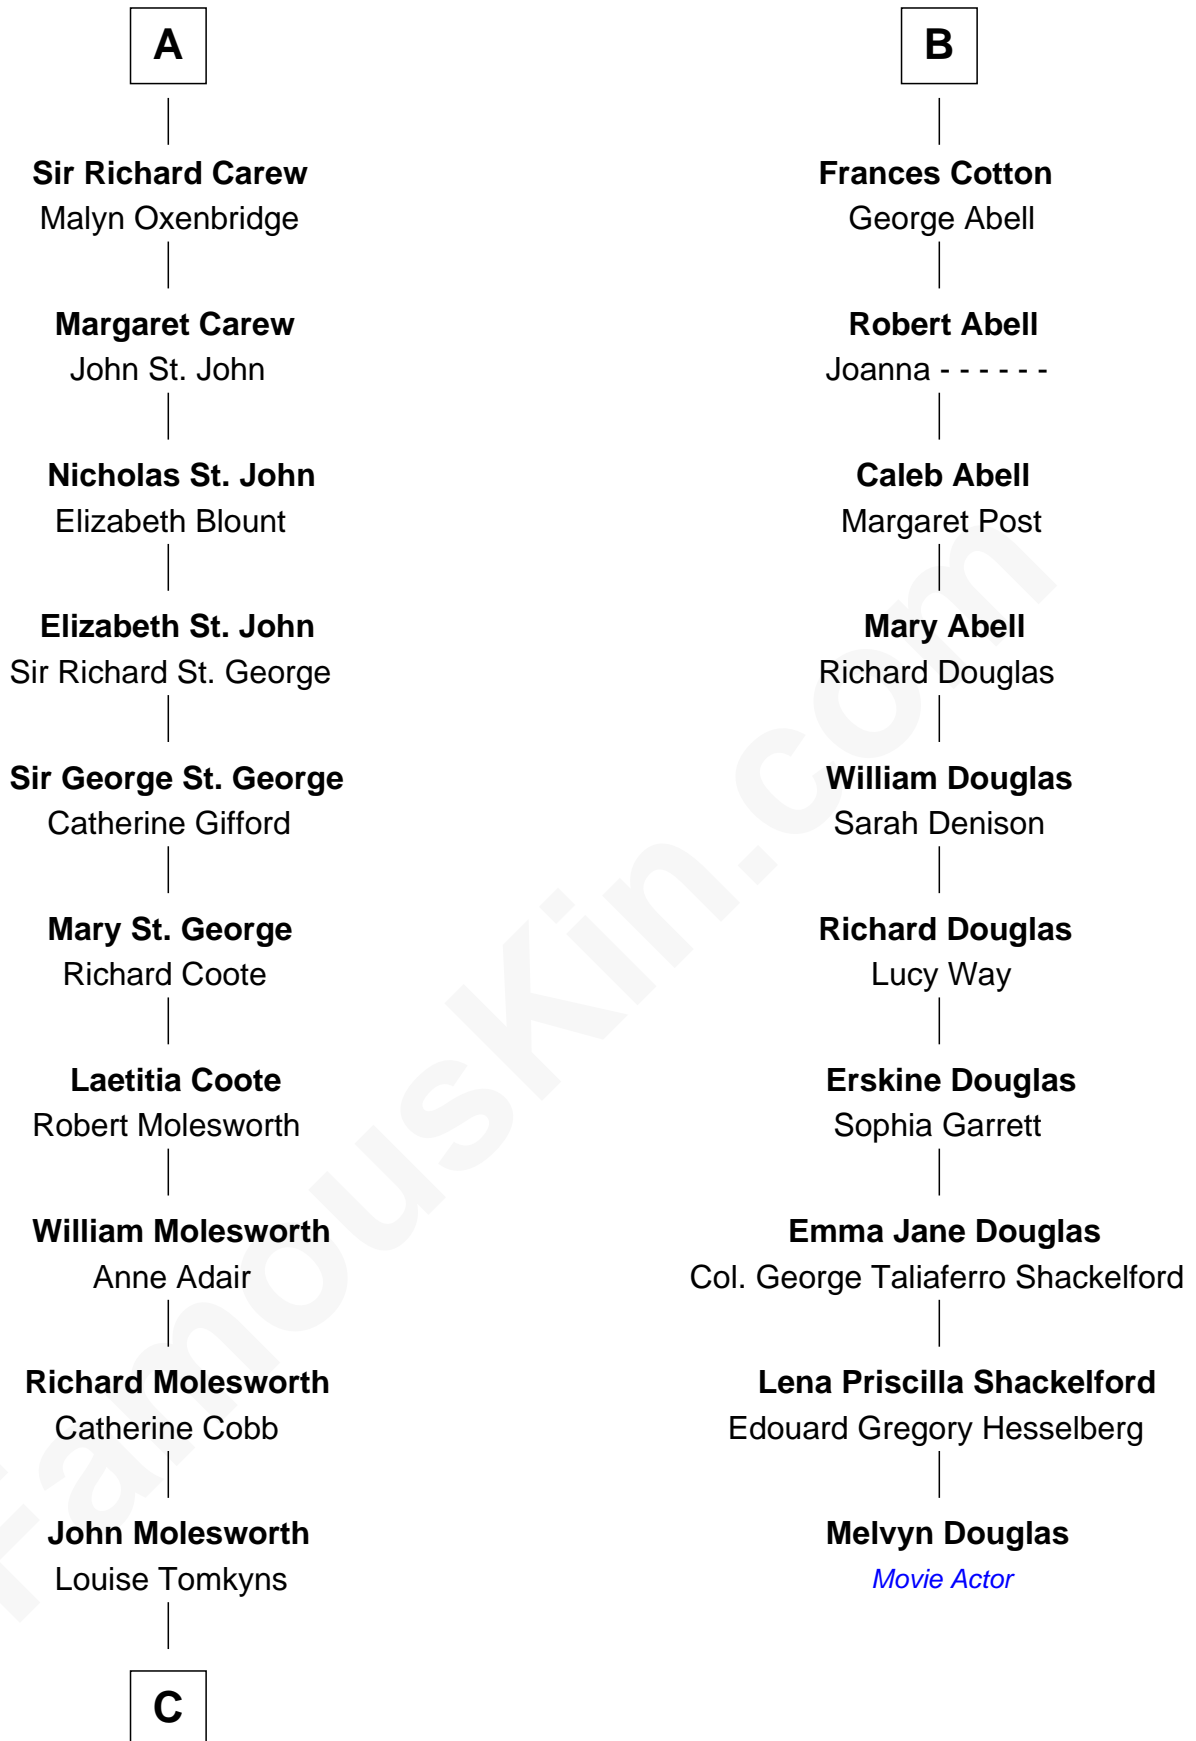

**FamousKin.com**  
**Relationship Chart of**  
**Olivia De Havilland**  
*Movie Actress*

16th cousin 3 times removed of  
**Melvyn Douglas**  
*Movie Actor*

**Sir Maurice de Berkeley**  
 Eve la Zouche

**C**

**Margaret Letitia Molesworth**

Charles Richard De Havilland

**Walter Augustus De Havilland**

Lillian Augusta Ruse

**Olivia De Havilland**

*Movie Actress*

FamousKin.com