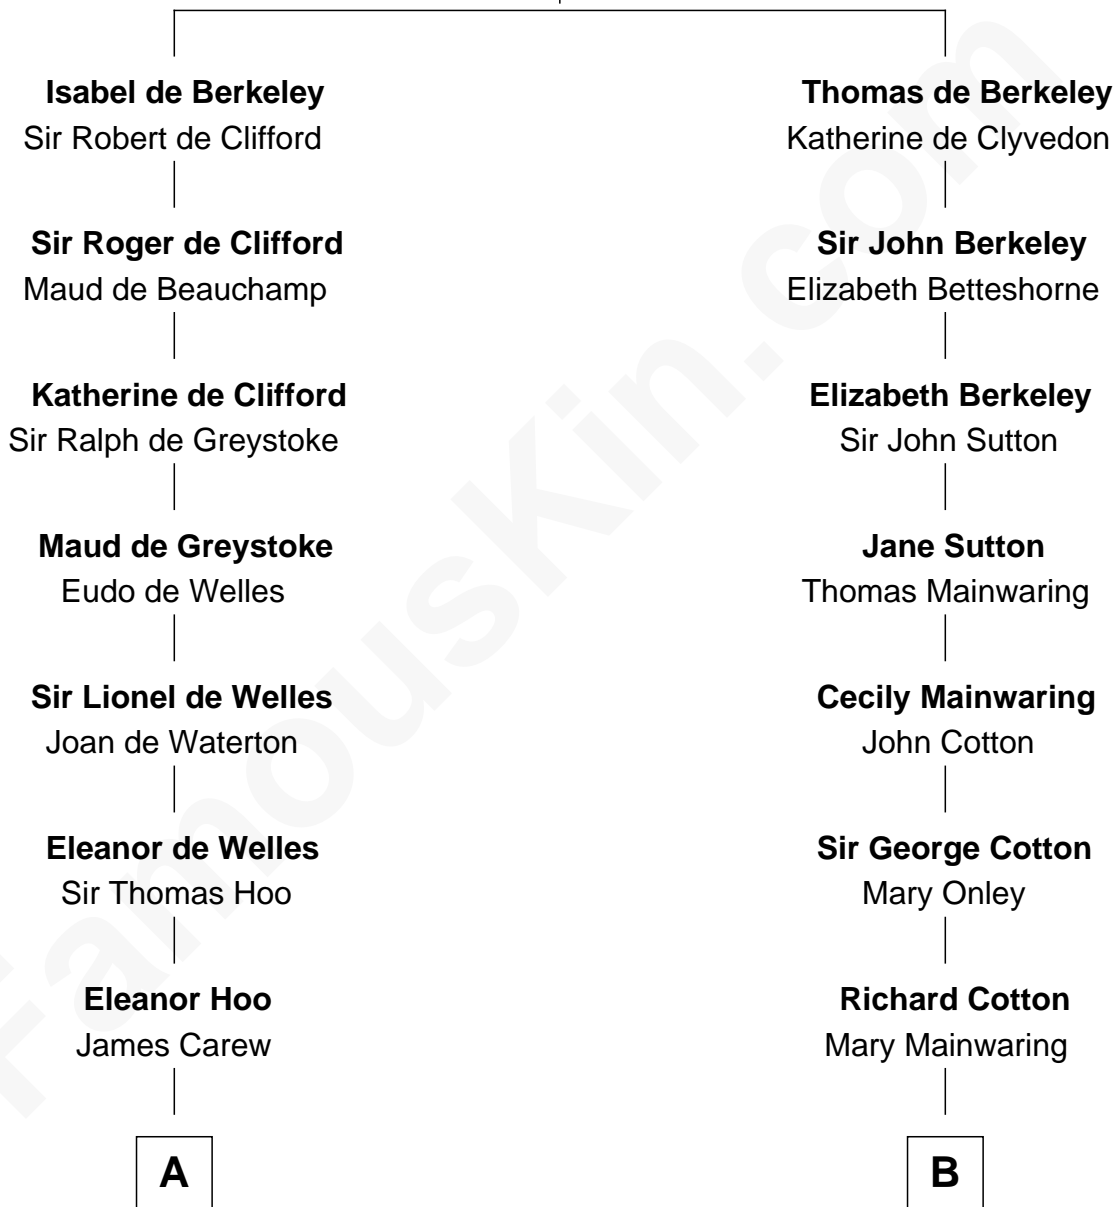

**FamousKin.com**  
**Relationship Chart of**  
**Olivia De Havilland**  
*Movie Actress*

16th cousin 3 times removed of  
**Melvyn Douglas**  
*Movie Actor*

**Sir Maurice de Berkeley**  
 Eve la Zouche

**C**

**Margaret Letitia Molesworth**

Charles Richard De Havilland

**Walter Augustus De Havilland**

Lillian Augusta Ruse

**Olivia De Havilland**

*Movie Actress*

FamousKin.com